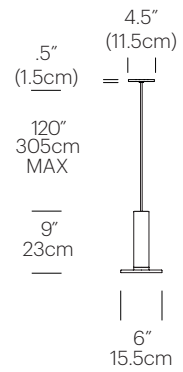

DIMENSIONS

CIELO