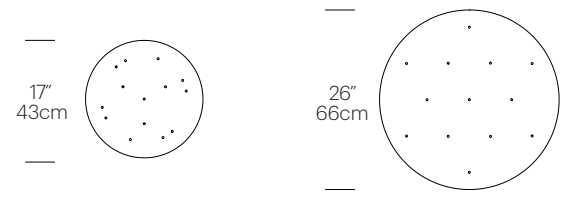

CIELO CHANDELIER CANOPY

CIELO CHANDELIER
3, 5, 7

CIELO CHANDELIER
13