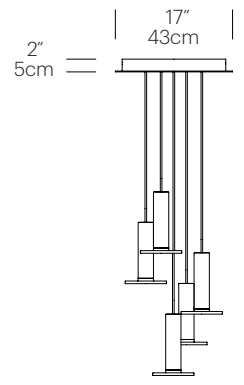

SPECIFICATIONS

- Voltage: 120V or 240V 60Hz
- Power consumption: 12.8W
- Color temperature: 2700K
- Luminosity: 860 Lumens
- Luminaire efficacy: 68 Lumens/Watt
- Color Rendition Index: 91 CRI
- Title 20 compliant
- 50K hour lifespan
- Cord length: 10' (304cm) (Field Cuttable)
- 1 year warranty
- Certifications: ETL, CE, PSE, RoHS

DIMENSIONS

CIELO

CIELO CHANDELIER CANOPY

CIELO CHANDELIER
3, 5, 7

CIELO CHANDELIER
13

FINISH OPTIONS

CIELO CHANDELIER 3

CIELO CHANDELIER 5