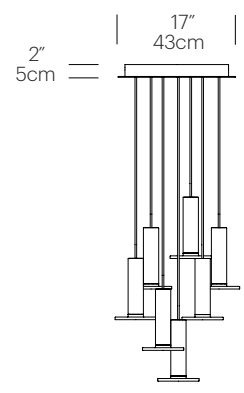

CIELO CHANDELIER 7