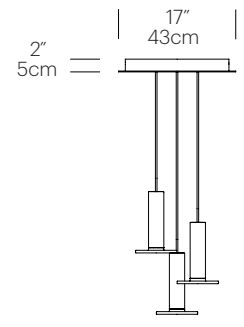

SPECIFICATIONS

- Voltage: 120V or 240V 60Hz
- Power consumption: 12.8W
- Color temperature: 2700K
- Luminosity: 860 Lumens
- Luminaire efficacy: 68 Lumens/Watt
- Color Rendition Index: 91 CRI
- Title 20 compliant
- 50K hour lifespan
- Cord length: 10' (304cm) (Field Cuttable)
- 1 year warranty
- Certifications: ETL, CE, PSE, RoHS

DIMENSIONS

CIELO

CIELO CHANDELIER CANOPY

CIELO CHANDELIER
3, 5, 7

CIELO CHANDELIER
13

FINISH OPTIONS

CIELO CHANDELIER 3

CIELO CHANDELIER 5