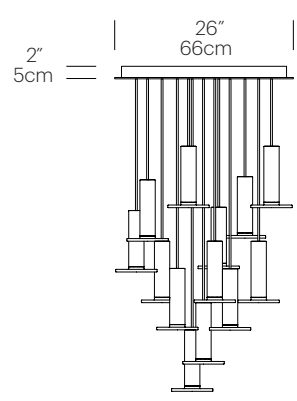

CIELO CHANDELIER 13

Pablo®

888 MARIN STREET SAN FRANCISCO, CA 94124
PABLODESIGNS.COM