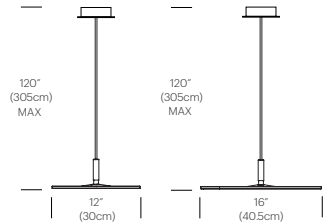

Cord length: 8' (244cm) (Table, Floor and Wall)

Pendant Cord Length: 10' (305cm) (Field cuttable)

Global multi-plug adapter available

CERTIFICATIONS

PACKAGING WEIGHT AND DIMENSIONS

Circa Table :	9 LBS	14" X 15" X 4"
Circa Floor:	20LBS	28" X 18" X 4"
Circa Table :	9 LBS	14" X 15" X 4"
Circa Floor:	20LBS	28" X 18" X 4"
Circa Table :	9 LBS	14" X 15" X 4"
Circa Floor:	20LBS	28" X 18" X 4"

MODELS

CIRCA TABLE

CIRCA WALL

CIRCA FLOOR

CIRCA PENDANT

Pablo

888 MARIN STREET SAN FRANCISCO, CA 94124

CIRCA PABLODESIGNS.COM