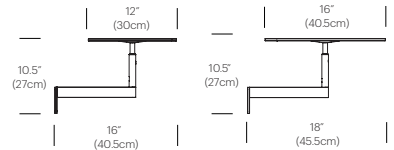

CIRCA

FIXTURE TYPE

Table / Floor / Wall / Pendant

BULB TYPE

LED Flat Panel

FINISHES

White / Graphite

PRODUCT CODES

Circa Table Graphite:	CIRC TBL GPT
Circa Table White:	CIRC TBL WHT
Circa Wall SM Graphite:	CIRC WAL 12 GPT
Circa Wall SM White:	CIRC WAL 12 WHT
Circa Wall LG Graphite:	CIRC WAL 16 GPT
Circa Wall LG White:	CIRC WAL 16 WHT
Circa Wall 12 Graphite:	CIRC WAL 12 GPT
Circa Table Graphite:	CIRC TBL GPT
Circa Table White:	CIRC TBL WHT
Circa Wall 12 Graphite:	CIRC WAL 12 GPT
Circa Wall 12 White:	CIRC WAL 12 WHT
Circa Wall 16 Graphite:	CIRC WAL 16 GPT
Circa Wall 16 White:	CIRC WAL 16 WHT
Circa Wall 12 Graphite:	CIRC WAL 12 GPT

SWITCH

Table / Floor / Wall: Optical Switch (4-stage dim control)

Pendant: Hard Wired (Dimmable)

FEATURES

360° shade rotation

45° shade tilt in two directions

USB charging port (Table, Floor and Wall)

Ships flat-packed

SPECIFICATIONS

Voltage: 120/220V 60Hz

Power Consumption: 11W

Color temperature: 2700K

Luminosity: 380 Lumens

Luminaire efficacy: 35 Lumens/Watt

Color Rendition Index: 85 CRI

50K hour lifespan

Cord length: 8' (244cm) (Table, Floor and Wall)

Pendant Cord Length: 10' (305cm) (Field cuttable)

Global multi-plug adapter available

CERTIFICATIONS

PACKAGING WEIGHT AND DIMENSIONS

Circa Table :	9 LBS	14" X 15" X 4"
Circa Floor:	20LBS	28" X 18" X 4"
Circa Table :	9 LBS	14" X 15" X 4"
Circa Floor:	20LBS	28" X 18" X 4"
Circa Table :	9 LBS	14" X 15" X 4"
Circa Floor:	20LBS	28" X 18" X 4"

MODELS

CIRCA TABLE

CIRCA WALL

CIRCA FLOOR

CIRCA PENDANT

Pablo

888 MARIN STREET SAN FRANCISCO, CA 94124

CIRCA PABLODESIGNS.COM

T +1 415 865 5000 INFO@PABLODESIGNS.COM 12.2014 © 2014 3