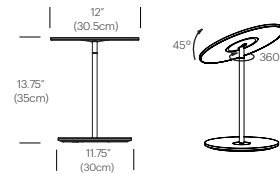

CIRCA

FIXTURE TYPE

Table / Floor / Wall / Pendant

BULB TYPE

LED Flat Panel

FINISHES

White / Graphite

PRODUCT CODES

Circa Table Graphite:	CIRC TBL GPT
Circa Table White:	CIRC TBL WHT
Circa Wall SM Graphite:	CIRC WAL 12 GPT
Circa Wall SM White:	CIRC WAL 12 WHT
Circa Wall LG Graphite:	CIRC WAL 16 GPT
Circa Wall LG White:	CIRC WAL 16 WHT
Circa Wall 12 Graphite:	CIRC WAL 12 GPT
Circa Table Graphite:	CIRC TBL GPT
Circa Table White:	CIRC TBL WHT
Circa Wall 12 Graphite:	CIRC WAL 12 GPT
Circa Wall 12 White:	CIRC WAL 12 WHT
Circa Wall 16 Graphite:	CIRC WAL 16 GPT
Circa Wall 16 White:	CIRC WAL 16 WHT
Circa Wall 12 Graphite:	CIRC WAL 12 GPT

SWITCH

Table / Floor / Wall: Optical Switch (4-stage dim control)

Pendant: Hard Wired (Dimmable)

FEATURES

360° shade rotation

45° shade tilt in two directions

USB charging port (Table, Floor and Wall)

Ships flat-packed

SPECIFICATIONS

Voltage: 120/220V 60Hz

Power Consumption: 11W

Color temperature: 2700K

Luminosity: 380 Lumens

Luminaire efficacy: 35 Lumens/Watt

Color Rendition Index: 85 CRI

50K hour lifespan

Cord length: 8' (244cm) (Table, Floor and Wall)

Pendant Cord Length: 10' (305cm) (Field cuttable)

Global multi-plug adapter available

CERTIFICATIONS

PACKAGING WEIGHT AND DIMENSIONS

Circa Table :	9 LBS	14" X 15" X 4"
Circa Floor:	20LBS	28" X 18" X 4"
Circa Table :	9 LBS	14" X 15" X 4"
Circa Floor:	20LBS	28" X 18" X 4"
Circa Table :	9 LBS	14" X 15" X 4"
Circa Floor:	20LBS	28" X 18" X 4"

MODELS

CIRCA TABLE

CIRCA WALL

CIRCA FLOOR

CIRCA PENDANT

Pablo

888 MARIN STREET SAN FRANCISCO, CA 94124

CIRCA PABLODESIGNS.COM

T +1 415 865 5000 INFO@PABLODESIGNS.COM 12.2014 © 2014 3