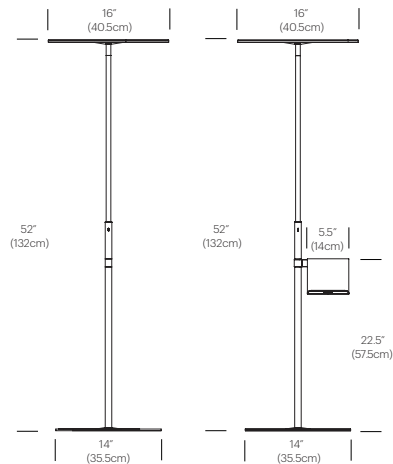

Cord length: 8' (244cm) (Table, Floor and Wall)

Pendant Cord Length: 10' (305cm) (Field cuttable)

Global multi-plug adapter available

CERTIFICATIONS

PACKAGING WEIGHT AND DIMENSIONS

Circa Table :	9 LBS	14" X 15" X 4"
Circa Floor:	20LBS	28" X 18" X 4"
Circa Table :	9 LBS	14" X 15" X 4"
Circa Floor:	20LBS	28" X 18" X 4"
Circa Table :	9 LBS	14" X 15" X 4"
Circa Floor:	20LBS	28" X 18" X 4"

MODELS

CIRCA TABLE

CIRCA WALL

CIRCA FLOOR

CIRCA PENDANT

Pablo

888 MARIN STREET SAN FRANCISCO, CA 94124

CIRCA PABLODESIGNS.COM