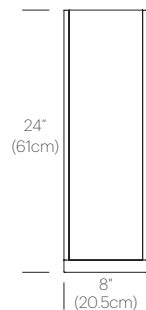

DIMENSIONS

CORTINA 24