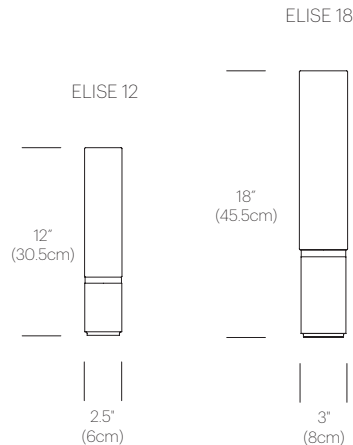

DIMENSIONS