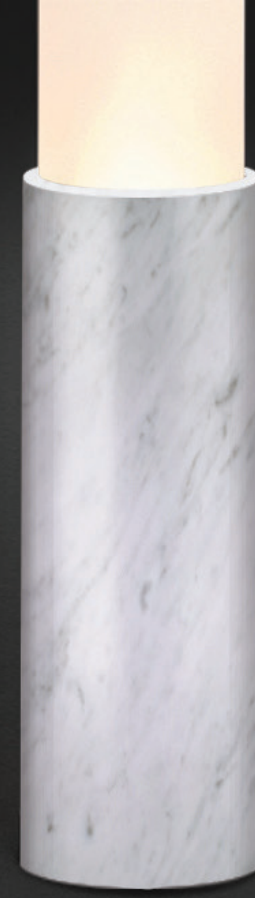

Pablo®
ELISE

ELISE MARBLE

DESCRIPTION

The timeless Elise lamp pays tribute to the advent of the machine age. Its refined machined marble base combined with its towering frosted PMMA diffuser serves as the perfect combination for elegant lighting. Elise features full-range dimming capability to set the mood in any environment.

DESIGNER

Pablo Pardo 1998

MATERIALS

- Marble base
- PMMA Diffuser

FEATURES

- Full-range dim (in-line rotary dimmer)

SPECIFICATIONS

- Voltage: 120V or 240V
- Cord Length: 6' (182cm)
- 1 year warranty
- Certifications: UL listed

BULB TYPE

- Elise 60: E26 / 75W-PAR30 NSP bulb
- Elise 80: E26 / 90W-PAR38 NSP bulb

DIMENSIONS

ELISE MARBLE

FINISH OPTIONS

ELISE

Frosted White /
Carrara White

Frosted White /
Marquina Black