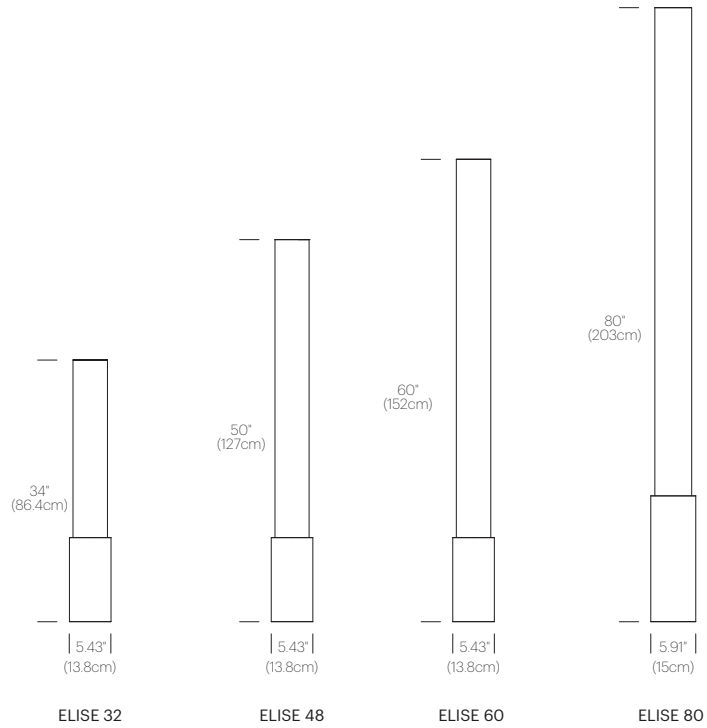

Pablo®
ELISE

ELISE MARBLE

DESCRIPTION

The timeless Elise lamp pays tribute to the advent of the machine age. Its refined machined marble base combined with its towering frosted PMMA diffuser serves as the perfect combination for elegant lighting. Elise features full-range dimming capability to set the mood in any environment.

DESIGNER

Pablo Pardo 1998

MATERIALS

- Marble base
- PMMA Diffuser

FEATURES

- Full-range dim (in-line rotary dimmer)

SPECIFICATIONS

- Voltage: 120V or 240V
- Cord Length: 6' (182cm)
- 1 year warranty
- Certifications: UL listed

BULB TYPE

- Elise 60: E26 / 75W-PAR30 NSP bulb
- Elise 80: E26 / 90W-PAR38 NSP bulb

DIMENSIONS

ELISE MARBLE

FINISH OPTIONS

ELISE

Frosted White /
Carrara White

Frosted White /
Marquina Black