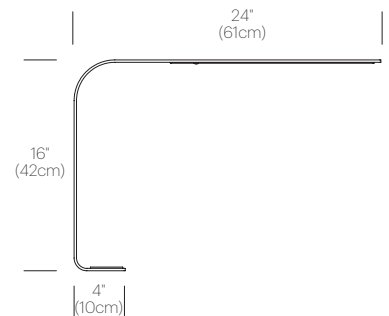

CERTIFICATIONS

PACKAGING WEIGHT AND DIMENSIONS

LIM:	8.95LBS	25.5" X 13.5" X 2.5"
	4.1KGS	65cm X 34cm X 6cm

NOTES

- Occupancy sensor model available upon request
- Custom requests can be considered on volume orders

FINISHES

BRUSHED ALUMINUM

GRAPHITE

WHITE

DIMENSIONS

LIM L

LIM C

LIM FLOOR