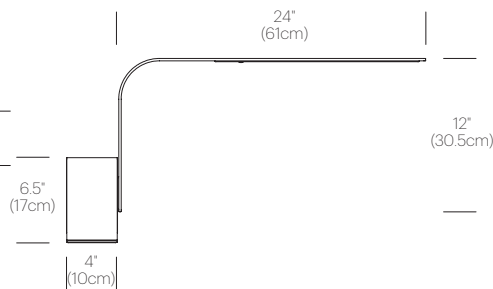

CERTIFICATIONS

PACKAGING WEIGHT AND DIMENSIONS

LIM:	8.95LBS	25.5" X 13.5" X 2.5"
	4.1KGS	65cm X 34cm X 6cm

NOTES

- Occupancy sensor model available upon request
- Custom requests can be considered on volume orders

FINISHES

BRUSHED ALUMINUM

GRAPHITE

WHITE

DIMENSIONS

LIM L

LIM C

LIM FLOOR