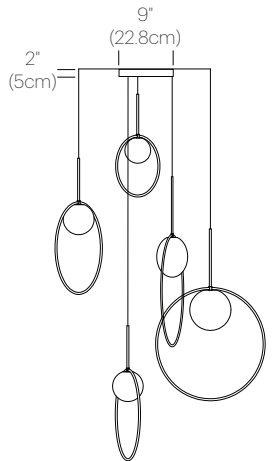

Bola's elegant reflective ring and globe design can be suspended in a variety of custom arrangements in round and liner configurations. With Bola Multi-Light, up to 11 lamps can be grouped together in a variety of mixed ring sizes to form stunning luminaire displays. Both size and shape of the grouping is controlled by lamp quantity and positioning relative to the Multi-Light canopy. Swag mounts are provided to extend the lights out into space along with an ample cord length of 8.9' (270cm) to offer a wide array of unique solution.

Note: 3000K/3500K models Available upon Request

Luminosity: 290Lm (12"), 800Lm (18"), 1625Lm (22")

Luminaire Efficacy: 65 Lumens/Watt (average)

Color Rendition Index: 95 CRI

50K hour lifespan

Cord Length: 8.9' (2.7m) (Field cuttable)

1 year warranty

CERTIFICATIONS

PACKAGING WEIGHT AND DIMENSIONS

BOLA 12 HALO	4LBS	13.25" X 13" X 7.25"
	1.8KG	34cm X 33cm X 18cm
BOLA 18 HALO	5.7LBS	18" X 18" X 8.5"
	2.6KG	46cm X 46cm X 22cm
BOLA 22 HALO	8.2LBS	22" X 22" X 10.5"
	3.7KG	56cm X 56cm X 27cm
BOLA CAN 9	3.5LBS	9.25" X 9.25" X 2.25"
	1.6KG	24cm X 24cm X 5.7cm
BOLA CAN 12	6LBS	22" X 22" X 10.5"
	2.7KG	31cm X 31cm X 5.7cm

DIMENSIONS

BOLA HALO MULTI-LIGHT
12, 18, 22

BOLA HALO MULTI-LIGHT
12, 18, 18, 22

BOLA HALO MULTI-LIGHT
12, 18, 18, 22, 22

BOLA HALO MULTI-LIGHT
12 (X4), 18 (X4), 22 (X3)

BOLA HALO MULTI-LIGHT
CANOPY

BOLA HALO MULTI-LIGHT
CANOPY