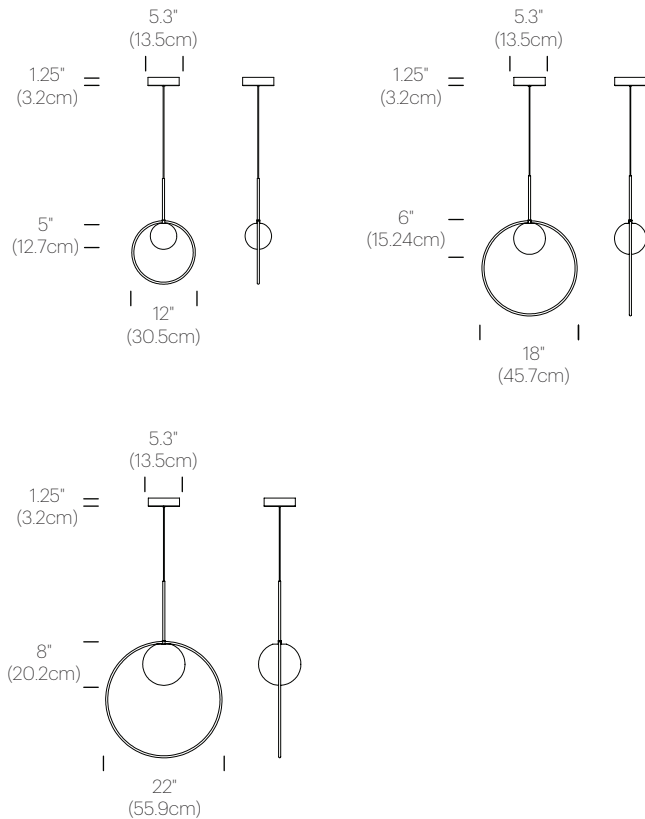

SPECIFICATIONS

Voltage: 120-277V 50/60Hz
Power Consumption: 6W (12", 18"), 12W (22"), 20W (32")
Color Temperature: 2700K - 1800K (Dim-to-Warm)
Note: 3000K-3500K models Available upon Request
Luminosity: 290Lm (12"), 800Lm (18"), 1625Lm (22")
Luminaire Efficacy: 65 Lumens/Watt (average)
Color Rendition Index: 95 CRI
50K hour lifespan
Cord Length: 8.9' (2.7m) (Field cuttable)
1 year warranty

FINISHES

BOLA HALO

CHROME

BRASS

ROSE GOLD

DIMENSIONS

BOLA HALO MULTI-LIGHT

DESCRIPTION

Bola's elegant reflective ring and globe design can be suspended in a variety of custom arrangements in round and liner configurations. With Bola Multi-Light, up to 11 lamps can be grouped together in a variety of mixed ring sizes to form stunning luminaire displays. Both size and shape of the grouping is controlled by lamp quantity and positioning relative to the Multi-Light canopy. Swag mounts are provided to extend the lights out into space along with an ample cord length of 8.9' (270cm) to offer a wide array of unique solution.

Note: 3000K/3500K models Available upon Request

Luminosity: 290Lm (12"), 800Lm (18"), 1625Lm (22")

Luminaire Efficacy: 65 Lumens/Watt (average)

Color Rendition Index: 95 CRI

50K hour lifespan

Cord Length: 8.9' (2.7m) (Field cuttable)