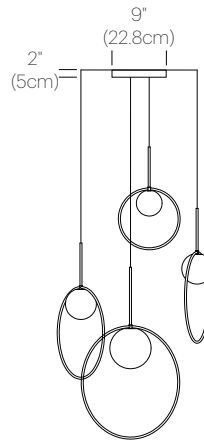

Bola's elegant reflective ring and globe design can be suspended in a variety of custom arrangements in round and liner configurations. With Bola Multi-Light, up to 11 lamps can be grouped together in a variety of mixed ring sizes to form stunning luminaire displays. Both size and shape of the grouping is controlled by lamp quantity and positioning relative to the Multi-Light canopy. Swag mounts are provided to extend the lights out into space along with an ample cord length of 8.9' (270cm) to offer a wide array of unique solution.

Note: 3000K/3500K models Available upon Request

Luminosity: 290Lm (12"), 800Lm (18"), 1625Lm (22")

Luminaire Efficacy: 65 Lumens/Watt (average)

Color Rendition Index: 95 CRI

50K hour lifespan

Cord Length: 8.9' (2.7m) (Field cuttable)

1 year warranty

CERTIFICATIONS

PACKAGING WEIGHT AND DIMENSIONS

BOLA 12 HALO	4LBS	13.25" X 13" X 7.25"
	1.8KG	34cm X 33cm X 18cm
BOLA 18 HALO	5.7LBS	18" X 18" X 8.5"
	2.6KG	46cm X 46cm X 22cm
BOLA 22 HALO	8.2LBS	22" X 22" X 10.5"
	3.7KG	56cm X 56cm X 27cm
BOLA CAN 9	3.5LBS	9.25" X 9.25" X 2.25"
	1.6KG	24cm X 24cm X 5.7cm
BOLA CAN 12	6LBS	22" X 22" X 10.5"
	2.7KG	31cm X 31cm X 5.7cm

DIMENSIONS

BOLA HALO MULTI-LIGHT
12, 18, 22

BOLA HALO MULTI-LIGHT
12, 18, 18, 22

BOLA HALO MULTI-LIGHT
12, 18, 18, 22, 22

BOLA HALO MULTI-LIGHT
12 (X4), 18 (X4), 22 (X3)

BOLA HALO MULTI-LIGHT
CANOPY

BOLA HALO MULTI-LIGHT
CANOPY