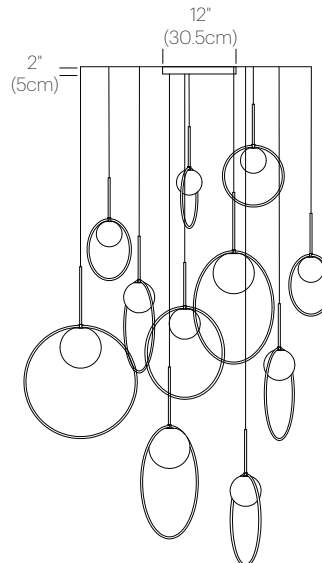

BOLA HALO

DESCRIPTION

Bola Halo is a uniquely expressive LED Pendant system featuring a distinctive range of chromated ring reflectors that give the illusion of weightlessness by mirroring its surroundings. Available in 3 distinct sizes, Bola Halo pairs an elegant globe diffuser made of opaline glass with exquisitely polished stainless steel rings in chrome, brass, rose gold and gunmetal to appease the most discerning tastes. Dependent on size, Bola provides up to 1625 lumens of warm ambient light and is fully dimmable, providing unparalleled illumination. Bola can be suspended individually, in series, or as striking chandelier groupings for residential, contract, and hospitality settings alike.

Bola's elegant reflective ring and globe design can be suspended in a variety of custom arrangements in round and liner configurations. With Bola Multi-Light, up to 11 lamps can be grouped together in a variety of mixed ring sizes to form stunning luminaire displays. Both size and shape of the grouping is controlled by lamp quantity and positioning relative to the Multi-Light canopy. Swag mounts are provided to extend the lights out into space along with an ample cord length of 8.9' (270cm) to offer a wide array of unique solution.

Note: 3000K/3500K models Available upon Request

Luminosity: 290Lm (12"), 800Lm (18"), 1625Lm (22")

Luminaire Efficacy: 65 Lumens/Watt (average)

Color Rendition Index: 95 CRI

50K hour lifespan

Cord Length: 8.9' (2.7m) (Field cuttable)

DIMENSIONS

BOLA HALO MULTI-LIGHT
12, 18, 22

BOLA HALO MULTI-LIGHT
12, 18, 18, 22

BOLA HALO MULTI-LIGHT
12, 18, 18, 22, 22

BOLA HALO MULTI-LIGHT
12 (X4), 18 (X4), 22 (X3)

BOLA HALO MULTI-LIGHT
CANOPY

BOLA HALO MULTI-LIGHT
CANOPY