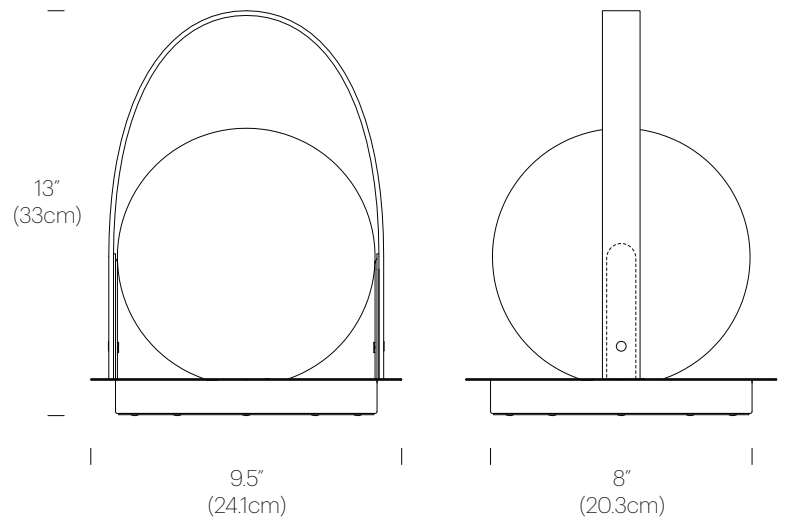

## DIMENSIONS

## PACKAGING WEIGHTS AND DIMENSIONS

Bola Lantern:	4LBS	10" X 10" X 14.5"
	1.8KGS	25cm X 25cm X 37cm