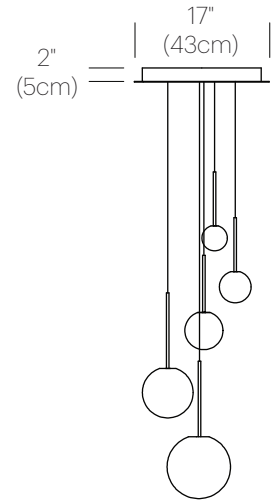

## DESCRIPTION

The Bola Sphere pendant is the basic foundation of the Bola Collection, featuring an elemental interplay between post and sphere. Its seductive opal blown glass shade is available in 6 distinct sizes: 4" (10cm), 5" (13cm), 6" (15cm), 8" (20cm), 10" (25.5cm), and 12" (30.5cm) paired with a chromated stainless steel post in chrome, brass, rose gold, gunmetal, and matte black finishes with mating canopies. Bola Sphere is also available in exquisite Chandelier groupings that allow mixing of globe sizes for stunning displays in any residential, contract, or hospitality setting alike.

## PACKAGING WEIGHT AND DIMENSIONS

BOLA SPH 4	2.6LBS	10" X 9" X 8.5"
	1.2KG	25cm X 23cm X 22cm
BOLA SPH 5	3LBS	10" X 9" X 8.5"
	1.4KG	25cm X 23cm X 22cm
BOLA SPH 6	3.5LBS	11.5" X 9" X 10.5"
	1.6KG	29cm X 23cm X 27cm
BOLA SPH 8	5LBS	12" X 12" X 12.25"
	2.28KG	30cm X 30cm X 31cm
BOLA SPH 10	5.5LBS	14" X 14" X 16.5"
	2.5KG	36cm X 36cm X 42cm
BOLA SPH 12	7.2LBS	18" X 18" X 18"
	3.3KG	46cm X 46cm X 46cm
BOLA CAN 17	15LBS	22" X 22" X 6"
	6.8KG	56cm X 56cm X 15cm
BOLA CAN 26	30LBS	32" X 32" X 6"
	13.6KG	81cm X 81cm X 15cm

# DIMENSIONS

BOLA SPHERE 4, 5, 6, 8, 10, 12

BOLA SPHERE CHANDELIER  
5, 6, 8

BOLA SPHERE CHANDELIER  
6, 8, 10

BOLA SPHERE CHANDELIER  
8, 10, 12

BOLA SPHERE CHANDELIER  
5, 6, 8, 10

BOLA SPHERE CHANDELIER  
6, 8, 10, 12

BOLA SPHERE CHANDELIER  
4, 5, 6, 8, 10

BOLA SPHERE CHANDELIER  
5, 6, 8, 10, 12

BOLA SPHERE CHANDELIER  
4, 5, 6, 8, 10, 12

BOLA SPHERE CHANDELIER  
4, 5, 6, 8, 10, 12 (X2)