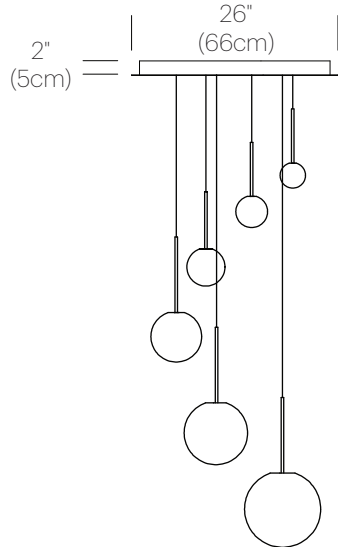

## SPECIFICATIONS

Voltage: 120-277V 50/60Hz  
 Power Consumption: 6W (4", 5"), 12W (6"), 20W (8",10",12")  
 Color Temperature: 2700K - 1800K (Dim-to-Warm)  
 Note: 3000K/3500K models Available upon Request  
 Luminosity: 290Lm (4",5"), 800Lm (6"), 1625Lm (8",10",12")  
 Luminaire Efficacy: 65 Lumens/Watt (average)  
 Color Rendition Index: 95 CRI  
 50K hour lifespan  
 Cord Length: 8.9' (2.7m) (Field cuttable)  
 1 year warranty

## PACKAGING WEIGHT AND DIMENSIONS

BOLA SPH 4	2.6LBS	10" X 9" X 8.5"
	1.2KG	25cm X 23cm X 22cm
BOLA SPH 5	3LBS	10" X 9" X 8.5"
	1.4KG	25cm X 23cm X 22cm
BOLA SPH 6	3.5LBS	11.5" X 9" X 10.5"
	1.6KG	29cm X 23cm X 27cm
BOLA SPH 8	5LBS	12" X 12" X 12.25"
	2.28KG	30cm X 30cm X 31cm
BOLA SPH 10	5.5LBS	14" X 14" X 16.5"
	2.5KG	36cm X 36cm X 42cm
BOLA SPH 12	7.2LBS	18" X 18" X 18"
	3.3KG	46cm X 46cm X 46cm
BOLA CAN 17	15LBS	22" X 22" X 6"
	6.8KG	56cm X 56cm X 15cm
BOLA CAN 26	30LBS	32" X 32" X 6"
	13.6KG	81cm X 81cm X 15cm

# DIMENSIONS

BOLA SPHERE 4, 5, 6, 8, 10, 12

BOLA SPHERE CHANDELIER  
5, 6, 8

BOLA SPHERE CHANDELIER  
6, 8, 10

BOLA SPHERE CHANDELIER  
8, 10, 12

BOLA SPHERE CHANDELIER  
5, 6, 8, 10

BOLA SPHERE CHANDELIER  
6, 8, 10, 12

BOLA SPHERE CHANDELIER  
4, 5, 6, 8, 10

BOLA SPHERE CHANDELIER  
5, 6, 8, 10, 12

BOLA SPHERE CHANDELIER  
4, 5, 6, 8, 10, 12

BOLA SPHERE CHANDELIER  
4, 5, 6, 8, 10, 12 (X2)