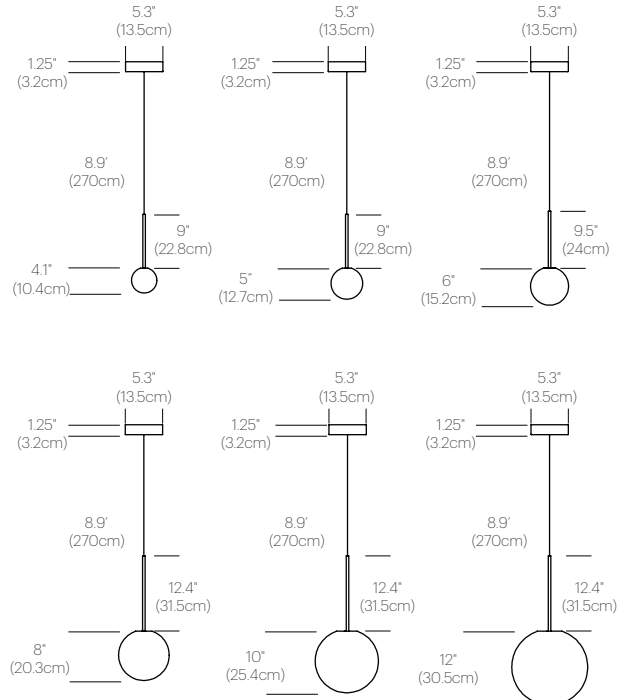

## SPECIFICATIONS

Voltage: 120-277V 50/60Hz  
 Power Consumption: 6W (4", 5"), 12W (6"), 20W (8", 10", 12")  
 Color Temperature: 2700K - 1800K (Dim-to-Warm)  
 Note: 3000K/3500K models Available upon Request  
 Luminosity: 290Lm (4", 5"), 800Lm (6"), 1625Lm (8", 10", 12")  
 Luminaire Efficacy: 65 Lumens/Watt (average)  
 Color Rendition Index: 95 CRI  
 50K hour lifespan  
 Cord Length: 8.9' (2.7m) (Field cuttable)  
 1 year warranty

## PACKAGING WEIGHT AND DIMENSIONS

BOLA SPH 4	2.6LBS	10" X 9" X 8.5"
	1.2KG	25cm X 23cm X 22cm
BOLA SPH 5	3LBS	10" X 9" X 8.5"
	1.4KG	25cm X 23cm X 22cm
BOLA SPH 6	3.5LBS	11.5" X 9" X 10.5"
	1.6KG	29cm X 23cm X 27cm
BOLA SPH 8	5LBS	12" X 12" X 12.25"
	2.28KG	30cm X 30cm X 31cm
BOLA SPH 10	5.5LBS	14" X 14" X 16.5"
	2.5KG	36cm X 36cm X 42cm
BOLA SPH 12	7.2LBS	18" X 18" X 18"
	3.3KG	46cm X 46cm X 46cm

## DIMENSIONS

BOLA SPHERE 4, 5, 6, 8, 10, 12

# DIMENSIONS

BOLA SPHERE 4, 5, 6, 8, 10, 12

BOLA SPHERE CHANDELIER  
5, 6, 8

BOLA SPHERE CHANDELIER  
6, 8, 10

BOLA SPHERE CHANDELIER  
8, 10, 12

BOLA SPHERE CHANDELIER  
5, 6, 8, 10

BOLA SPHERE CHANDELIER  
6, 8, 10, 12