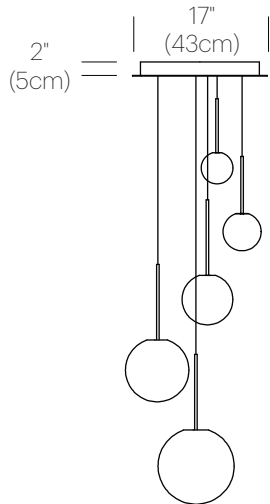

## SPECIFICATIONS

Voltage: 120-277V 50/60Hz  
 Power Consumption: 6W (4", 5"), 12W (6"), 20W (8",10",12")  
 Color Temperature: 2700K - 1800K (Dim-to-Warm)  
 Note: 3000K/3500K models Available upon Request  
 Luminosity: 290Lm (4",5"), 800Lm (6"), 1625Lm (8",10",12")  
 Luminaire Efficacy: 65 Lumens/Watt (average)  
 Color Rendition Index: 95 CRI  
 50K hour lifespan  
 Cord Length: 8.9' (2.7m) (Field cuttable)  
 1 year warranty

## PACKAGING WEIGHT AND DIMENSIONS

BOLA SPH 4	2.6LBS	10" X 9" X 8.5"
	1.2KG	25cm X 23cm X 22cm
BOLA SPH 5	3LBS	10" X 9" X 8.5"
	1.4KG	25cm X 23cm X 22cm
BOLA SPH 6	3.5LBS	11.5" X 9" X 10.5"
	1.6KG	29cm X 23cm X 27cm
BOLA SPH 8	5LBS	12" X 12" X 12.25"
	2.28KG	30cm X 30cm X 31cm
BOLA SPH 10	5.5LBS	14" X 14" X 16.5"
	2.5KG	36cm X 36cm X 42cm
BOLA SPH 12	7.2LBS	18" X 18" X 18"
	3.3KG	46cm X 46cm X 46cm
BOLA CAN 17	15LBS	22" X 22" X 6"
	6.8KG	56cm X 56cm X 15cm
BOLA CAN 26	30LBS	32" X 32" X 6"
	13.6KG	81cm X 81cm X 15cm

# DIMENSIONS

BOLA SPHERE 4, 5, 6, 8, 10, 12

BOLA SPHERE CHANDELIER  
5, 6, 8

BOLA SPHERE CHANDELIER  
6, 8, 10

BOLA SPHERE CHANDELIER  
8, 10, 12

BOLA SPHERE CHANDELIER  
5, 6, 8, 10

BOLA SPHERE CHANDELIER  
6, 8, 10, 12

BOLA SPHERE CHANDELIER  
4, 5, 6, 8, 10

BOLA SPHERE CHANDELIER  
5, 6, 8, 10, 12

BOLA SPHERE CHANDELIER  
4, 5, 6, 8, 10, 12

BOLA SPHERE CHANDELIER  
4, 5, 6, 8, 10, 12 (X2)