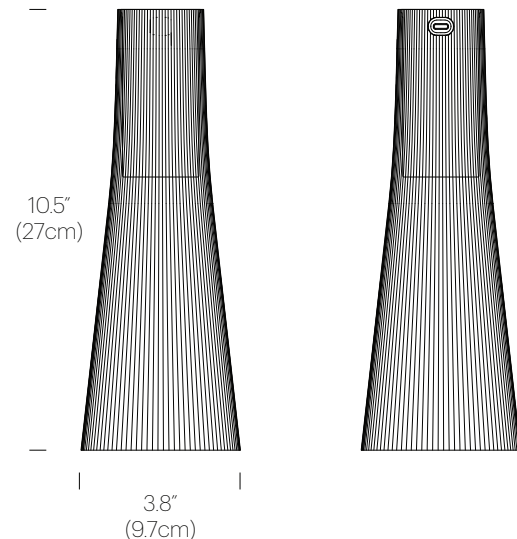

Efficacy : 48 Lumens/Watt

Color Rendition Index: 90 CRI

Cable length: 6' (183cm)

IP Rating: IP20

3 hr Charge Time (using 10W power plug)

1 year warranty

CERTIFICATIONS

FINISHES

CLEAR/SILVER

BRONZE/BRASS

CLEAR/WHITE

SMOKE/BLACK

DIMENSIONS

CANDÉL

PACKAGING WEIGHT AND DIMENSIONS

Candél	1LB	4" X 11.8"
	.45KG	10cm X 30cm