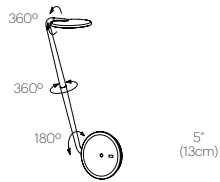

DIMENSIONS

PIXO

PIXO WALL

FEATURES

USB CHARGING PORT

FULL RANGE OPTICAL SWITCH

(table model only)

FINISH OPTIONS

PIXO

White

Silver

Graphite

Azure

Glow

Orange

White /
Brass

Graphite /
Brass

PIXO WALL

White

Pixo Optical Table model will be available on "Special Order Quantities" only.

Pablo®

888 MARIN STREET SAN FRANCISCO, CA 94124
PABLODESIGNS.COM