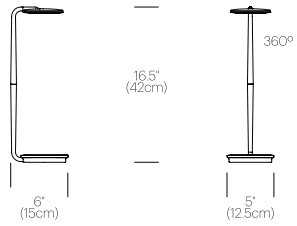

DIMENSIONS

PIXO