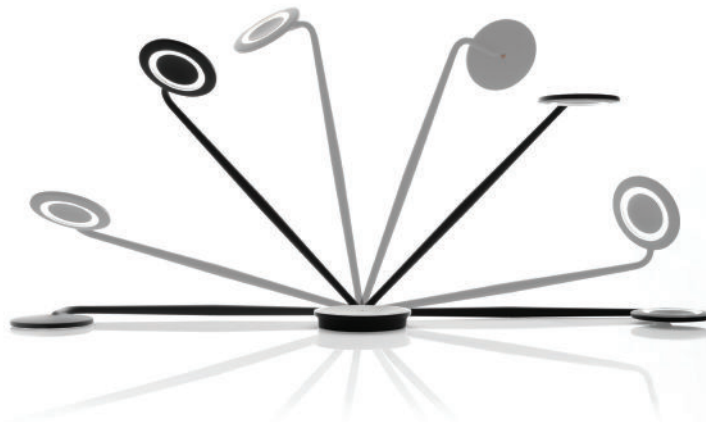

## DESCRIPTION

Pixo offers maximum utility in a minimal footprint. The compact and efficient LED task light is highly adjustable, allowing you to focus warm, glare-free light where you need it most. For added convenience, the elegant form factor features full-range dimming via its easy to use optical switch. The base integrates a USB port for charging mobile devices. Pixo now offers an expansive array of expressive and sophisticated colors to suit every discerning taste.

## MATERIALS

- Formed aluminum arm
- Polycarbonate shade and base cover
- Steel base insert

## FEATURES

- 360° arm rotation
- 180° tilt
- 360° shade rotation
- Wireless Charging Technology+ USB Charging port
- Advanced LED array eliminates multiple shadows
- Full range dim
- Optical switch - ADA compliant (table model)
- Occupancy sensor model available upon request (table model)
- Ships flat-packed

## SPECIFICATIONS

- Voltage: 120-240V 60Hz
- Power consumption: 6W MAX
- Color temperature: 3000K
- Luminosity: 325 Lumens
- Luminaire efficacy: 54 Lumens/Watt
- Color Rendition Index: 90 CRI
- 50K hour lifespan
- Cord length: 6' (182cm)
- Global multi-plug adapter available
- 1 year warranty
- Certifications: ETL, CE, RoHS