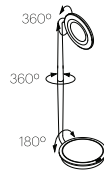

DIMENSIONS

PIXO