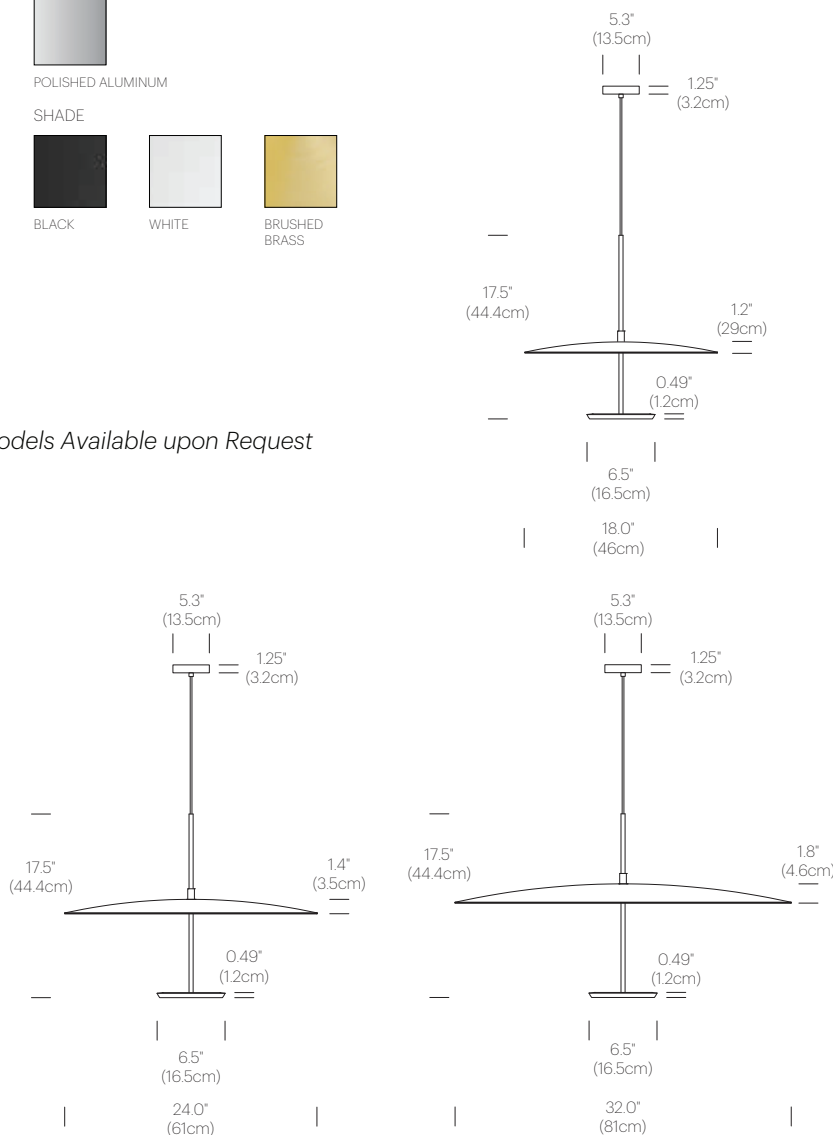

Energy-efficient, flat panel technology

Glare-free illumination

Spun aluminum shade

Shade options : 18"(46cm), 24"(61cm), 32"(81cm)domes

SPECIFICATIONS

Voltage : 120V 50/60Hz

(100-277V 50/60Hz Available upon request)

50K hour lifespan

Cable length : 10' (305cm)(Field cuttable)

1 year warranty

CERTIFICATIONS

PACKAGING WEIGHT AND DIMENSIONS

Sky Solo lamp	3.1LBS	19" X 10.2" X 24"
	1.4KGS	48cm X 26cm X 6cm
Sky Dome Metal 18 shade	3.1LBS	21.3" X 20.4" X 2.9"
	1.4KGS	54cm X 51.8cm X 7.3cm
Sky Dome Metal 24 shade	5.1LBS	27.13" X 26.4" X 3.25"
	2.3KGS	69cm X 67cm X 8.2cm
Sky Dome Metal 32 shade	9.5LBS	35" X 34.8" X 3.9"
	4.3KGS	89cm X 88.3cm X 9.8cm

BRUSHED BRASS

DIMENSIONS

SKY DOME METAL 18, 24, 32

SKY DOME WOOD

DESCRIPTION

The Sky Collection is a modular pendant lighting system featuring multiple shade reflector solutions for various decorative and performance benefits. Sky Dome is available in both Spun Aluminum and pressed wood shade reflectors that when combined with their powerful 2-sided LED light source gives the lamp a weightless appearance while providing unparalleled illumination in all directions. Sky Dome Wood combined form and function with unsurpassed quality and is available in 2 sizes: 18" (45.8cm) and 24"(61cm).

50K hour lifespan

Cable length : 10' (305cm)(Field cuttable)

1 year warranty

CERTIFICATIONS

PACKAGING WEIGHT AND DIMENSIONS

Sky Solo lamp	3.1LBS	19" X 10.2" X 2.4"
	1.4KGS	48cm X 26cm X 6cm
Sky Dome Wood 18 shade	3.3LBS	21.3" X 20.4" X 2.9"
	1.4KGS	54cm X 51.8cm X 7.3cm
Sky Dome Wood 24 shade	5.5LBS	27.13" X 26.4" X 3.25"
	2.5KGS	69cm X 67cm X 8.2cm