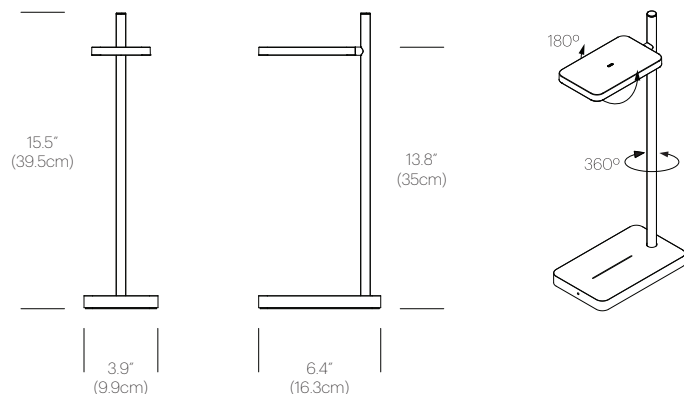

## PACKAGING WEIGHT AND DIMENSIONS

TALIA TABLE:	3.2LBS	18" X 8.1" X 2.2"
	1.5KG	45.9cm X 20.5cm X 5.6cm

## DIMENSIONS

TALIA

## DIMENSIONS

### TALIA FLOOR

45"  
(114.3cm)

7.9"  
(20cm)

43.3"  
(110cm)

7.9"  
(20cm)