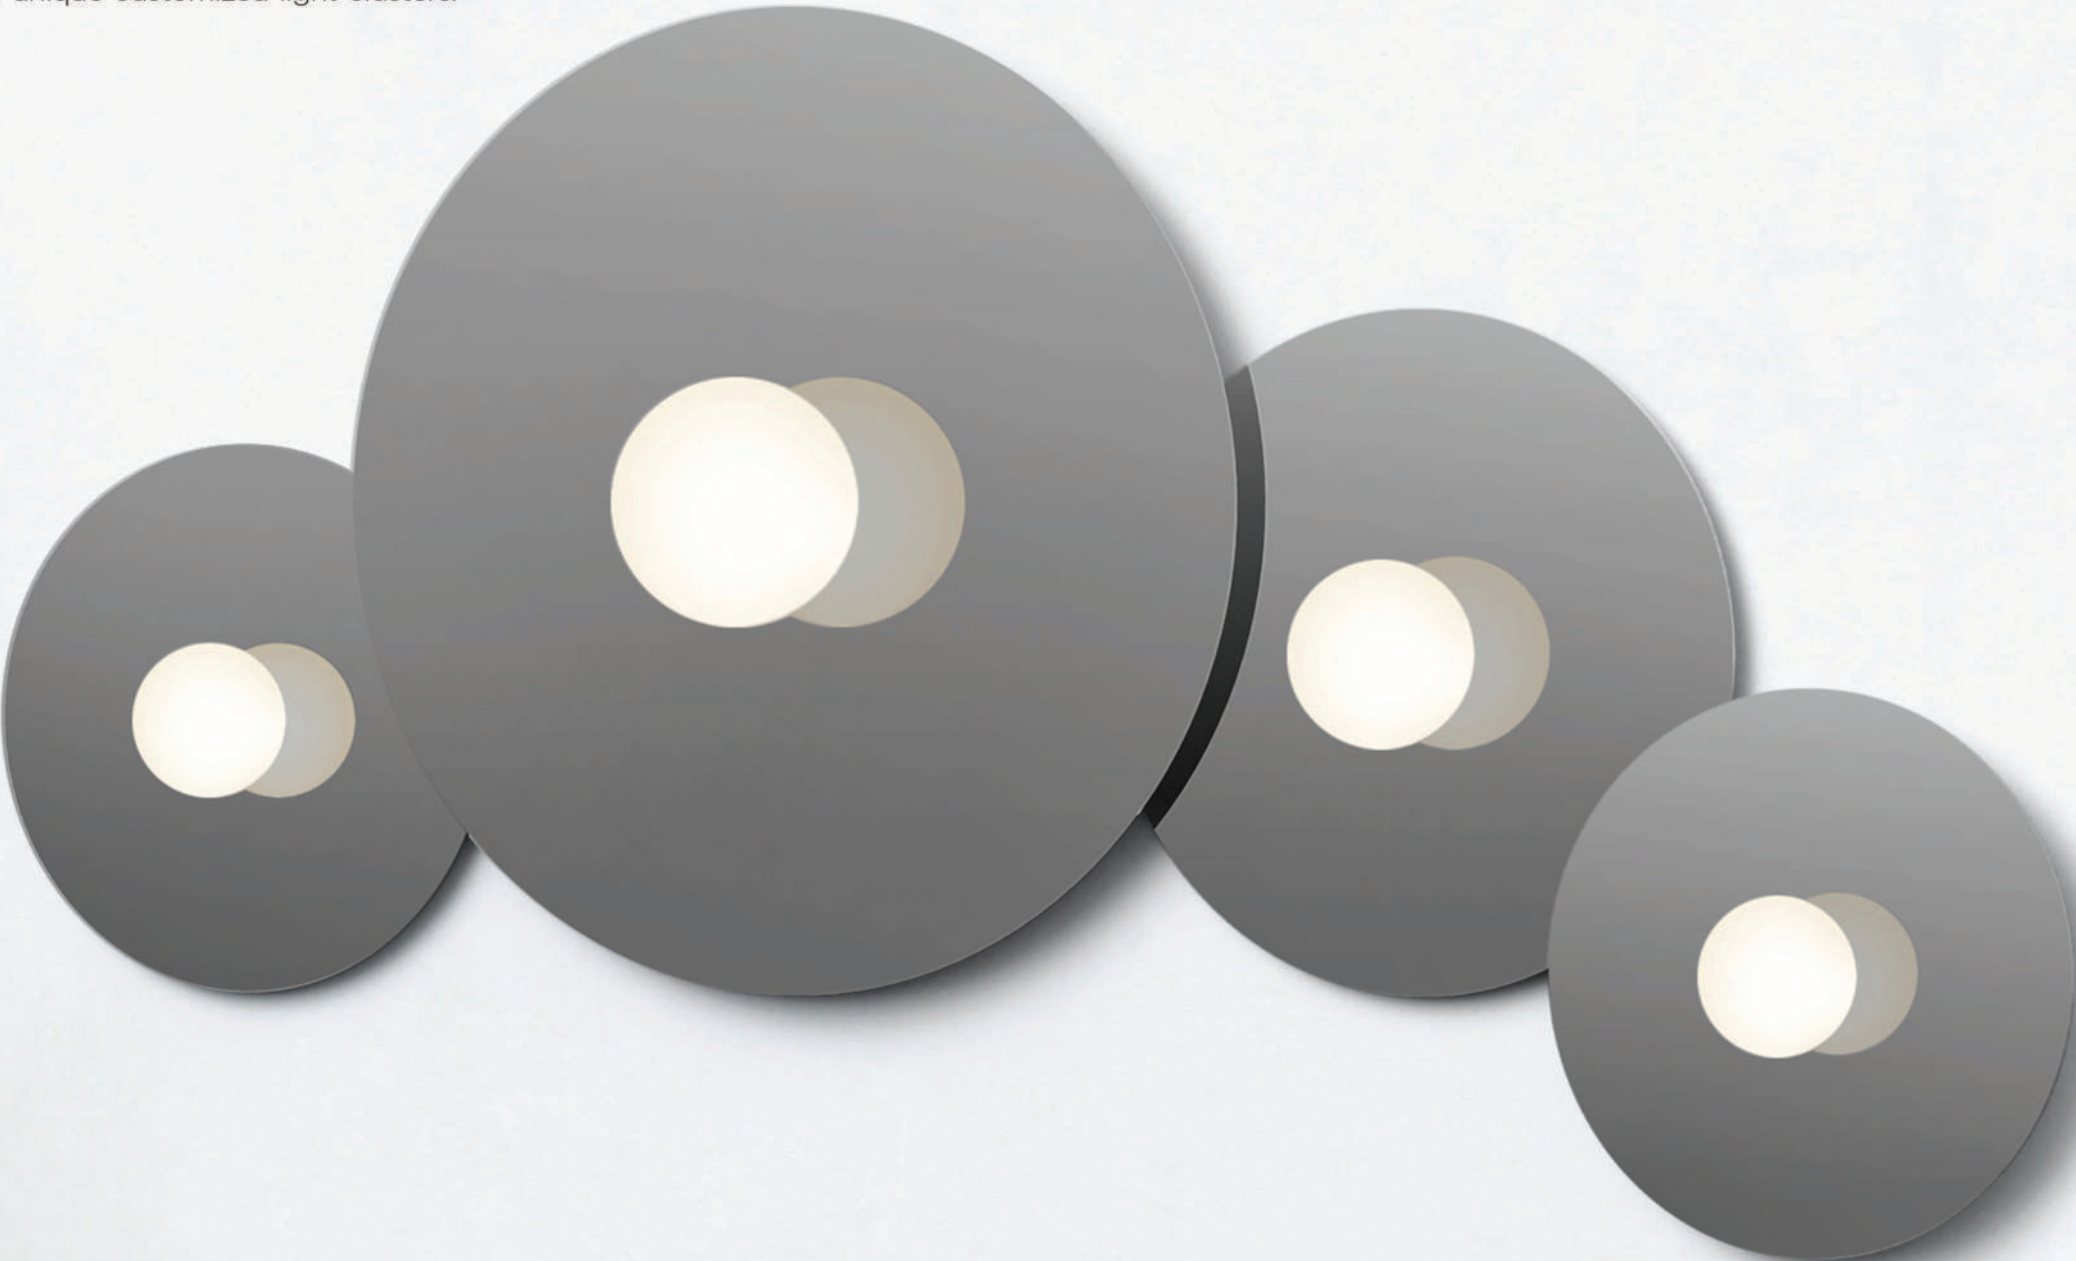

# BOLA DISC FLUSH GROUPING

Stunning compositions can be created by mixing or matching different sizes and finishes together to form unique customized light clusters.

1" add-on standoff allows for overlapping disc groupings