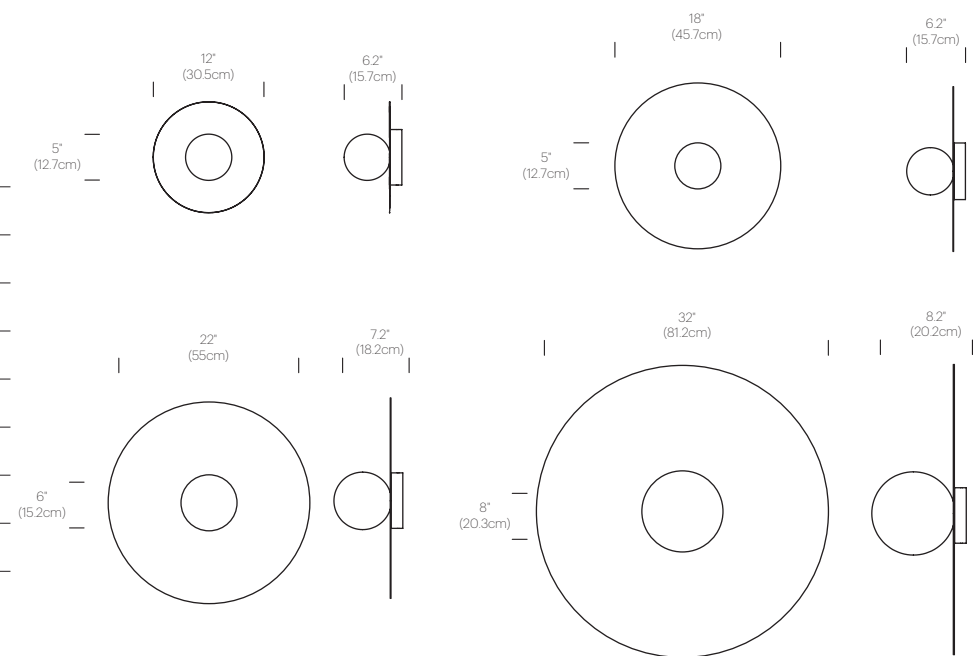

BOLA DISC FLUSH

DESCRIPTION

A study in refined simplicity, Bola Flush offers a magical combination of mirror and globe refined down to its bare essentials. The objective with the Bola Flush is to provide both direct and reflected light from either ceiling or wall mounted vantage points. Bola Flush brings elegance and refinement with four sizes and six finishes in chrome, brass, rose gold, gunmetal, and lacquered white or matte black. An ideal fixture for adding diffused and reflected light in hallway corridors, nooks, dining settings, bedrooms, or living areas. Stunning groupings can also be created by mixing different sizes together to form unique custom light displays.

FIXTURE TYPE

Wall/Ceiling

LIGHT SOURCE

Custom integrated LED, high-output chip on board

PRODUCT CODES

Bola Flush 12 (Chrome):	BOLA FSH 12 CRM
Bola Flush 12 (Brass):	BOLA FSH 12 BRA
Bola Flush 12 (Rose Gold):	BOLA FSH 12 RGD
Bola Flush 12 (Gunmetal):	BOLA FSH 12 GUN
Bola Flush 12 (Gloss White/Chrome):	BOLA FSH 12 WHT
Bola Flush 12 (Matte Black):	BOLA FSH 12 BLK
Bola Flush 18 (Chrome):	BOLA FSH 18 CRM
Bola Flush 18 (Brass):	BOLA FSH 18 BRA
Bola Flush 18 (Rose Gold):	BOLA FSH 18 RGD
Bola Flush 18 (Gunmetal):	BOLA FSH 18 GUN
Bola Flush 18 (Gloss White/Chrome):	BOLA FSH 18 WHT
Bola Flush 18 (Matte Black):	BOLA FSH 18 BLK
Bola Flush 22 (Chrome):	BOLA FSH 22 CRM
Bola Flush 22 (Brass):	BOLA FSH 22 BRA
Bola Flush 22 (Rose Gold):	BOLA FSH 22 RGD
Bola Flush 22 (Gunmetal):	BOLA FSH 22 GUN
Bola Flush 22 (Gloss White/Chrome):	BOLA FSH 22 WHT
Bola Flush 22 (Matte Black):	BOLA FSH 22 BLK
Bola Flush 32 (Chrome):	BOLA FSH 32 CRM
Bola Flush 32 (Brass):	BOLA FSH 32 BRA
Bola Flush 32 (Rose Gold):	BOLA FSH 32 RGD