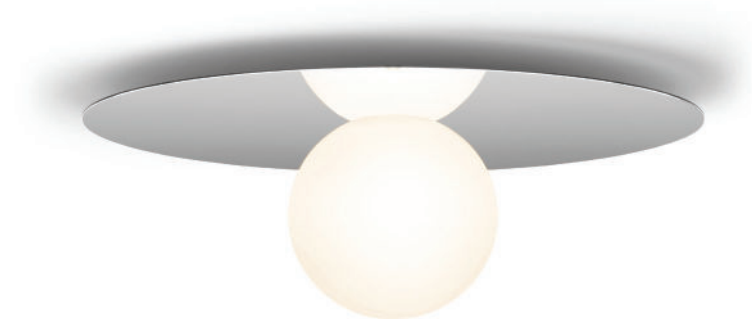

FINISHES

BOLA DISC

CHROME

BRASS

ROSE GOLD

GUNMETAL

MATTE BLACK

GLOSS WHITE

DIMENSIONS

BOLA DISC FLUSH 12, 18, 22, 32

LIGHT CONTROL

Hard-wired, 0-10V and ELV compatible

FEATURES

Shade Options: 12"(30cm), 18"(46cm), 22"(55cm), 32"(81.2cm)

SPECIFICATIONS

Voltage: 120-277V 50/60Hz
Power Consumption: 6W (12", 18"), 12W (22"), 20W (32")
Color Temperature: 2700K - 1800K (Warm Dim)
Note: 3000K CCT models and 2700 CCT models
Available Upon Request
Luminosity: 290Lm (12"), 290Lm (18"), 800Lm (22"), 1625Lm (32")
Luminaire Efficacy: 65 Lumens/Watt (average)
Color Rendition Index: 95 CRI
50K hour lifespan
Cord Length: 8.9' (2.7m) (Field cuttable)
1 year warranty

CERTIFICATIONS

Intertek

PACKAGING WEIGHT AND DIMENSIONS

Bola Disc 12	4LBS	15" X 15" X 7"
(Steel Shade)	1.8KG	38cm X 38cm X 18cm
Bola Disc 12	2.4LBS	15" X 15" X 7"
(White Aluminum Shade)	1.1KG	38cm X 38cm X 18cm
Bola Disc 18	8.6LBS	20.75" X 20.75" X 8"
(Steel Shade)	3.9KG	53cm X 53cm X 20cm
Bola Disc 18	6.75LBS	20.75" X 20.75" X 8"
(White Aluminum Shade)	3KG	53cm X 53cm X 20cm
Bola Disc 22	12.25LBS	24" X 24" X 10"
(Steel Shade)	5.6KG	61cm X 61cm X 25cm
Bola Disc 22	9LBS	24" X 24" X 10"
(White Aluminum Shade)	4.1KG	61cm X 61cm X 25cm
Bola Disc 32	23.8LBS	34.5" X 34.5" X 10.5"
(Steel Shade)	10.8KG	87.6cm X 87.6cm X 27cm
Bola Disc 32	17.5LBS	34.5" X 34.5" X 10.5"
(White Aluminum Shade)	7.9KG	87.6cm X 87.6cm X 27cm

NOTES

Custom requests can be considered on volume orders

Pablo

Pablo