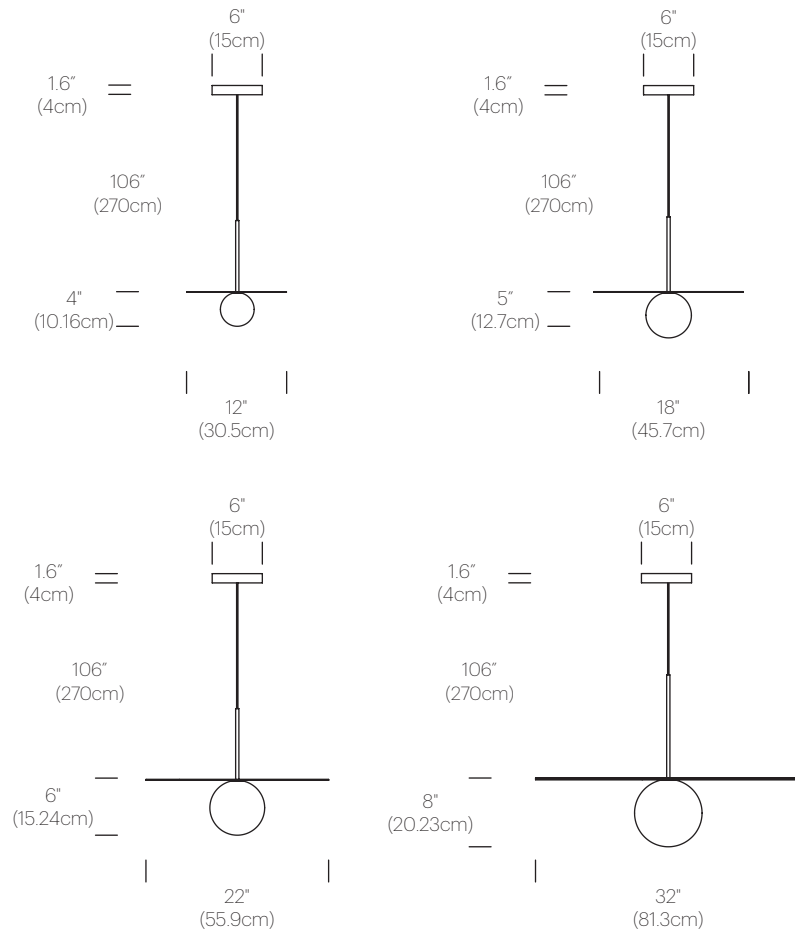

## DIMENSIONS

BOLA DISC 12, 18, 22, 32

Luminosity: 290Lm (12"), 290Lm (18"), 800Lm (22"), 1625Lm (32")

Luminaire Efficacy: 65 Lumens/Watt (average)

Color Rendition Index: 95 CRI

50K hour lifespan

Cord Length: 8.9' (2.7m) (Field cuttable)

1 year warranty

**ROUND**

**MULTI-LIGHT CANOPY DIMENSIONS**

9"  
(22.8cm)

12"  
(30.5cm)

**LINEAR**