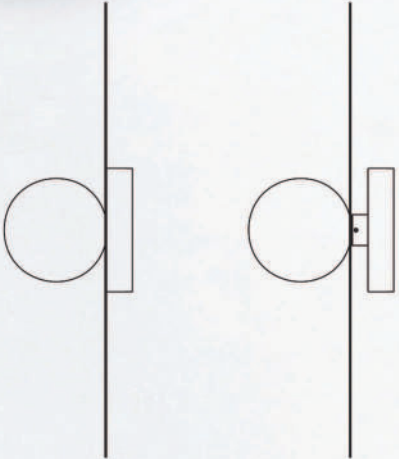

BOLA DISC FLUSH GROUPING

Stunning compositions can be created by mixing or matching different sizes and finishes together to form unique customized light clusters.

1" add-on standoff allows for overlapping disc groupings

PRODUCT CODE
BOLA FSH STAND

1 1/2"
(38mm)

1"
(23mm)