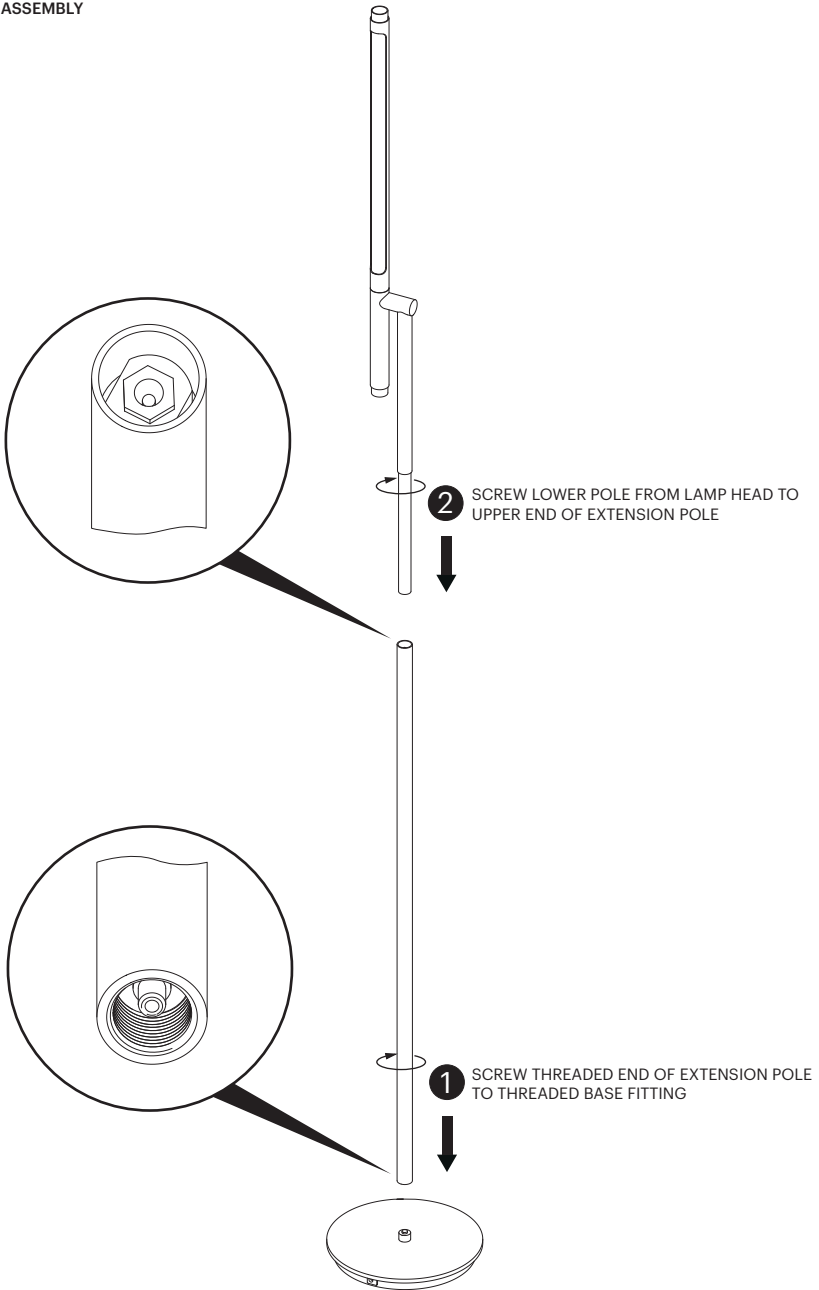

Pablo®

BRAZO

ASSEMBLY & INSTALLATION INSTRUCTIONS

Pablo® BRAZO

FLOOR ASSEMBLY

Pablo® BRAZO

TABLE ASSEMBLY

ADJUSTMENT

CARE INSTRUCTIONS

WIPE CLEAN WITH A SOFT DAMP CLOTH.
AVOID AMMONIA-BASED CLEANERS.

Pablo®

BRAZO

INFO@PABLODESIGNS.COM
888 MARIN STREET
SAN FRANCISCO, CA
94124

PABLODESIGNS.COM