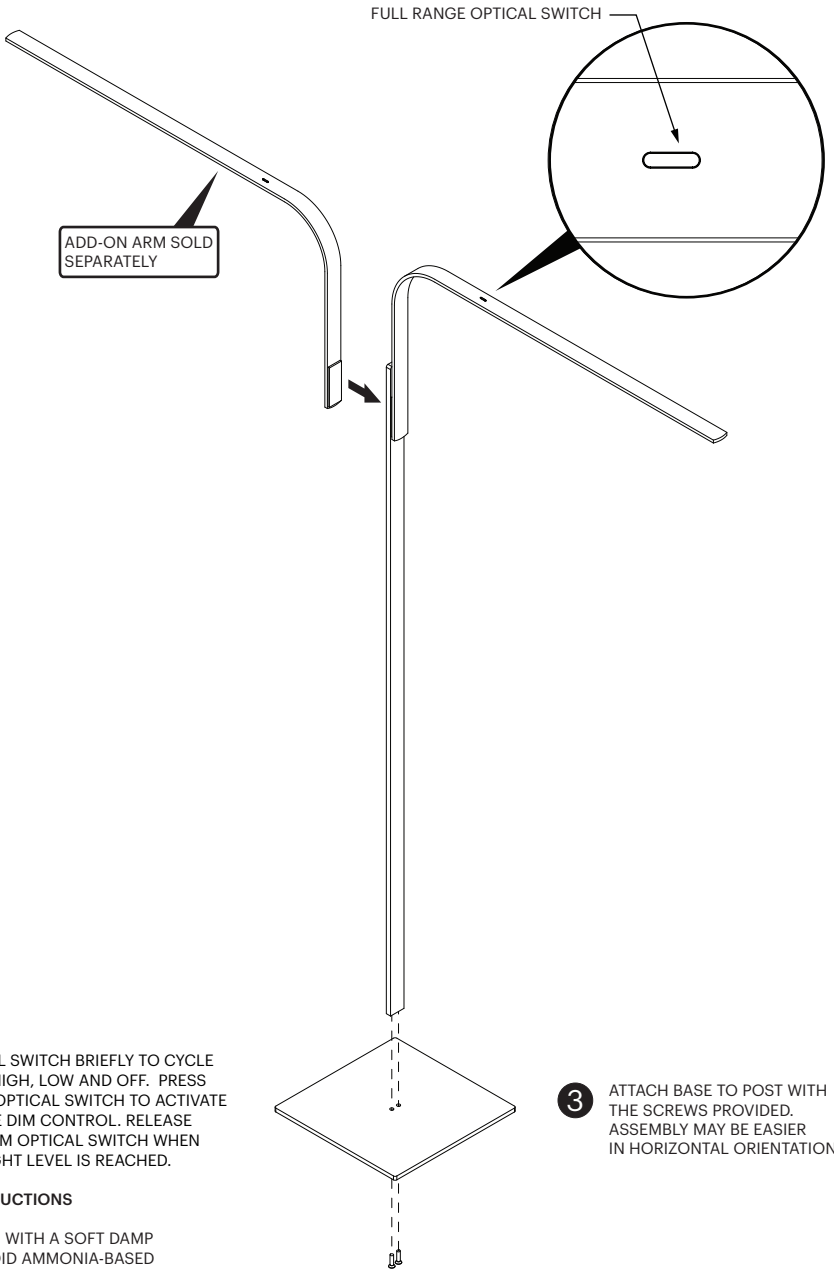

Pablo®

LIM

ASSEMBLY & INSTALLATION INSTRUCTIONS

Pablo®

LIM

LIM BLOCK

LIM C UNDERSURFACE

Pablo®

LIM

LIM FLOOR

NOTE

TAP OPTICAL SWITCH BRIEFLY TO CYCLE THROUGH HIGH, LOW AND OFF. PRESS AND HOLD OPTICAL SWITCH TO ACTIVATE FULL RANGE DIM CONTROL. RELEASE FINGER FROM OPTICAL SWITCH WHEN DESIRED LIGHT LEVEL IS REACHED.