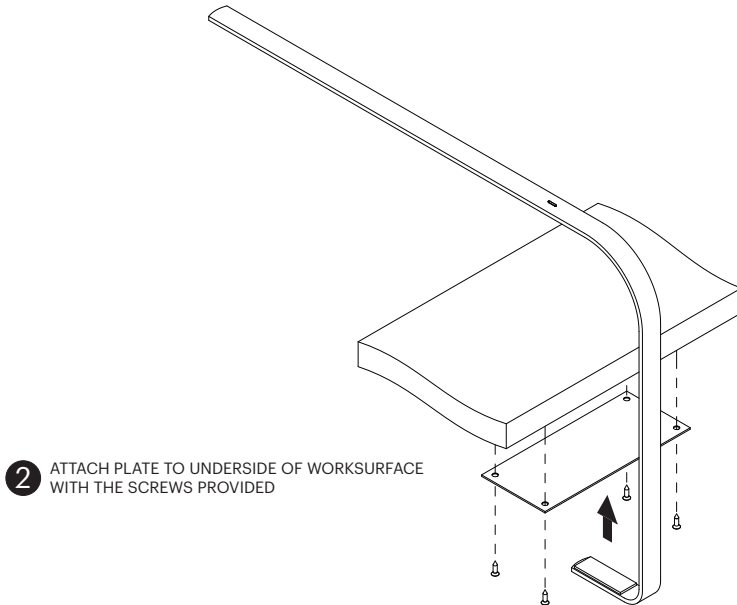

LIM C UNDERSURFACE