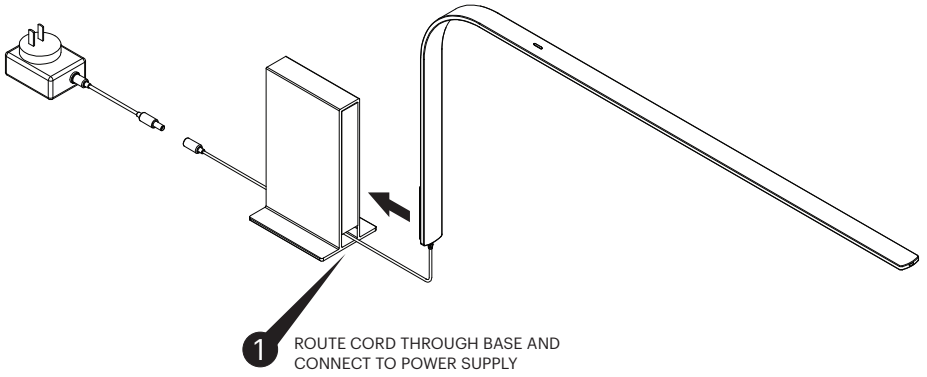

Pablo®

LIM

ASSEMBLY & INSTALLATION INSTRUCTIONS

Pablo®

LIM

LIM BLOCK

LIM C UNDERSURFACE

Pablo®

LIM

LIM FLOOR

NOTE

TAP OPTICAL SWITCH BRIEFLY TO CYCLE THROUGH HIGH, LOW AND OFF. PRESS AND HOLD OPTICAL SWITCH TO ACTIVATE FULL RANGE DIM CONTROL. RELEASE FINGER FROM OPTICAL SWITCH WHEN DESIRED LIGHT LEVEL IS REACHED.