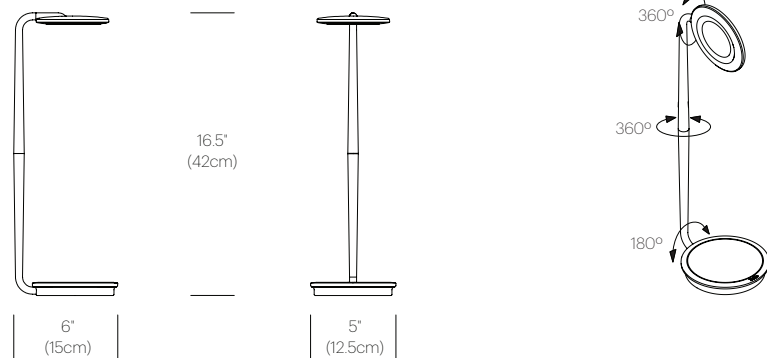

CERTIFICATIONS

PACKAGING WEIGHT AND DIMENSIONS

Pixo:	3.45LBS	17" X 9.5" X 2"
	1.6KGS	43cm X 24cm X 5cm

NOTES

Occupancy sensor model available upon request. Custom requests can be considered on volume orders.

*Pixo Optical Table (with USB) will continue to be offered as part of the Pixo Collection until December 31, 2019. After January 1, 2019, Pixo Optical will be available on "Special Order Quantities" only. Our new Pixo Plus (with Wireless Charging + USB) will replace Pixo Optical as our new standard offering.

FINISHES

DIMENSIONS

PIXO

PIXO WALL

DESCRIPTION

Pixo offers maximum utility in a minimal footprint. The compact and efficient LED task light is highly adjustable, allowing you to focus warm, glare-free light where you need it most. For added convenience, the elegant form factor features full-range dimming via its easy to use optical switch. The base integrates a USB port for charging mobile devices. Pixo now offers an expansive array of expressive and sophisticated colors to suit every discerning taste.

FEATURES

- 360° arm rotation
- 180° arm tilt
- 360° shade rotation
- USB charging port
- Advanced LED array eliminates multiple shadows
- ADA compliant
- Ships flat-packed

SPECIFICATIONS

- Voltage: 120-240V 50-60Hz
- Power consumption: 6W MAX
- Color temperature: 3000K
- Luminosity: 325 Lumens
- Luminaire efficacy: 54 Lumens/Watt
- Color Rendition Index: 90 CRI
- 50K hour lifespan
- Cable length: 6' (182cm)
- Global multi-plug adapter available
- 1 year warranty