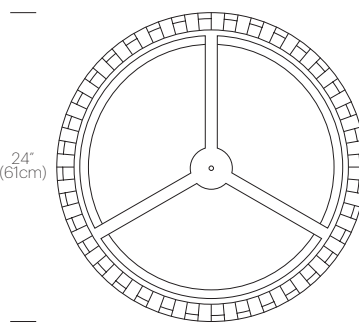

SOLIS DRUM 24/36

DESCRIPTION

The new Solis Drum Pendant is the latest addition to the elegant Solis suspension family. Featuring a uniquely engaging blend of light and shadow, Solis Drum is made of laser cut polyester fabric combined with an aluminum top and bottom ring construction that allows the shade to hang under tension. Solis Drum also employs a stunning LED dome diffusor that spans across the full diameter of the top ring, radiating light down and sideways to cast shimmering warm patterns onto the space that surrounds it. The effect is a sense of weightlessness that invites a new kind of relationship with the light source. Perfect over a dining table, an entryway or in large groupings.

CERTIFICATIONS

PACKAGING WEIGHT AND DIMENSIONS

Solis Drum 24:	11LBS	26" X 26" X 6"
	5KGS	61cm X 61cm X 15cm
Solis Drum 36:	16.4LBS	38" X 38" X 8"
	7.5KGS	96.5cm X 96.5cm X 20.3cm

NOTES

Custom requests can be considered on volume orders.

FINISHES

DIMENSIONS

SOLIS DRUM 24

SOLIS DRUM 36

SOLIS DRUM FLUSH 24/36

DESCRIPTION

The Solis Drum Flush is the latest addition to the elegant Solis Family. Featuring a uniquely engaging blend of light and shadow, Solis Drum Flush is made of laser cut polyester fabric combined with a stainless steel top and bottom ring construction that allows the shade to hang under tension. Solis Drum Flush also employs a stunning LED dome diffuser that spans across the full diameter of the top ring, radiating light down and sideways to cast shimmering warm patterns onto the space that surrounds it. The effect is a sense of weightlessness that invites a new kind of relationship with the light source. Perfect over a dining table, an entryway or in large groupings.

CERTIFICATIONS

PACKAGING WEIGHT AND DIMENSIONS

Solis Drum Flush 24:	11LBS	26" X 26" X 6"
	5KGS	61cm X 61cm X 15cm
Solis Drum Flush 36:	16.4LBS	38" X 38" X 8"
	7.5KGS	96.5cm X 96.5cm X 20.3cm

NOTES

Custom requests can be considered on volume orders