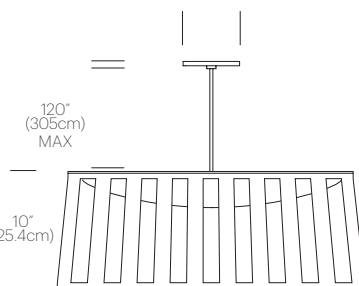

SOLIS DRUM 24/36

DESCRIPTION

The new Solis Drum Pendant is the latest addition to the elegant Solis suspension family. Featuring a uniquely engaging blend of light and shadow, Solis Drum is made of laser cut polyester fabric combined with an aluminum top and bottom ring construction that allows the shade to hang under tension. Solis Drum also employs a stunning LED dome diffusor that spans across the full diameter of the top ring, radiating light down and sideways to cast shimmering warm patterns onto the space that surrounds it. The effect is a sense of weightlessness that invites a new kind of relationship with the light source. Perfect over a dining table, an entryway or in large groupings.

CERTIFICATIONS

PACKAGING WEIGHT AND DIMENSIONS

Solis Drum 24:	11LBS	26" X 26" X 6"
	5KGS	61cm X 61cm X 15cm
Solis Drum 36:	16.4LBS	38" X 38" X 8"
	7.5KGS	96.5cm X 96.5cm X 20.3cm

NOTES

Custom requests can be considered on volume orders.

FINISHES

DIMENSIONS

SOLIS DRUM 24

SOLIS DRUM 36

SOLIS DRUM FLUSH 24/36

DESCRIPTION

The Solis Drum Flush is the latest addition to the elegant Solis Family. Featuring a uniquely engaging blend of light and shadow, Solis Drum Flush is made of laser cut polyester fabric combined with a stainless steel top and bottom ring construction that allows the shade to hang under tension. Solis Drum Flush also employs a stunning LED dome diffuser that spans across the full diameter of the top ring, radiating light down and sideways to cast shimmering warm patterns onto the space that surrounds it. The effect is a sense of weightlessness that invites a new kind of relationship with the light source. Perfect over a dining table, an entryway or in large groupings.

CERTIFICATIONS

PACKAGING WEIGHT AND DIMENSIONS

Solis Drum Flush 24:	11LBS	26" X 26" X 6"
	5KGS	61cm X 61cm X 15cm
Solis Drum Flush 36:	16.4LBS	38" X 38" X 8"
	7.5KGS	96.5cm X 96.5cm X 20.3cm

NOTES

Custom requests can be considered on volume orders