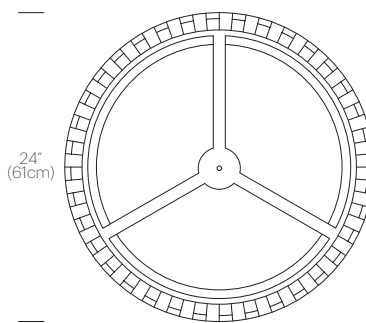

NOTES

Custom requests can be considered on volume orders

SOLIS DRUM 24