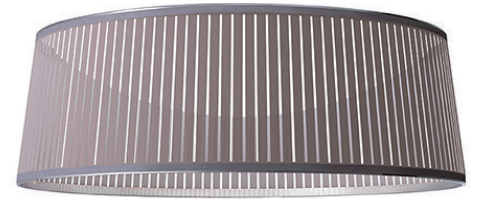

SOLIS DRUM 24/36

DESCRIPTION

The new Solis Drum Pendant is the latest addition to the elegant Solis suspension family. Featuring a uniquely engaging blend of light and shadow, Solis Drum is made of laser cut polyester fabric combined with an aluminum top and bottom ring construction that allows the shade to hang under tension. Solis Drum also employs a stunning LED dome diffusor that spans across the full diameter of the top ring, radiating light down and sideways to cast shimmering warm patterns onto the space that surrounds it. The effect is a sense of weightlessness that invites a new kind of relationship with the light source. Perfect over a dining table, an entryway or in large groupings.

FINISHES

DIMENSIONS

SOLIS DRUM 24

SOLIS DRUM 36

SOLIS DRUM FLUSH 24/36

DESCRIPTION

The Solis Drum Flush is the latest addition to the elegant Solis Family. Featuring a uniquely engaging blend of light and shadow, Solis Drum Flush is made of laser cut polyester fabric combined with a stainless steel top and bottom ring construction that allows the shade to hang under tension. Solis Drum Flush also employs a stunning LED dome diffuser that spans across the full diameter of the top ring, radiating light down and sideways to cast shimmering warm patterns onto the space that surrounds it. The effect is a sense of weightlessness that invites a new kind of relationship with the light source. Perfect over a dining table, an entryway or in large groupings.