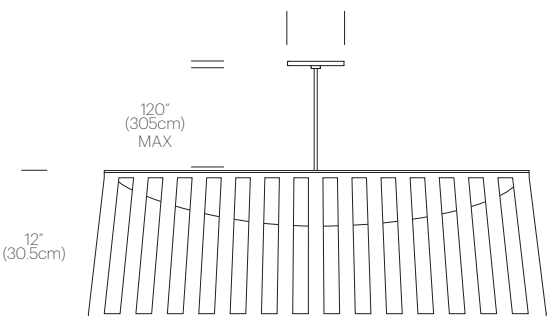

SOLIS DRUM 24/36

DESCRIPTION

The new Solis Drum Pendant is the latest addition to the elegant Solis suspension family. Featuring a uniquely engaging blend of light and shadow, Solis Drum is made of laser cut polyester fabric combined with an aluminum top and bottom ring construction that allows the shade to hang under tension. Solis Drum also employs a stunning LED dome diffusor that spans across the full diameter of the top ring, radiating light down and sideways to cast shimmering warm patterns onto the space that surrounds it. The effect is a sense of weightlessness that invites a new kind of relationship with the light source. Perfect over a dining table, an entryway or in large groupings.

CERTIFICATIONS

PACKAGING WEIGHT AND DIMENSIONS

Solis Drum 24:	11LBS	26" X 26" X 6"
	5KGS	61cm X 61cm X 15cm
Solis Drum 36:	16.4LBS	38" X 38" X 8"
	7.5KGS	96.5cm X 96.5cm X 20.3cm

NOTES

Custom requests can be considered on volume orders.

FINISHES

DIMENSIONS

SOLIS DRUM 24

SOLIS DRUM 36

SOLIS DRUM FLUSH 24/36

DESCRIPTION

The Solis Drum Flush is the latest addition to the elegant Solis Family. Featuring a uniquely engaging blend of light and shadow, Solis Drum Flush is made of laser cut polyester fabric combined with a stainless steel top and bottom ring construction that allows the shade to hang under tension. Solis Drum Flush also employs a stunning LED dome diffuser that spans across the full diameter of the top ring, radiating light down and sideways to cast shimmering warm patterns onto the space that surrounds it. The effect is a sense of weightlessness that invites a new kind of relationship with the light source. Perfect over a dining table, an entryway or in large groupings.

CERTIFICATIONS

PACKAGING WEIGHT AND DIMENSIONS

Solis Drum Flush 24:	11LBS	26" X 26" X 6"
	5KGS	61cm X 61cm X 15cm
Solis Drum Flush 36:	16.4LBS	38" X 38" X 8"
	7.5KGS	96.5cm X 96.5cm X 20.3cm

NOTES

Custom requests can be considered on volume orders