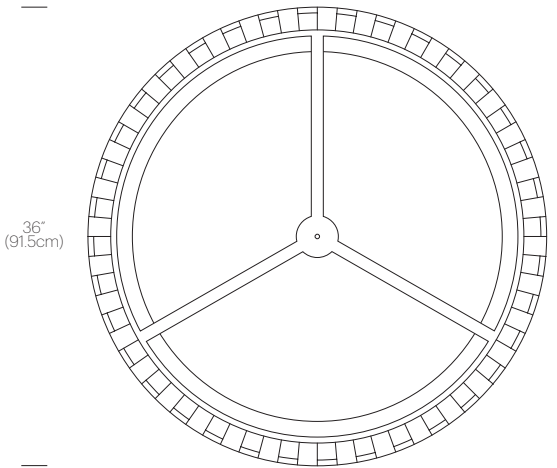

SOLIS DRUM 24/36

DESCRIPTION

The new Solis Drum Pendant is the latest addition to the elegant Solis suspension family. Featuring a uniquely engaging blend of light and shadow, Solis Drum is made of laser cut polyester fabric combined with an aluminum top and bottom ring construction that allows the shade to hang under tension. Solis Drum also employs a stunning LED dome diffusor that spans across the full diameter of the top ring, radiating light down and sideways to cast shimmering warm patterns onto the space that surrounds it. The effect is a sense of weightlessness that invites a new kind of relationship with the light source. Perfect over a dining table, an entryway or in large groupings.

CERTIFICATIONS

PACKAGING WEIGHT AND DIMENSIONS

Solis Drum 24:	11LBS	26" X 26" X 6"
	5KGS	61cm X 61cm X 15cm
Solis Drum 36:	16.4LBS	38" X 38" X 8"
	7.5KGS	96.5cm X 96.5cm X 20.3cm

NOTES

Custom requests can be considered on volume orders.

FINISHES

DIMENSIONS

SOLIS DRUM 24

SOLIS DRUM 36

SOLIS DRUM FLUSH 24/36

DESCRIPTION

The Solis Drum Flush is the latest addition to the elegant Solis Family. Featuring a uniquely engaging blend of light and shadow, Solis Drum Flush is made of laser cut polyester fabric combined with a stainless steel top and bottom ring construction that allows the shade to hang under tension. Solis Drum Flush also employs a stunning LED dome diffuser that spans across the full diameter of the top ring, radiating light down and sideways to cast shimmering warm patterns onto the space that surrounds it. The effect is a sense of weightlessness that invites a new kind of relationship with the light source. Perfect over a dining table, an entryway or in large groupings.

CERTIFICATIONS

PACKAGING WEIGHT AND DIMENSIONS

Solis Drum Flush 24:	11LBS	26" X 26" X 6"
	5KGS	61cm X 61cm X 15cm
Solis Drum Flush 36:	16.4LBS	38" X 38" X 8"
	7.5KGS	96.5cm X 96.5cm X 20.3cm

NOTES

Custom requests can be considered on volume orders