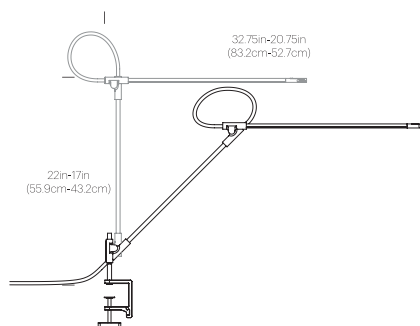

CERTIFICATIONS

Intertek

PACKAGING WEIGHT AND DIMENSIONS

Superlight Table:	8.3LBS	28" X 9" X 3.5"
	3.7KGS	71cm X 23cm X 9cm

NOTES

Custom requests can be considered on volume orders

SUPERLIGHT TABLE

SUPERLIGHT WALL

SUPERLIGHT CLAMP

SUPERLIGHT GROMMET

Pablo

SUPERLIGHT FLOOR

DESCRIPTION

Superlight balances the demands of both workplace and home with a combination of minimal form and maximal function. Superlight is a task light reduced to its essence. A gestural line in space resulting in a precise yet playful structure defying gravity with an appearance of near weightlessness. Superlight achieves fluid, sweeping movement in every direction with a full 3-axis range of motion providing warm, glare-free LED light exactly where you need it. Superlight is available as a desk, floor, wall, clamp or grommet mounted fixture.

FEATURES

- 3-axis rotation at each joint
- Ultra-light minimal frame
- Felt base pad
- Advanced LED array eliminates multiple shadows
- Ships flat-packed

SPECIFICATIONS

- Voltage: 120-240V 50-60Hz
- Power consumption: 8.5W
- Color temperature: 3000K
- Luminosity: 700 Lumens
- Luminaire efficacy: 81 Lumens/watt
- Color rendition index: 85+
- 50K hour lifespan
- Cable length: 9' (274cm)
- Global multi-plug adapter available
- Title 20 compliant
- 1 year warranty
- Patent pending