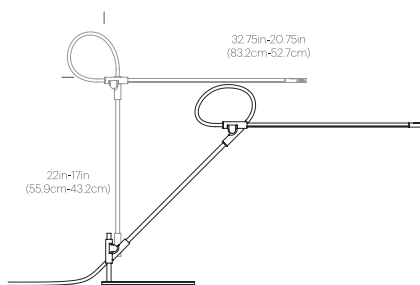

CERTIFICATIONS

Intertek

PACKAGING WEIGHT AND DIMENSIONS

Superlight Table:	8.3LBS	28" X 9" X 3.5"
	3.7KGS	71cm X 23cm X 9cm

NOTES

Custom requests can be considered on volume orders

SUPERLIGHT TABLE

SUPERLIGHT WALL

FEATURES

- 3-axis rotation at each joint
- Ultra-light minimal frame
- Felt base pad
- Advanced LED array eliminates multiple shadows
- Ships flat-packed

SPECIFICATIONS

- Voltage: 120-240V 50-60Hz
- Power consumption: 8.5W
- Color temperature: 3000K
- Luminosity: 700 Lumens
- Luminaire efficacy: 81 Lumens/watt
- Color rendition index: 85+
- 50K hour lifespan
- Cable length: 9' (274cm)
- Global multi-plug adapter available
- Title 20 compliant
- 1 year warranty
- Patent pending