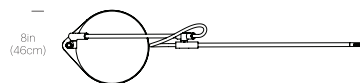

CERTIFICATIONS

Intertek

PACKAGING WEIGHT AND DIMENSIONS

Superlight Table:	8.3LBS	28" X 9" X 3.5"
	3.7KGS	71cm X 23cm X 9cm

NOTES

Custom requests can be considered on volume orders

SUPERLIGHT TABLE

SUPERLIGHT WALL