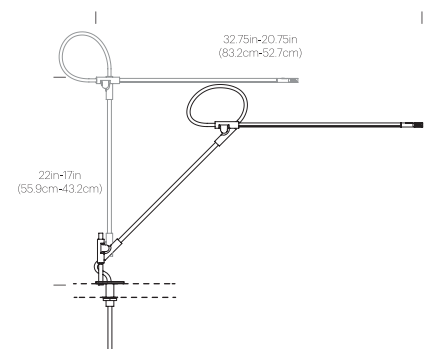

SUPERLIGHT GROMMET