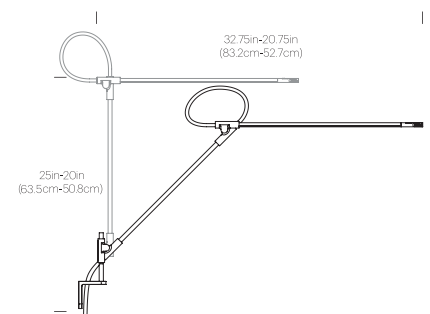

CERTIFICATIONS

Intertek

PACKAGING WEIGHT AND DIMENSIONS

Superlight Table:	8.3LBS	28" X 9" X 3.5"
	3.7KGS	71cm X 23cm X 9cm

NOTES

Custom requests can be considered on volume orders

SUPERLIGHT TABLE

SUPERLIGHT WALL

FEATURES

- 3-axis rotation at each joint
- Ultra-light minimal frame
- Felt base pad
- Advanced LED array eliminates multiple shadows
- Ships flat-packed

SPECIFICATIONS

- Voltage: 120-240V 50-60Hz
- Power consumption: 8.5W
- Color temperature: 3000K
- Luminosity: 700 Lumens
- Luminaire efficacy: 81 Lumens/watt
- Color rendition index: 85+
- 50K hour lifespan
- Cable length: 9' (274cm)
- Global multi-plug adapter available
- Title 20 compliant
- 1 year warranty
- Patent pending