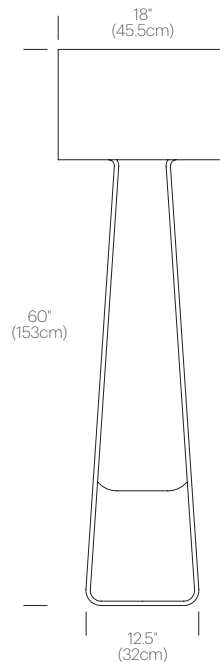

DIMENSIONS

TUBE TOP 60