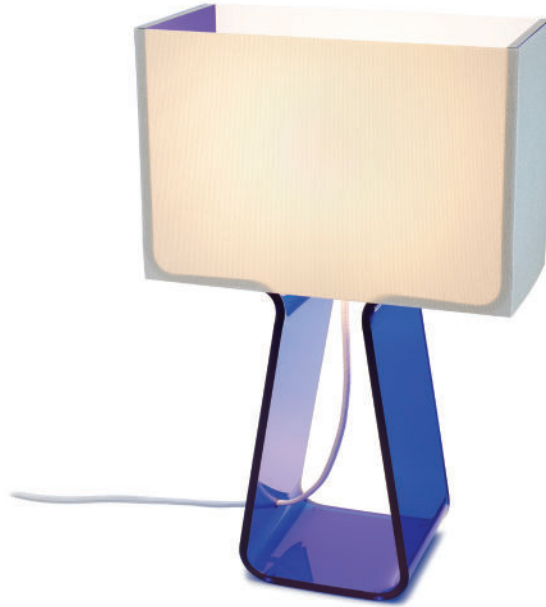

TUBE TOP COLORS

DESCRIPTION

A minimalist statement in form and proportion, Tube Top combines a transparent formed acrylic base to support its elegant mesh fabric shade in tension, steering away from conventional modes of construction. Its lightweight shade appears to float freely, gently tethered by its fabric cable.

FIXTURE TYPE

Table

LIGHT SOURCE

TT C: (1) Glossy White E12 candelabra base 60W G16½ bulb: 672 lm

PRODUCT CODES

Tube Top (Yellow):	TUBE 14 YEL
Tube Top (Bright Green):	TUBE 14 GRN
Tube Top (Ruby Red):	TUBE 14 RED
Tube Top (Hot Pink):	TUBE 14 PIN
Tube Top (Sky Blue):	TUBE 14 SKY
Tube Top (Cobalt Blue):	TUBE 14 BLU

LIGHT CONTROL

Full range dim (In-line rotary dimmer)

FEATURES

Full-range dimmer

SPECIFICATIONS

Voltage: 120V or 220V

Cable length: 6' (182cm)

1 year warranty

CERTIFICATIONS

PACKAGING WEIGHT AND DIMENSIONS

TT 14:	3.55LBS	16" X 11" X 5.5"
	1.6KGS	41cm X 28cm X 14cm

NOTES

Custom requests can be considered on volume orders

FINISHES

WHITE/
GREEN

WHITE/
HOT PINK

WHITE/
YELLOW

WHITE/
SKY BLUE

WHITE/
COBALT

WHITE/
RUBY RED

DIMENSIONS

TUBE TOP COLOR