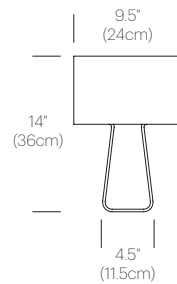

CERTIFICATIONS

PACKAGING WEIGHT AND DIMENSIONS

TT 14:	3.55LBS	16" X 11" X 5.5"
	1.6KGS	41cm X 28cm X 14cm
TT 21:	9.45LBS	23" X 16" X 8"
	4.3KGS	58cm X 41cm X 20cm
TT 27:	18.6LBS	29" X 21" X 12.5"
	8.4KGS	74cm X 53cm X 32cm

CERTIFICATIONS

PACKAGING WEIGHT AND DIMENSIONS

TT 14:	3.55LBS	16" X 11" X 5.5"
	1.6KGS	41cm X 28cm X 14cm

NOTES

Custom requests can be considered on volume orders

FINISHES

WHITE/
GREEN

WHITE/
HOT PINK

WHITE/
YELLOW

WHITE/
SKY BLUE

WHITE/
COBALT

WHITE/
RUBY RED

DIMENSIONS

TUBE TOP COLOR

TUBE TOP FLOOR

DESCRIPTION

CERTIFICATIONS

PACKAGING WEIGHT AND DIMENSIONS

TT 60:	47.25LBS	63" X 20" X 12"
	21.4KGS	160cm X 51cm X 30cm

NOTES

Custom requests can be considered on volume orders

FINISHES

WHITE/
CLEAR

WHITE/
CHARCOAL