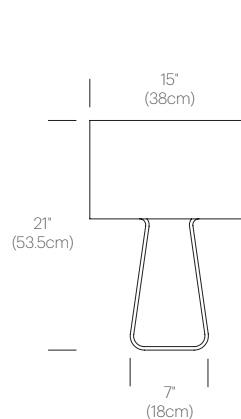

CERTIFICATIONS

PACKAGING WEIGHT AND DIMENSIONS

TT 14:	3.55LBS	16" X 11" X 5.5"
	1.6KGS	41cm X 28cm X 14cm
TT 21:	9.45LBS	23" X 16" X 8"
	4.3KGS	58cm X 41cm X 20cm
TT 27:	18.6LBS	29" X 21" X 12.5"
	8.4KGS	74cm X 53cm X 32cm

NOTES

Custom requests can be considered on volume orders

FINISHES

DIMENSIONS

TUBE TOP 14

TUBE TOP 21

TUBE TOP 27

TUBE TOP COLORS

CERTIFICATIONS

PACKAGING WEIGHT AND DIMENSIONS

TT 14:	3.55LBS	16" X 11" X 5.5"
	1.6KGS	41cm X 28cm X 14cm

NOTES

Custom requests can be considered on volume orders

FINISHES

WHITE/
GREEN

WHITE/
HOT PINK