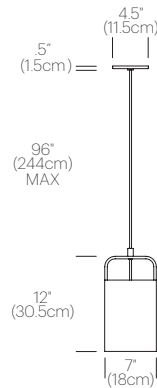

CERTIFICATIONS

PACKAGING WEIGHT AND DIMENSIONS

TT 60:	47.25LBS	63" X 20" X 12"
	21.4KGS	160cm X 51cm X 30cm

NOTES

Custom requests can be considered on volume orders

FINISHES

WHITE/
CLEAR

WHITE/
CHARCOAL

CERTIFICATIONS

UL listed components

PACKAGING WEIGHT AND DIMENSIONS

TTP 7:	5.5LBS	16" X 10.5" X 9.5"
	2.5KGS	41cm X 27cm X 24cm
TTP 14:	9.45LBS	21" X 12.5" X 19"
	4.3KGS	53cm X 32cm X 48cm
TTP 18:	12.85LBS	21" X 12.5" X 19"
	5.8KGS	53cm X 32cm X 48cm
TTP 36:	20LBS	38" X 11.5" X 15.5"
	9.1KGS	97cm X 29cm X 39cm

NOTES

Custom requests can be considered on volume orders

FINISHES

WHITE/
CLEAR

DIMENSIONS

TUBE TOP PENDANT 7

TUBE TOP PENDANT 14

TUBE TOP PENDANT 18