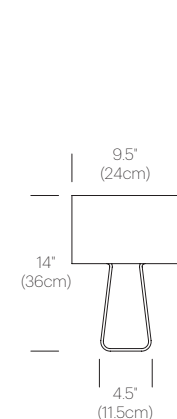

CERTIFICATIONS

PACKAGING WEIGHT AND DIMENSIONS

TT 14:	3.55LBS	16" X 11" X 5.5"
	1.6KGS	41cm X 28cm X 14cm
TT 21:	9.45LBS	23" X 16" X 8"
	4.3KGS	58cm X 41cm X 20cm
TT 27:	18.6LBS	29" X 21" X 12.5"
	8.4KGS	74cm X 53cm X 32cm

NOTES

Custom requests can be considered on volume orders

FINISHES

DIMENSIONS

TUBE TOP 14

TUBE TOP 21

TUBE TOP 27

TUBE TOP COLORS

CERTIFICATIONS

PACKAGING WEIGHT AND DIMENSIONS

TT 14:	3.55LBS	16" X 11" X 5.5"
	1.6KGS	41cm X 28cm X 14cm

NOTES

Custom requests can be considered on volume orders

FINISHES

WHITE/
GREEN

WHITE/
HOT PINK