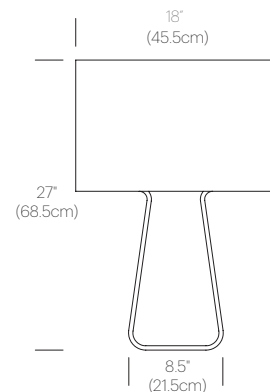

CERTIFICATIONS

PACKAGING WEIGHT AND DIMENSIONS

TT 14:	3.55LBS	16" X 11" X 5.5"
	1.6KGS	41cm X 28cm X 14cm
TT 21:	9.45LBS	23" X 16" X 8"
	4.3KGS	58cm X 41cm X 20cm
TT 27:	18.6LBS	29" X 21" X 12.5"
	8.4KGS	74cm X 53cm X 32cm

NOTES

Custom requests can be considered on volume orders

FINISHES

DIMENSIONS

TUBE TOP 14

TUBE TOP 21

TUBE TOP 27

TUBE TOP COLORS

CERTIFICATIONS

PACKAGING WEIGHT AND DIMENSIONS

TT 14:	3.55LBS	16" X 11" X 5.5"
	1.6KGS	41cm X 28cm X 14cm

NOTES

Custom requests can be considered on volume orders

FINISHES

WHITE/
GREEN

WHITE/
HOT PINK