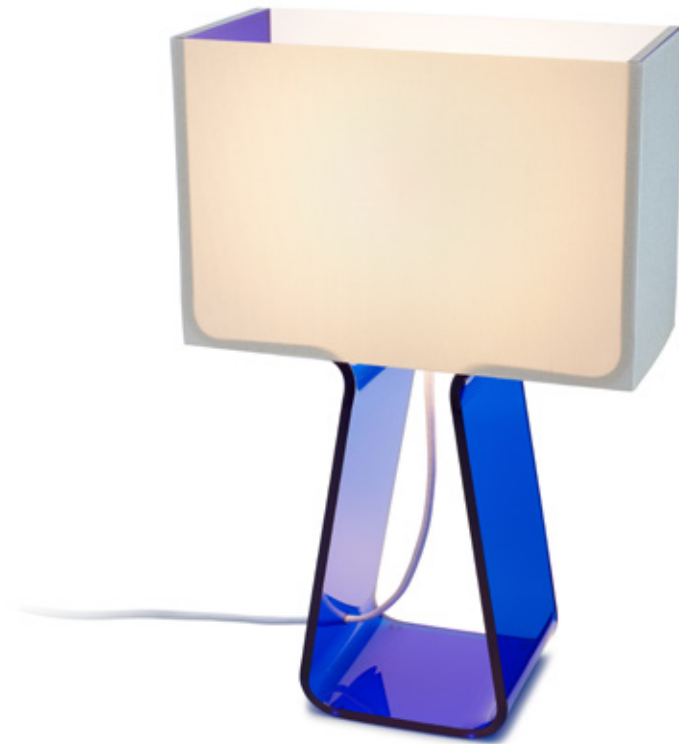

Pablo®

TUBE TOP

TUBE TOP

DESCRIPTION

A minimalist statement in form and proportion, Tube Top combines a transparent formed acrylic base to support its elegant mesh fabric shade in tension, steering away from conventional modes of construction. Its lightweight shade appears to float freely, gently tethered by its fabric cord. Tube Top is available in multiple table, floor and pendant models.

DESIGNER

Peter Stathis 2006

MATERIALS

- Polyester mesh shade
- Acrylic body
- Fabric cord

FEATURES

- Full-range dim (in-line rotary dimmer)
- Multiple sizes for a variety of applications

SPECIFICATIONS

- Voltage: 120V or 240V
- Cord length: 6' (182cm)
- 1 year warranty
- Certifications: UL listed components

DESIGNER

Peter Stathis 2009

MATERIALS

- Polyester mesh shade
- Acrylic body
- Fabric cord

FEATURES

- Full-range dim (in-line rotary dimmer)

SPECIFICATIONS

- Voltage: 120V or 240V
- Cord Length: 6' (182cm)
- 1 year warranty
- Certifications: UL listed components

BULB TYPE

- TT 14: (1x) E12 60W G16.5 White

DIMENSIONS

- TT 14: 14"H X 9.5"W X 4.5"D

PENDANT

DESCRIPTION

Tube Top is newly reborn as a suspension lamp, fusing its brilliant transparent acrylic surfaces with a soft and diffused fabric shade held in tension. Tube Top Pendant is a minimalist statement in form and proportion providing remarkable and fully dimmable illumination for home and contract applications. Lamps can be hung individually or in multiples.