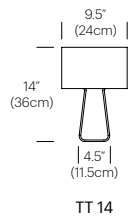

BULB TYPE

- TT 14: (1x) G16 (60W) Glossy White
- TT 21: (2x) BT-15 (60W) Soft White
- TT 27: (2x) BT-15 (100W) Soft White
- TT 60: (2x) BT-15 (100W) Soft White

DIMENSIONS

- TT 14: 14"H X 9.5"W X 4.5"D
- TT 21: 21"H X 14.5"W X 6.5"D
- TT 27: 27"H X 18"W X 9"D
- TT 60: 60"H X 18"W X 9"D

BULB TYPE

- TT 14: (1x) E12 60W G16.5 White

DIMENSIONS

- TT 14: 14"H X 9.5"W X 4.5"D

PENDANT

DESCRIPTION

Tube Top is newly reborn as a suspension lamp, fusing its brilliant transparent acrylic surfaces with a soft and diffused fabric shade held in tension. Tube Top Pendant is a minimalist statement in form and proportion providing remarkable and fully dimmable illumination for home and contract applications. Lamps can be hung individually or in multiples.

BULB TYPE

- TTP 7: (1x) E26-60W BT-15 White bulb
- TTP 14: (2x) E26-60W BT-15 White bulb
- TTP 18: (2x) E26-100W- BT-15 White bulb
- TTP 36: (4x) E26-100W-BT-15 White bulb

DIMENSIONS

TTP 7: 7"W X 12"H X 6.5"D

TTP 14: 14"W X 12"H X 6.5"D

TTP 18: 18"W X 15"H X 9"D

TTP 36: 36"W X 12"H X 8"D

DIMENSIONS

TUBE TOP PENDANT

TUBE TOP

TUBE TOP COLORS

FINISH OPTIONS