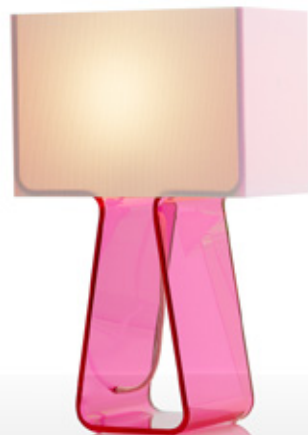

Pablo®

TUBE TOP

TUBE TOP

DESCRIPTION

A minimalist statement in form and proportion, Tube Top combines a transparent formed acrylic base to support its elegant mesh fabric shade in tension, steering away from conventional modes of construction. Its lightweight shade appears to float freely, gently tethered by its fabric cord. Tube Top is available in multiple table, floor and pendant models.

COLORS

DESCRIPTION

Tube Top 14 is available in 6 vibrant colors. Combined with a luminous white mesh fabric, the resulting color combination is magical and fully dimmable. Perfect for any toddler's room or the child in you. Mix and match them for the ultimate in color layering.

DESIGNER

Peter Stathis 2009

MATERIALS

- Polyester mesh shade
- Acrylic body
- Fabric cord

FEATURES

- Full-range dim (in-line rotary dimmer)

SPECIFICATIONS

- Voltage: 120V or 240V
- Cord Length: 6' (182cm)
- 1 year warranty
- Certifications: UL listed components

BULB TYPE

- TT 14: (1x) E12 60W G16.5 White

DIMENSIONS

- TT 14: 14"H X 9.5"W X 4.5"D

PENDANT

DESCRIPTION

Tube Top is newly reborn as a suspension lamp, fusing its brilliant transparent acrylic surfaces with a soft and diffused fabric shade held in tension. Tube Top Pendant is a minimalist statement in form and proportion providing remarkable and fully dimmable illumination for home and contract applications. Lamps can be hung individually or in multiples.