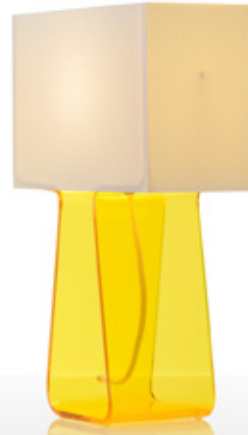

Pablo®

TUBE TOP

TUBE TOP

DESCRIPTION

A minimalist statement in form and proportion, Tube Top combines a transparent formed acrylic base to support its elegant mesh fabric shade in tension, steering away from conventional modes of construction. Its lightweight shade appears to float freely, gently tethered by its fabric cord. Tube Top is available in multiple table, floor and pendant models.

COLORS

DESCRIPTION

Tube Top 14 is available in 6 vibrant colors. Combined with a luminous white mesh fabric, the resulting color combination is magical and fully dimmable. Perfect for any toddler's room or the child in you. Mix and match them for the ultimate in color layering.

BULB TYPE

- TT 14: (1x) E12 60W G16.5 White

DIMENSIONS

- TT 14: 14"H X 9.5"W X 4.5"D

PENDANT

DESCRIPTION

Tube Top is newly reborn as a suspension lamp, fusing its brilliant transparent acrylic surfaces with a soft and diffused fabric shade held in tension. Tube Top Pendant is a minimalist statement in form and proportion providing remarkable and fully dimmable illumination for home and contract applications. Lamps can be hung individually or in multiples.