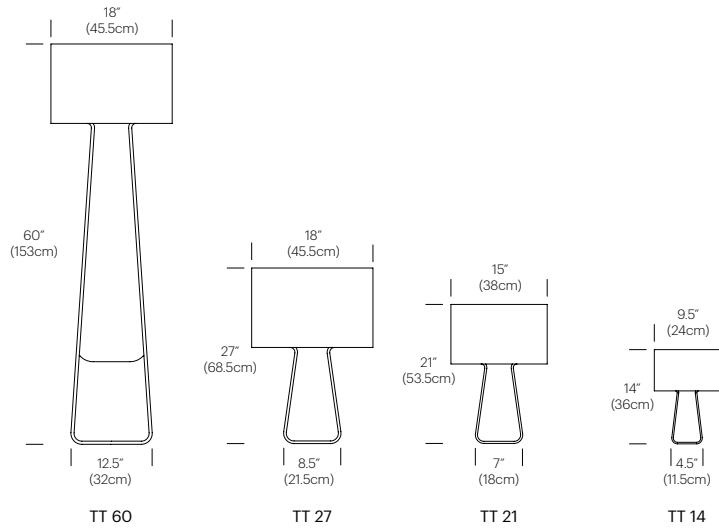

BULB TYPE

- TT 14: (1x) E12 60W G16.5 White

DIMENSIONS

- TT 14: 14"H X 9.5"W X 4.5"D

PENDANT

DESCRIPTION

Tube Top is newly reborn as a suspension lamp, fusing its brilliant transparent acrylic surfaces with a soft and diffused fabric shade held in tension. Tube Top Pendant is a minimalist statement in form and proportion providing remarkable and fully dimmable illumination for home and contract applications. Lamps can be hung individually or in multiples.

DESIGNER

Peter Stathis 2011

MATERIALS

- Polyester mesh shade
- Acrylic
- Nickel-chrome steel hardware
- Fabric cord

FEATURES

- Full range dim
- Easy assembly cable system

SPECIFICATIONS

- 120V
- Cord length: 8' (244cm)
- 1 year warranty
- Certifications: UL listed components

BULB TYPE

- TTP 7: (1x) E26-60W BT-15 White bulb
- TTP 14: (2x) E26-60W BT-15 White bulb
- TTP 18: (2x) E26-100W- BT-15 White bulb
- TTP 36: (4x) E26-100W-BT-15 White bulb

DIMENSIONS

TTP 7: 7"W X 12"H X 6.5"D

TTP 14: 14"W X 12"H X 6.5"D

TTP 18: 18"W X 15"H X 9"D

TTP 36: 36"W X 12"H X 8"D

DIMENSIONS

TUBE TOP PENDANT

TUBE TOP

TUBE TOP COLORS

FINISH OPTIONS