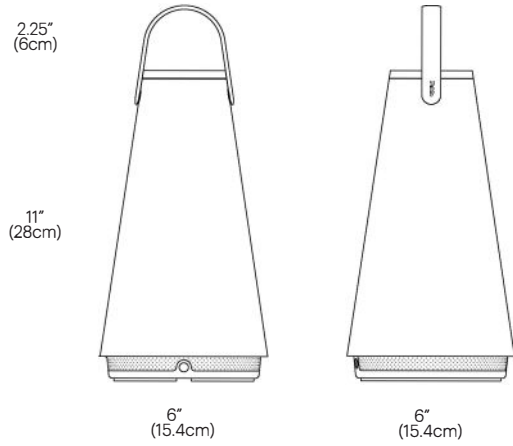

SPECIFICATIONS

- Voltage: 120-240V 50/60Hz
- Power consumption: 4.5W (light)
12W MAX (speakers)
- Color temperature: 2000-2700K
- Luminosity: 190 Lumens MAX
- Luminaire efficacy: 42 Lumens/Watt
- Charging time: Up to 3.5 hours
- Battery life: Up to 8 hours
- Weight: 2.85 lbs. (1.30 kg)
- Power cord length: 6' (183cm)
- Global multi-plug adapter available
- Certifications: TUV, CE, FCC, RoHS
- Patent pending

Pablo®

Silver / White

Pure White

DIMENSIONS

UMA

FINISH OPTIONS

BASE AND TOP RING FINISH

SILVER