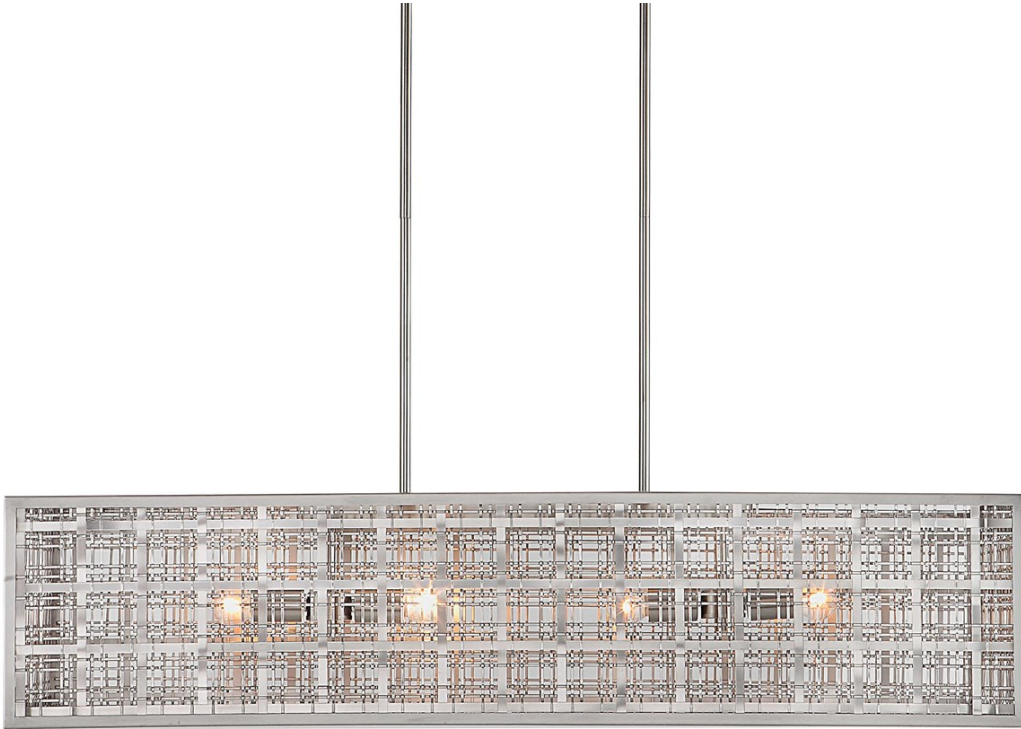

UTTERMOST

New

PENDLETON, 4 LT ISLAND

ITEM #21354

Plaid patterned woven satin nickel strips give us an updated traditional feel for this classic linear pendant. Includes 4-60 watt max Edison sockets. Supplied with 15' wire, 6-12" stems and 2-6" stems for adjustable installation.

Designer:	0
Dimensions:	10 H X 42 W X 15 D (in)
Weight:	19
Ship Via:	Small Parcel
UPC Number:	792977213544

Complementary Items

PENDLETON, 1 LT PENDANT

21569 | 11 H X 10 DIA. (IN)