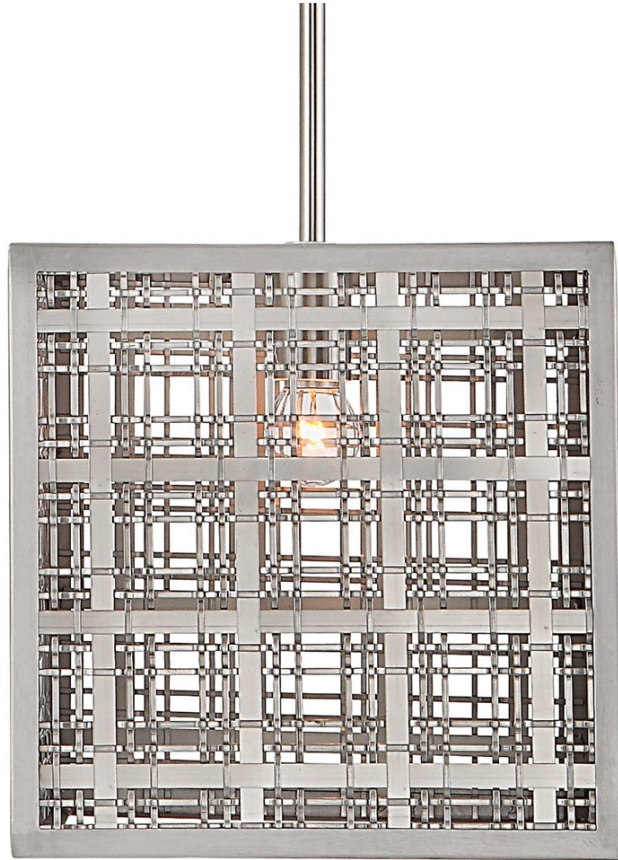

UTTERMOST

New

PENDLETON, 1 LT PENDANT

ITEM #21569

Plaid patterned woven satin nickel strips give us an updated traditional feel for this classic square pendant. Includes 1-60 watt max Edison socket. Supplied with 15' wire, 3-12" stems and 1-6" stems for adjustable installation.

Designer:	0
Dimensions:	11 H X 10 Dia. (in)
Weight:	9
Ship Via:	Small Parcel
UPC Number:	792977215692

Complementary Items

PENDLETON, 4 LT ISLAND

21354 | 10 H X 42 W X 15 D (IN)