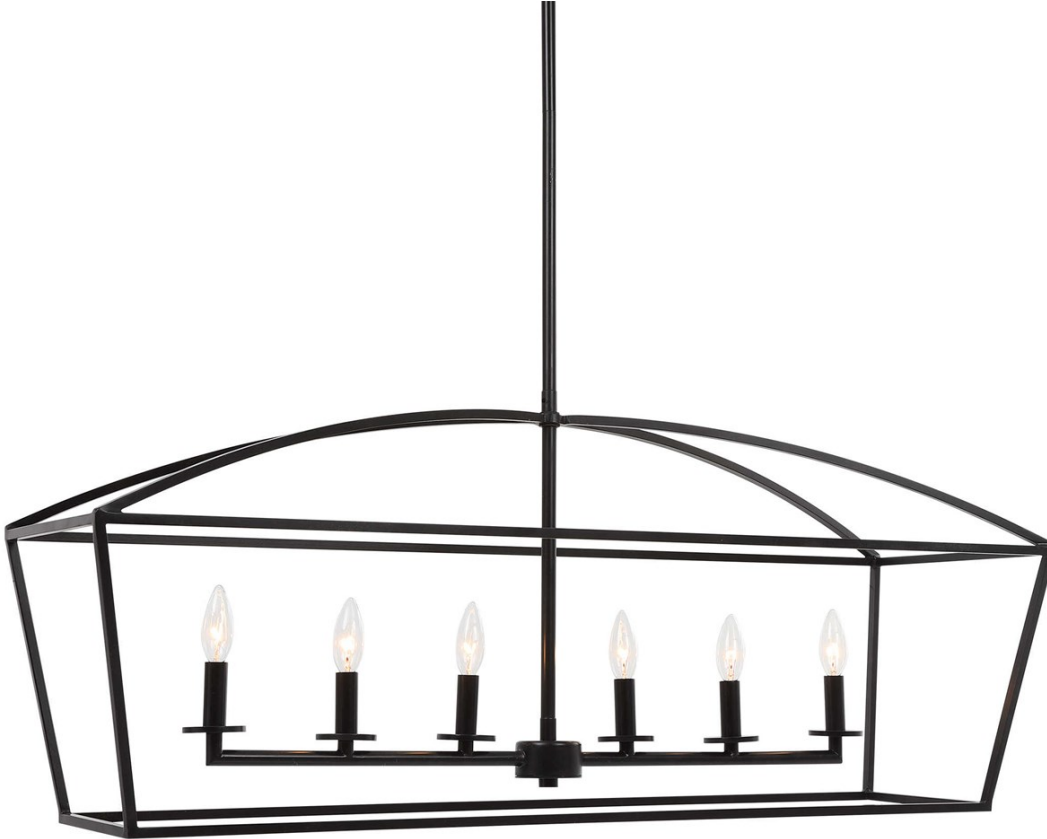

UTTERMOST

CLAYTON, 6 LT LINEAR CHANDELIER

ITEM #21348

Simple clean open frame lines are the focus of this vintage farm industrial 6 Lt. Linear chandelier. The deep dark weathered bronze finish is modernized with a matte luster. 6-60 watt max, candelabra sockets. Supplied with 20' wire, 3-12" stems, and 1-6" stem for adjustable installation.

Designer:	0
Dimensions:	18 H X 42 W X 13 D (in)
Weight:	27
Ship Via:	Small Parcel
UPC Number:	792977213483
Assembly Instructions:	Click Here