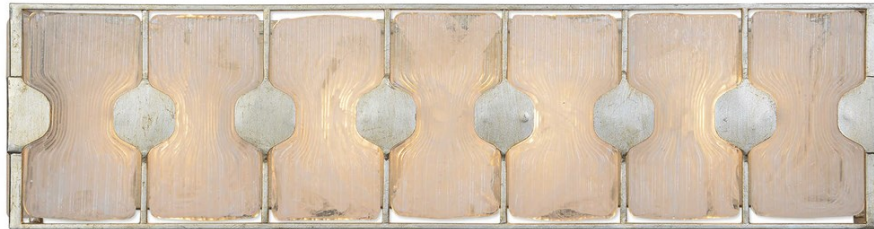

UTTERMOST

RENE, 4 LT VANITY STRIP

ITEM #22867

A classic 4 Lt. bath vanity fixture with exquisite handmade white swirl glass panels with pressed hourglass contours and peacock feather metal ornaments anchoring each glass. A transitional design with roots from the Art Deco period. With 4-60 watt max, Edison sockets.

Designer:	0
Dimensions:	7 H X 27 W X 4 D (in)
Weight:	16
Ship Via:	Small Parcel
UPC Number:	792977228678
Assembly Instructions:	Click Here