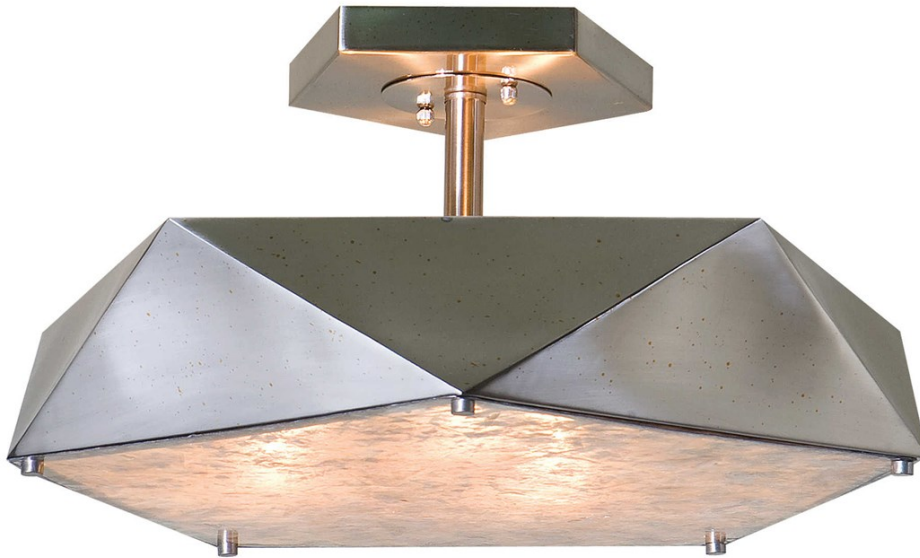

UTTERMOST

TESORO, 3 LT SEMI FLUSH MOUNT

ITEM #22274

Distressed antique nickel finish with a champagne mica diffuser.

Designer:	0
Dimensions:	11 H X 21 Dia. (in)
Weight:	7
Ship Via:	Small Parcel
UPC Number:	792977222744
Assembly Instructions:	Click Here