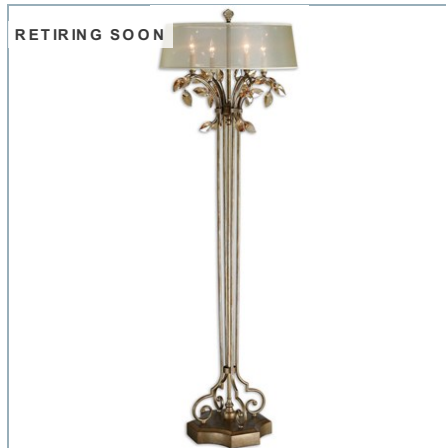

UTTERMOST

ALENYA, 6 LT CHANDELIER

ITEM #21246

Burnished gold metal with golden teak crystal leaves and a silken champagne sheer fabric shade. Supplied with 12' wire and 5' chain for adjustable installation.

Designer:	0
Dimensions:	29 H X 29 Dia. (in)
Weight:	28
Ship Via:	Oversize
UPC Number:	792977950661
Assembly Instructions:	Click Here

Complementary Items

ALENYA TABLE LAMP

26337-1 | 29H, SHADE 9H X 16W X 9D (IN)

ALENYA, 4 LT CHANDELIER

21245 | 25 H X 21 DIA. (IN)

ALENYA, 4 LT PENDANT

21962 | 21 H X 18 DIA. (IN)

ALENYA, 2 LT WALL SCONCE

22487 | 22 H X 12 W X 6 D (IN)

ALENYA FLOOR LAMP

28412-1 | 65H, SHADE 7H X 21 DIA. (IN)