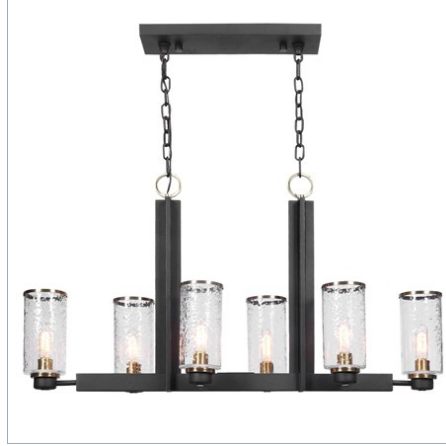

UTTERMOST

JARSDEL, 1 LT MINI PENDANT

ITEM #22191

Refined industrial with clean lines on our 1 Lt. mini pendant features a sanded black finish on the I-beam style frame with refined antique brass accents and clear meteor shower glass shade. Includes 1-60 watt max Edison socket. Supplied with 12' wire and 5' chain for adjustable installation.

Designer:	0
Dimensions:	23 H X 5 Dia. (in)
Weight:	8
Ship Via:	Small Parcel
UPC Number:	792977221914
Assembly Instructions:	Click Here

Complementary Items

JARSDDEL, 1 LT WALL SCONCE

22522 | 20 H X 5 W X 7 D (IN)

JARSDDEL, 6 LT ISLAND

21333 | 25 H X 45 W X 12 D (IN)