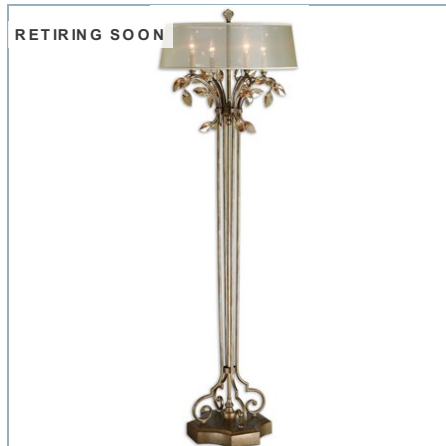

UTTERMOST

ALENYA, 2 LT WALL SCONCE

ITEM #22487

Burnished gold metal with golden teak crystal leaves and a silken champagne fabric shade with natural slubbing. With 2-60 watt max, candelabra sockets.

Designer:	0
Dimensions:	22 H X 12 W X 6 D (in)
Weight:	7
Ship Via:	Small Parcel
UPC Number:	792977224878
Assembly Instructions:	Click Here

Complementary Items

ALENYA TABLE LAMP

26337-1 | 29H, SHADE 9H X 16W X 9D (IN)

ALENYA, 4 LT CHANDELIER

21245 | 25 H X 21 DIA. (IN)

ALENYA, 4 LT PENDANT

21962 | 21 H X 18 DIA. (IN)

ALENYA, 6 LT CHANDELIER

21246 | 29 H X 29 DIA. (IN)

ALENYA FLOOR LAMP

28412-1 | 65H, SHADE 7H X 21 DIA. (IN)