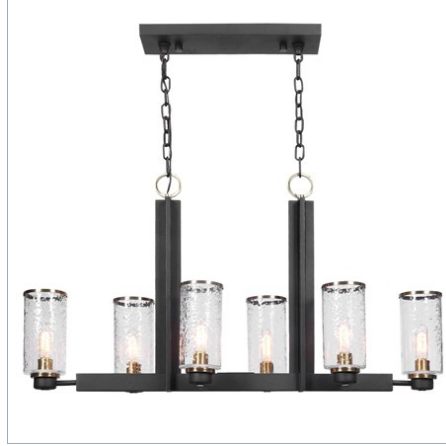

UTTERMOST

JARSDEL, 1 LT WALL SCONCE

ITEM #22522

Refined industrial with clean lines on our 1 Lt. wall sconce features a sanded black finish on the I-beam style frame with refined antique brass accents and clear meteor shower glass shades. Includes 1-60 watt max Edison socket.

Designer:	0
Dimensions:	20 H X 5 W X 7 D (in)
Weight:	7
Ship Via:	Small Parcel
UPC Number:	792977225226
Assembly Instructions:	Click Here

Complementary Items

JARSDDEL, 1 LT MINI PENDANT

22191 | 23 H X 5 DIA. (IN)

JARSDDEL, 6 LT ISLAND

21333 | 25 H X 45 W X 12 D (IN)