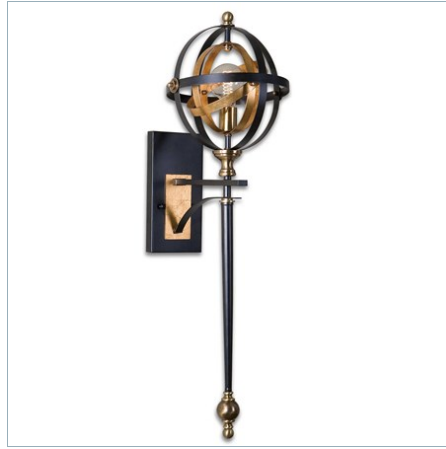

UTTERMOST

RONDURE, 1 LT PENDANT

ITEM #22038

Concentric circles featuring Dark oil rubbed bronze, French gold with antique brass accents are all interwoven to give us clean elegant lines with traditional roots. Includes 1-100 watt Edison socket. Supplied with 15' wire, 3-12" stems and 1-6" stem for adjustable installation.

Designer:	0
Dimensions:	24 H X 23 Dia. (in)
Weight:	17
Ship Via:	Small Parcel
UPC Number:	792977220382
Assembly Instructions:	Click Here

Complementary Items

RONDURE, 1 LT MINI PENDANT

22039 | 16 H X 15 DIA. (IN)

RONDURE, 1 LT WALL SCONCE

22497 | 36 H X 12 DIA. (IN)

RONDURE FLOOR LAMP

28087-1 | 75H, SHADE 17H X 17 DIA. (IN)