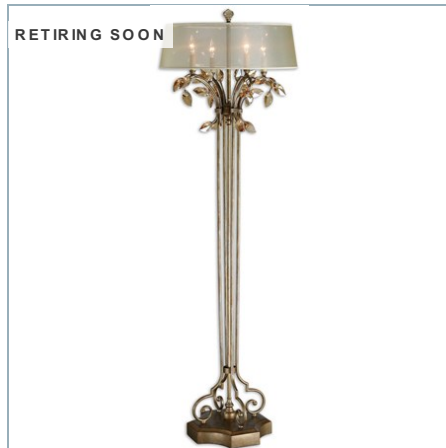

UTTERMOST

ALENYA, 4 LT PENDANT

ITEM #21962

Burnished gold metal with golden teak crystal leaves and a silken champagne sheer fabric shade. Includes 15' wire, 3-12" stems and 1-6" stem for adjustable installation.

Designer:	0
Dimensions:	21 H X 18 Dia. (in)
Weight:	12
Ship Via:	Small Parcel
UPC Number:	792977219621
Assembly Instructions:	Click Here

Complementary Items

ALENYA TABLE LAMP

26337-1 | 29H, SHADE 9H X 16W X 9D (IN)

ALENYA, 4 LT CHANDELIER

21245 | 25 H X 21 DIA. (IN)

ALENYA, 6 LT CHANDELIER

21246 | 29 H X 29 DIA. (IN)

ALENYA, 2 LT WALL SCONCE

22487 | 22 H X 12 W X 6 D (IN)

ALENYA FLOOR LAMP

28412-1 | 65H, SHADE 7H X 21 DIA. (IN)