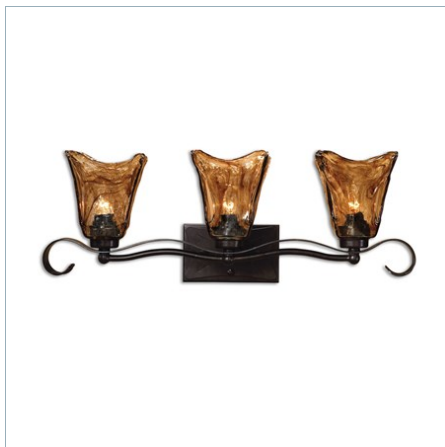

UTTERMOST

VETRAIO, 2 LT SEMI FLUSH MOUNT

ITEM #22200

Heavy handmade glass is held in classic European iron works giving these pieces a contemporary quality, with strong traditional appeal as well.

Designer:	0
Dimensions:	13 H X 17 Dia. (in)
Weight:	13
Ship Via:	Small Parcel
UPC Number:	792977954621
Assembly Instructions:	Click Here

Complementary Items

VETRAID, 9 LT CHANDELIER

21005 | 38 H X 31 DIA. (IN)

VETRAID, 6 LT CHANDELIER

21006 | 31 H X 29 DIA. (IN)

VETRAID, 5 LT CHANDELIER

21007 | 32 H X 29 DIA. (IN)

VETRAID, 3 LT CHANDELIER

21008 | 20 H X 16 DIA. (IN)

VETRAID, 3 LT ISLAND

21009 | 23 H X 47 W X 13 D (IN)

VETRAID, 1 LT MINI PENDANT

21801 | 15 H X 6 DIA. (IN)

VETRAID, 1 LT WALL SCONCE

22402 | 15 H X 6 W X 8 D (IN)

VETRAID, 3 LT VANITY STRIP

22801 | 9 H X 26 W X 7 D (IN)

VETRAID, 4 LT VANITY STRIP

22845 | 9 H X 34 W X 7 D (IN)