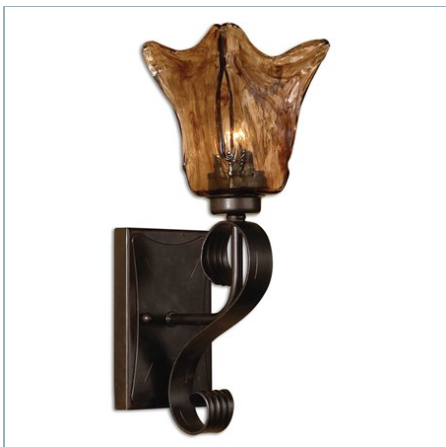

UTTERMOST

VETRAIO, 2 LT SEMI FLUSH MOUNT

ITEM #22200

Heavy handmade glass is held in classic European iron works giving these pieces a contemporary quality, with strong traditional appeal as well.

Designer:	0
Dimensions:	13 H X 17 Dia. (in)
Weight:	13
Ship Via:	Small Parcel
UPC Number:	792977954621
Assembly Instructions:	Click Here

21008 | 20 H X 16 DIA. (IN)

VETRAID, 3 LT ISLAND

21009 | 23 H X 47 W X 13 D (IN)

VETRAID, 1 LT MINI PENDANT

21801 | 15 H X 6 DIA. (IN)

VETRAID, 1 LT WALL SCONCE

22402 | 15 H X 6 W X 8 D (IN)

VETRAID, 3 LT VANITY STRIP

22801 | 9 H X 26 W X 7 D (IN)

VETRAID, 4 LT VANITY STRIP

22845 | 9 H X 34 W X 7 D (IN)