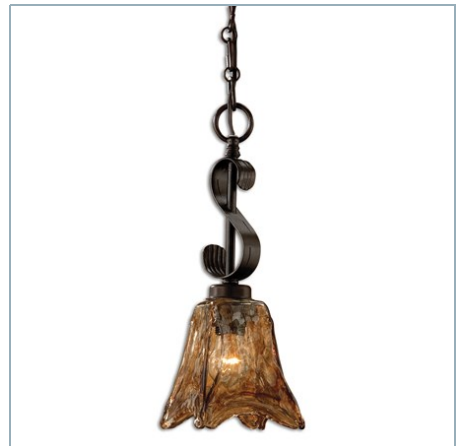

UTTERMOST

VETRAIO, 2 LT SEMI FLUSH MOUNT

ITEM #22200

Heavy handmade glass is held in classic European iron works giving these pieces a contemporary quality, with strong traditional appeal as well.

Designer:	0
Dimensions:	13 H X 17 Dia. (in)
Weight:	13
Ship Via:	Small Parcel
UPC Number:	792977954621
Assembly Instructions:	Click Here

Complementary Items

VETRAID, 9 LT CHANDELIER

21005 | 38 H X 31 DIA. (IN)

VETRAID, 6 LT CHANDELIER

21006 | 31 H X 29 DIA. (IN)

VETRAID, 5 LT CHANDELIER

21007 | 32 H X 29 DIA. (IN)

VETRAID, 3 LT CHANDELIER

21008 | 20 H X 16 DIA. (IN)

VETRAID, 3 LT ISLAND

21009 | 23 H X 47 W X 13 D (IN)

VETRAID, 1 LT MINI PENDANT

21801 | 15 H X 6 DIA. (IN)

VETRAID, 1 LT WALL SCONCE

22402 | 15 H X 6 W X 8 D (IN)

VETRAID, 3 LT VANITY STRIP