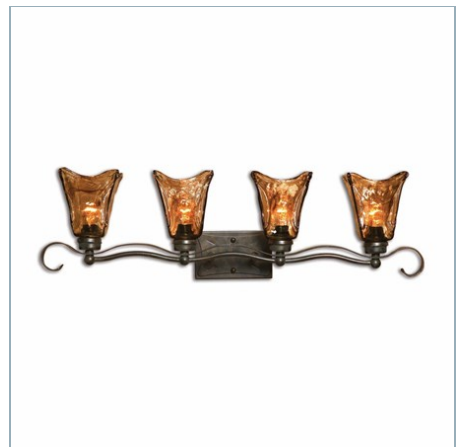

UTTERMOST

VETRAIO, 2 LT SEMI FLUSH MOUNT

ITEM #22200

Heavy handmade glass is held in classic European iron works giving these pieces a contemporary quality, with strong traditional appeal as well.

Designer:	0
Dimensions:	13 H X 17 Dia. (in)
Weight:	13
Ship Via:	Small Parcel
UPC Number:	792977954621
Assembly Instructions:	Click Here

21008 | 20 H X 16 DIA. (IN)

VETRAID, 3 LT ISLAND

21009 | 23 H X 47 W X 13 D (IN)

VETRAID, 1 LT MINI PENDANT

21801 | 15 H X 6 DIA. (IN)

VETRAID, 1 LT WALL SCONCE

22402 | 15 H X 6 W X 8 D (IN)

VETRAID, 3 LT VANITY STRIP

22801 | 9 H X 26 W X 7 D (IN)

VETRAID, 4 LT VANITY STRIP

22845 | 9 H X 34 W X 7 D (IN)