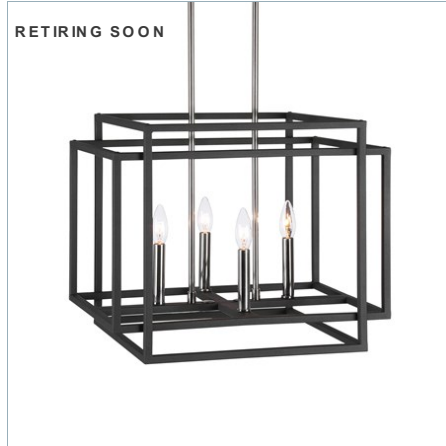

## QUADRANGLE, 4 LT FLUSH MOUNT

ITEM #22281

Clean rectangles in sanded black texture finish with polished nickel accents complete this 4 Lt. flush mount. With 4-60 watt max, candelabra sockets.

<b>Designer:</b>	0
<b>Dimensions:</b>	10 H X 14 W X 14 D (in)
<b>Weight:</b>	10
<b>Ship Via:</b>	Small Parcel
<b>UPC Number:</b>	792977222812
<b>Assembly Instructions:</b>	<a href="#">Click Here</a>

## Complementary Items

**QUADRANGLE, 6 LT CHANDELIER**

21339 | 13 H X 44 W X 9 D (IN)

**QUADRANGLE, 4 LT PENDANT**

21528 | 16 H X 20 W X 16 D (IN)

**QUADRANGLE, 1 LT WALL SCONCE**

22535 | 14 H X 6 W X 4 D (IN)