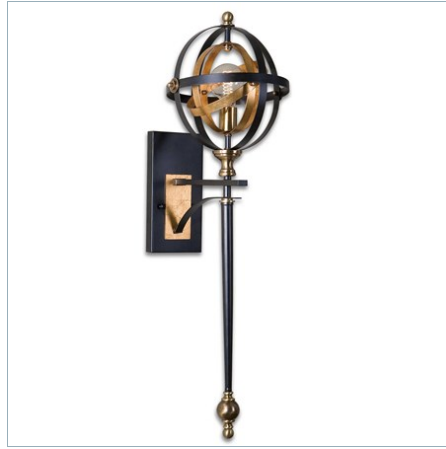

UTTERMOST

RONDURE, 1 LT MINI PENDANT

ITEM #22039

Concentric circles featuring Dark oil rubbed bronze, French gold with antique brass accents are all interwoven to give us clean elegant lines with traditional roots. Includes 1-100 watt Edison socket. Supplied with 15' wire, 3-12" stems and 1-6" stem for adjustable installation.

Designer:	0
Dimensions:	16 H X 15 Dia. (in)
Weight:	10
Ship Via:	Small Parcel
UPC Number:	792977220399
Assembly Instructions:	Click Here

Complementary Items

RONDURE, 1 LT PENDANT

22038 | 24 H X 23 DIA. (IN)

RONDURE, 1 LT WALL SCONCE

22497 | 36 H X 12 DIA. (IN)

RONDURE FLOOR LAMP

28087-1 | 75H, SHADE 17H X 17 DIA. (IN)