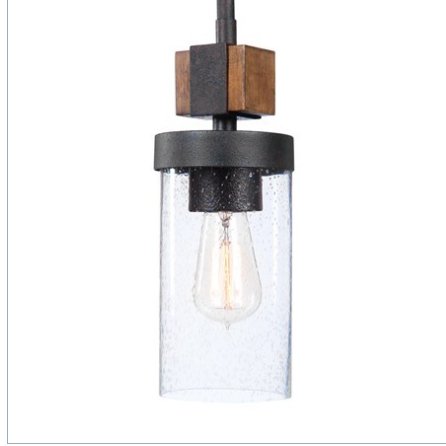

ATWOOD, 1 LT MINI PENDANT

22195 | 12 H X 5 DIA. (IN)