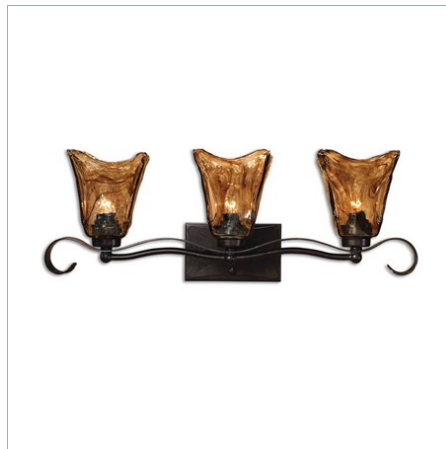

UTTERMOST

VETRAIO, 3 LT CHANDELIER

ITEM #21008

Heavy handmade glass is held in classic European iron works giving these pieces a contemporary quality, with strong traditional appeal as well. Supplied with 12' wire and 5' chain for adjustable installation.

Designer:	0
Dimensions:	20 H X 16 Dia. (in)
Weight:	14
Ship Via:	Small Parcel
UPC Number:	792977210086
Assembly Instructions:	Click Here

Complementary Items

VETRAID, 9 LT CHANDELIER

21005 | 38 H X 31 DIA. (IN)

VETRAID, 6 LT CHANDELIER

21006 | 31 H X 29 DIA. (IN)

VETRAID, 5 LT CHANDELIER

21007 | 32 H X 29 DIA. (IN)

VETRAID, 3 LT ISLAND

21009 | 23 H X 47 W X 13 D (IN)

VETRAID, 1 LT MINI PENDANT

21801 | 15 H X 6 DIA. (IN)

VETRAID, 2 LT SEMI FLUSH MOUNT

22200 | 13 H X 17 DIA. (IN)

VETRAID, 1 LT WALL SCNCE

22402 | 15 H X 6 W X 8 D (IN)

VETRAID, 3 LT VANITY STRIP

22801 | 9 H X 26 W X 7 D (IN)

VETRAID, 4 LT VANITY STRIP

22845 | 9 H X 34 W X 7 D (IN)