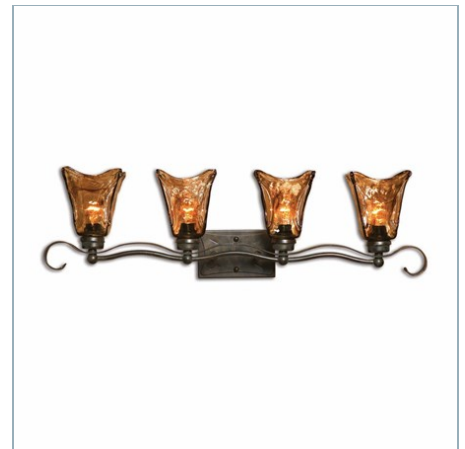

UTTERMOST

VETRAIO, 3 LT CHANDELIER

ITEM #21008

Heavy handmade glass is held in classic European iron works giving these pieces a contemporary quality, with strong traditional appeal as well. Supplied with 12' wire and 5' chain for adjustable installation.

Designer:	0
Dimensions:	20 H X 16 Dia. (in)
Weight:	14
Ship Via:	Small Parcel
UPC Number:	792977210086
Assembly Instructions:	Click Here

Complementary Items

VETRAID, 9 LT CHANDELIER

21005 | 38 H X 31 DIA. (IN)

VETRAID, 2 LT SEMI FLUSH MOUNT

22200 | 13 H X 17 DIA. (IN)

VETRAID, 1 LT WALL SCNCE

22402 | 15 H X 6 W X 8 D (IN)

VETRAID, 3 LT VANITY STRIP

22801 | 9 H X 26 W X 7 D (IN)

VETRAID, 4 LT VANITY STRIP

22845 | 9 H X 34 W X 7 D (IN)