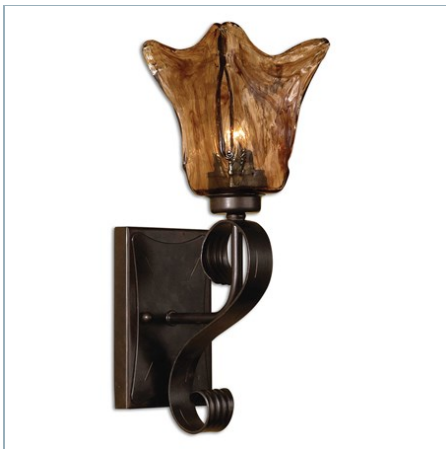

VETRAID, 1 LT WALL SCNCE

22402 | 15 H X 6 W X 8 D (IN)