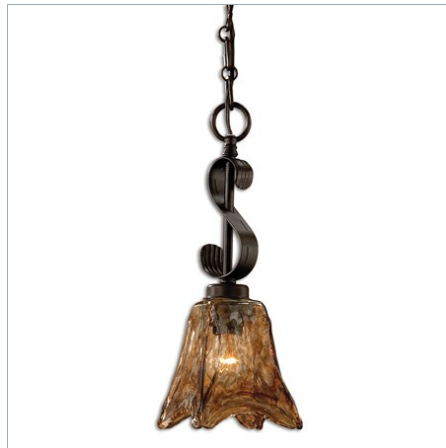

UTTERMOST

VETRAIO, 3 LT CHANDELIER

ITEM #21008

Heavy handmade glass is held in classic European iron works giving these pieces a contemporary quality, with strong traditional appeal as well. Supplied with 12' wire and 5' chain for adjustable installation.

Designer:	0
Dimensions:	20 H X 16 Dia. (in)
Weight:	14
Ship Via:	Small Parcel
UPC Number:	792977210086
Assembly Instructions:	Click Here

Complementary Items

VETRAID, 9 LT CHANDELIER

21005 | 38 H X 31 DIA. (IN)

VETRAID, 6 LT CHANDELIER

21006 | 31 H X 29 DIA. (IN)

VETRAID, 5 LT CHANDELIER

21007 | 32 H X 29 DIA. (IN)

VETRAID, 3 LT ISLAND

21009 | 23 H X 47 W X 13 D (IN)

VETRAID, 1 LT MINI PENDANT

21801 | 15 H X 6 DIA. (IN)