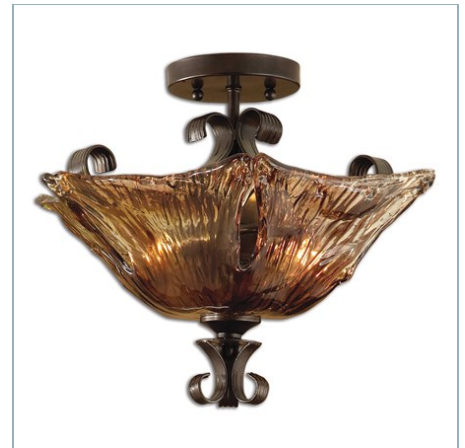

UTTERMOST

VETRAIO, 3 LT CHANDELIER

ITEM #21008

Heavy handmade glass is held in classic European iron works giving these pieces a contemporary quality, with strong traditional appeal as well. Supplied with 12' wire and 5' chain for adjustable installation.

Designer:	0
Dimensions:	20 H X 16 Dia. (in)
Weight:	14
Ship Via:	Small Parcel
UPC Number:	792977210086
Assembly Instructions:	Click Here

Complementary Items

VETRAID, 9 LT CHANDELIER

21005 | 38 H X 31 DIA. (IN)

VETRAID, 6 LT CHANDELIER

21006 | 31 H X 29 DIA. (IN)

VETRAID, 5 LT CHANDELIER

21007 | 32 H X 29 DIA. (IN)

VETRAID, 3 LT ISLAND

21009 | 23 H X 47 W X 13 D (IN)

VETRAID, 1 LT MINI PENDANT

21801 | 15 H X 6 DIA. (IN)