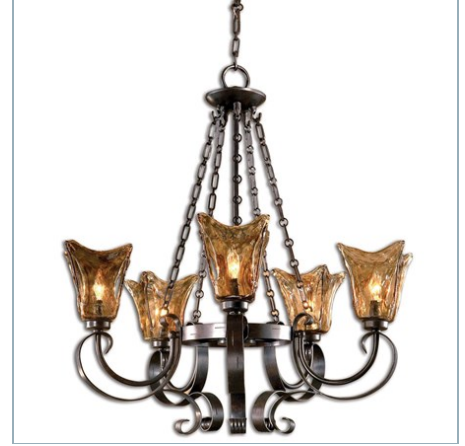

UTTERMOST

VETRAIO, 3 LT CHANDELIER

ITEM #21008

Heavy handmade glass is held in classic European iron works giving these pieces a contemporary quality, with strong traditional appeal as well. Supplied with 12' wire and 5' chain for adjustable installation.

Designer:	0
Dimensions:	20 H X 16 Dia. (in)
Weight:	14
Ship Via:	Small Parcel
UPC Number:	792977210086
Assembly Instructions:	Click Here

Complementary Items

VETRAID, 9 LT CHANDELIER

21005 | 38 H X 31 DIA. (IN)

VETRAID, 6 LT CHANDELIER

21006 | 31 H X 29 DIA. (IN)

VETRAID, 5 LT CHANDELIER

21007 | 32 H X 29 DIA. (IN)

VETRAID, 3 LT ISLAND

21009 | 23 H X 47 W X 13 D (IN)

VETRAID, 1 LT MINI PENDANT

21801 | 15 H X 6 DIA. (IN)