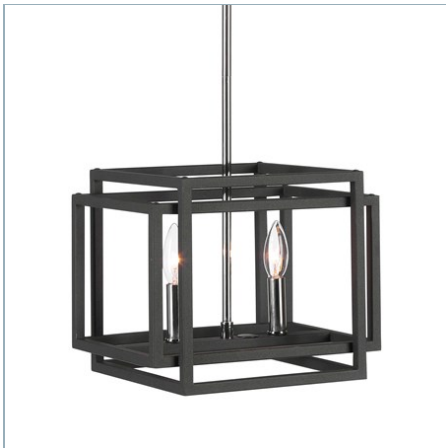

UTTERMOST

Retiring Soon

QUADRANGLE, 4 LT PENDANT

ITEM #21528

Clean rectangles in sanded black texture finish with polished nickel accents complete this 4 Lt. pendant. With 4-60 watt max, candelabra sockets and includes 15' wire, 6-12" stems and 2-6" stems for adjustable installation.

Designer:	0
Dimensions:	16 H X 20 W X 16 D (in)
Weight:	19
Ship Via:	Small Parcel
UPC Number:	792977767139
Assembly Instructions:	Click Here

Complementary Items

QUADRANGLE, 6 LT CHANDELIER

21339 | 13 H X 44 W X 9 D (IN)

QUADRANGLE, 4 LT FLUSH MOUNT

22281 | 10 H X 14 W X 14 D (IN)

QUADRANGLE, 1 LT WALL SCONCE

22535 | 14 H X 6 W X 4 D (IN)

QUADRANGLE, 2 LT MINI PENDANT

21529 | 10 H X 13 W X 10 D (IN)