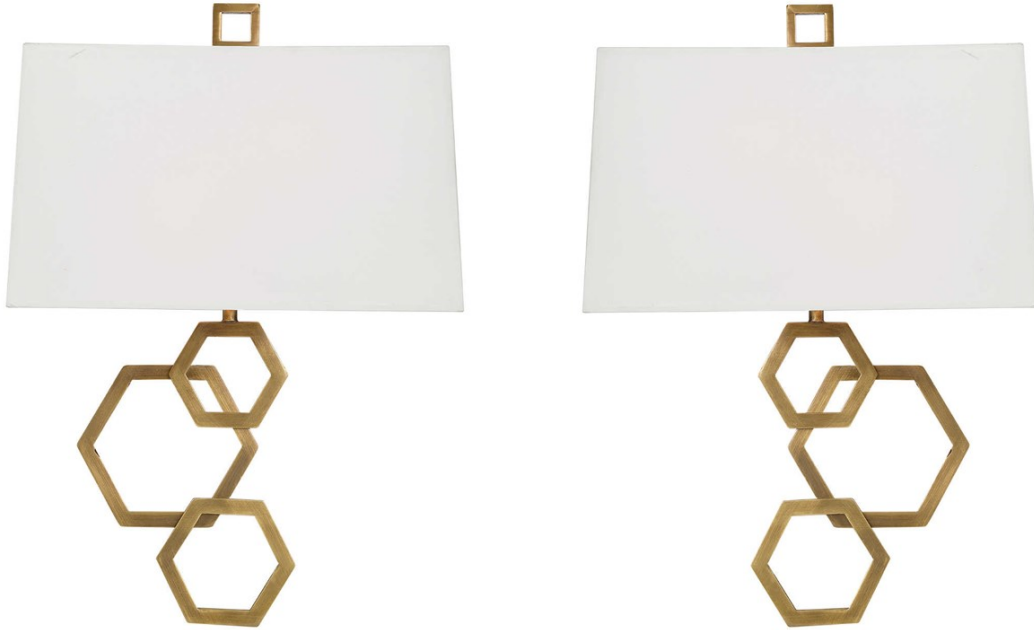

UTTERMOST

DESERET AB, 2 LT SCONCE, S/2

ITEM #22544

Warm antique brass 2 lt. sconces with stately honeycomb hexagon geometric cutout shape details and white linen hardback shades add classic elegance. Unique 2-pack of sconces, featuring a right and left for a balanced set. 2-60 watt max, candelabra sockets in each sconce.

Designer:	0
Dimensions:	20 H X 14 W X 6 D (in)
Weight:	16
Ship Via:	Small Parcel
UPC Number:	792977225448
Assembly Instructions:	Click Here

Complementary Items

DESERET BN, 2 LT SCONCE, S/2

22545 | 20 H X 14 W X 6 D (IN)