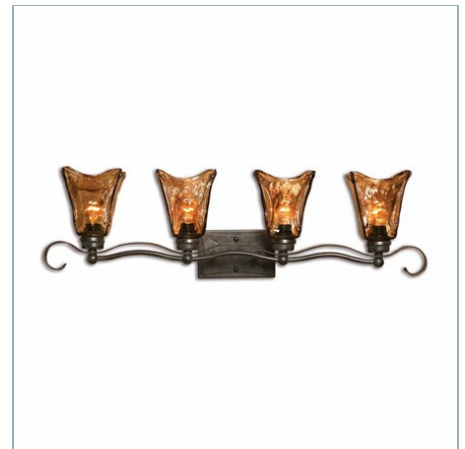

UTTERMOST

VETRAIO, 1 LT MINI PENDANT

ITEM #21801

Heavy handmade glass is held in classic European iron works giving these pieces a contemporary quality, with strong traditional appeal as well. Supplied with 15' wire and 7' chain for adjustable installation.

22200 | 13 H X 17 DIA. (IN)

VETRAID, 1 LT WALL SCONCE

22402 | 15 H X 6 W X 8 D (IN)

VETRAID, 3 LT VANITY STRIP

22801 | 9 H X 26 W X 7 D (IN)

VETRAID, 4 LT VANITY STRIP

22845 | 9 H X 34 W X 7 D (IN)