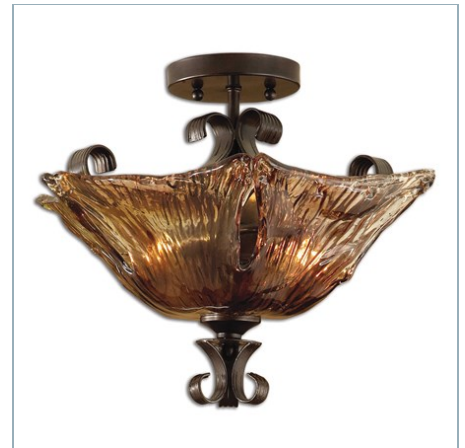

UTTERMOST

VETRAIO, 1 LT MINI PENDANT

ITEM #21801

Heavy handmade glass is held in classic European iron works giving these pieces a contemporary quality, with strong traditional appeal as well. Supplied with 15' wire and 7' chain for adjustable installation.

21006 | 31 H X 29 DIA. (IN)

VETRAID, 5 LT CHANDELIER

21007 | 32 H X 29 DIA. (IN)

VETRAID, 3 LT CHANDELIER

21008 | 20 H X 16 DIA. (IN)

VETRAID, 3 LT ISLAND

21009 | 23 H X 47 W X 13 D (IN)

VETRAID, 2 LT SEMI FLUSH MOUNT