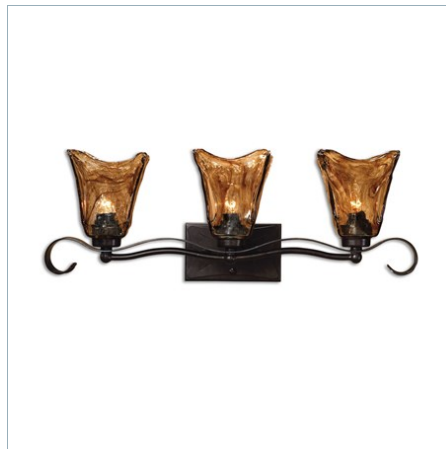

UTTERMOST

VETRAIO, 1 LT MINI PENDANT

ITEM #21801

Heavy handmade glass is held in classic European iron works giving these pieces a contemporary quality, with strong traditional appeal as well. Supplied with 15' wire and 7' chain for adjustable installation.

21006 | 31 H X 29 DIA. (IN)

VETRAID, 5 LT CHANDELIER

21007 | 32 H X 29 DIA. (IN)

VETRAID, 3 LT CHANDELIER

21008 | 20 H X 16 DIA. (IN)

VETRAID, 3 LT ISLAND

21009 | 23 H X 47 W X 13 D (IN)

VETRAID, 2 LT SEMI FLUSH MOUNT

22200 | 13 H X 17 DIA. (IN)

VETRAID, 1 LT WALL SCONCE

22402 | 15 H X 6 W X 8 D (IN)

VETRAID, 3 LT VANITY STRIP

22801 | 9 H X 26 W X 7 D (IN)

VETRAID, 4 LT VANITY STRIP

22845 | 9 H X 34 W X 7 D (IN)