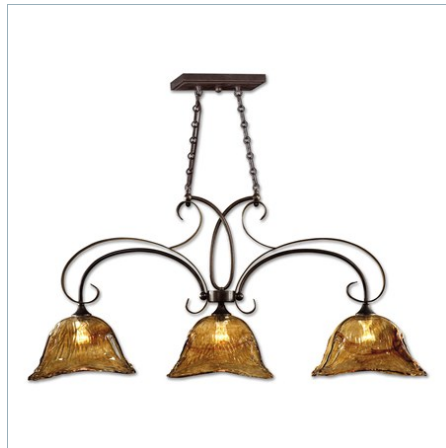

UTTERMOST

VETRAIO, 1 LT MINI PENDANT

ITEM #21801

Heavy handmade glass is held in classic European iron works giving these pieces a contemporary quality, with strong traditional appeal as well. Supplied with 15' wire and 7' chain for adjustable installation.

21006 | 31 H X 29 DIA. (IN)

VETRAID, 5 LT CHANDELIER

21007 | 32 H X 29 DIA. (IN)

VETRAID, 3 LT CHANDELIER

21008 | 20 H X 16 DIA. (IN)

VETRAID, 3 LT ISLAND

21009 | 23 H X 47 W X 13 D (IN)

VETRAID, 2 LT SEMI FLUSH MOUNT

22200 | 13 H X 17 DIA. (IN)

VETRAID, 1 LT WALL SCONCE

22402 | 15 H X 6 W X 8 D (IN)

VETRAID, 3 LT VANITY STRIP

22801 | 9 H X 26 W X 7 D (IN)

VETRAID, 4 LT VANITY STRIP

22845 | 9 H X 34 W X 7 D (IN)