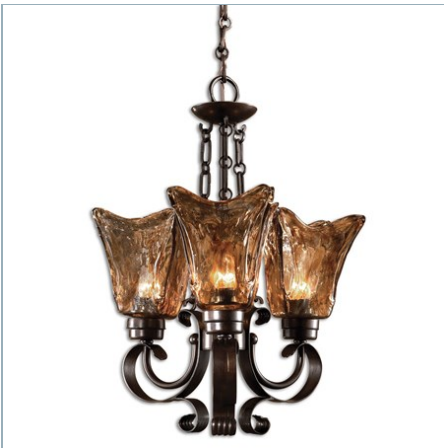

UTTERMOST

VETRAIO, 1 LT MINI PENDANT

ITEM #21801

Heavy handmade glass is held in classic European iron works giving these pieces a contemporary quality, with strong traditional appeal as well. Supplied with 15' wire and 7' chain for adjustable installation.

Designer:

0

Dimensions:

15 H X 6 Dia. (in)

Weight:

6

Ship Via:

Small Parcel

UPC Number:

792977218013

Assembly Instructions:

[Click Here](#)

Complementary Items

VETRAID, 9 LT CHANDELIER

21005 | 38 H X 31 DIA. (IN)

VETRAID, 6 LT CHANDELIER

21006 | 31 H X 29 DIA. (IN)

VETRAID, 5 LT CHANDELIER

21007 | 32 H X 29 DIA. (IN)

VETRAID, 3 LT CHANDELIER

21008 | 20 H X 16 DIA. (IN)

VETRAID, 3 LT ISLAND

21009 | 23 H X 47 W X 13 D (IN)

VETRAID, 2 LT SEMI FLUSH MOUNT