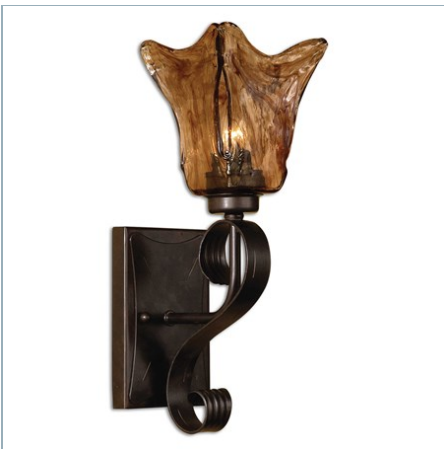

VETRAID, 1 LT WALL SCONCE

22402 | 15 H X 6 W X 8 D (IN)