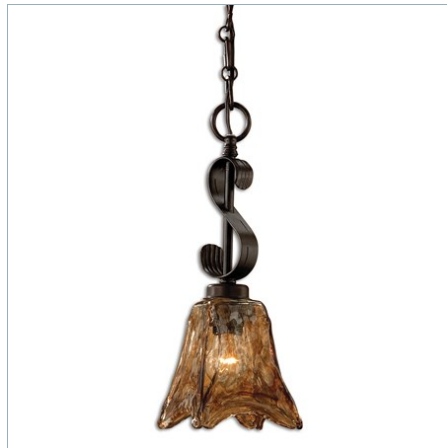

## VETRAIO, 6 LT CHANDELIER

ITEM #21006

Heavy handmade glass is held in classic European iron works giving these pieces a contemporary quality, with strong traditional appeal as well. Supplied with 12' wire and 5' chain for adjustable installation.

## Complementary Items

**VETRAID, 9 LT CHANDELIER**

21005 | 38 H X 31 DIA. (IN)

**VETRAID, 5 LT CHANDELIER**

21007 | 32 H X 29 DIA. (IN)

**VETRAID, 3 LT ISLAND**

21009 | 23 H X 47 W X 13 D (IN)

**VETRAID, 3 LT CHANDELIER**

21008 | 20 H X 16 DIA. (IN)

**VETRAID, 1 LT MINI PENDANT**

21801 | 15 H X 6 DIA. (IN)

**VETRAID, 2 LT SEMI FLUSH MOUNT**

22200 | 13 H X 17 DIA. (IN)

**VETRAID, 1 LT WALL SCONCE**

22402 | 15 H X 6 W X 8 D (IN)