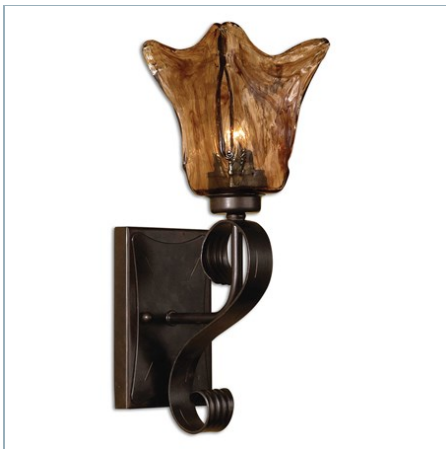

## VETRAIO, 6 LT CHANDELIER

ITEM #21006

Heavy handmade glass is held in classic European iron works giving these pieces a contemporary quality, with strong traditional appeal as well. Supplied with 12' wire and 5' chain for adjustable installation.

21008 | 20 H X 16 DIA. (IN)

**VETRAID, 1 LT MINI PENDANT**

21801 | 15 H X 6 DIA. (IN)

**VETRAID, 2 LT SEMI FLUSH MOUNT**

22200 | 13 H X 17 DIA. (IN)

**VETRAID, 1 LT WALL SCONCE**

22402 | 15 H X 6 W X 8 D (IN)

**VETRAID, 3 LT VANITY STRIP**

22801 | 9 H X 26 W X 7 D (IN)

**VETRAID, 4 LT VANITY STRIP**

22845 | 9 H X 34 W X 7 D (IN)