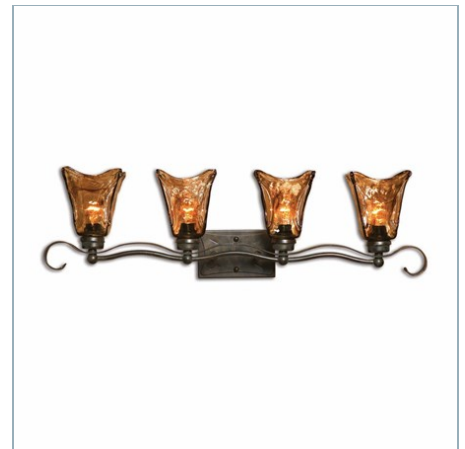

## VETRAIO, 6 LT CHANDELIER

ITEM #21006

Heavy handmade glass is held in classic European iron works giving these pieces a contemporary quality, with strong traditional appeal as well. Supplied with 12' wire and 5' chain for adjustable installation.

21008 | 20 H X 16 DIA. (IN)

**VETRAID, 1 LT MINI PENDANT**

21801 | 15 H X 6 DIA. (IN)

**VETRAID, 2 LT SEMI FLUSH MOUNT**

22200 | 13 H X 17 DIA. (IN)

**VETRAID, 1 LT WALL SCONCE**

22402 | 15 H X 6 W X 8 D (IN)

**VETRAID, 3 LT VANITY STRIP**

22801 | 9 H X 26 W X 7 D (IN)

**VETRAID, 4 LT VANITY STRIP**

22845 | 9 H X 34 W X 7 D (IN)