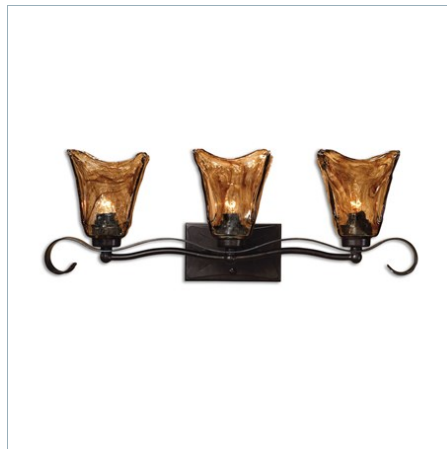

## VETRAIO, 6 LT CHANDELIER

ITEM #21006

Heavy handmade glass is held in classic European iron works giving these pieces a contemporary quality, with strong traditional appeal as well. Supplied with 12' wire and 5' chain for adjustable installation.

## Complementary Items

**VETRAID, 9 LT CHANDELIER**

21005 | 38 H X 31 DIA. (IN)

**VETRAID, 5 LT CHANDELIER**

21007 | 32 H X 29 DIA. (IN)

**VETRAID, 3 LT ISLAND**

21009 | 23 H X 47 W X 13 D (IN)

**VETRAID, 3 LT CHANDELIER**

21008 | 20 H X 16 DIA. (IN)

**VETRAID, 1 LT MINI PENDANT**

21801 | 15 H X 6 DIA. (IN)

**VETRAID, 2 LT SEMI FLUSH MOUNT**

22200 | 13 H X 17 DIA. (IN)

**VETRAID, 1 LT WALL SCONCE**

22402 | 15 H X 6 W X 8 D (IN)

**VETRAID, 3 LT VANITY STRIP**

22801 | 9 H X 26 W X 7 D (IN)

**VETRAID, 4 LT VANITY STRIP**

22845 | 9 H X 34 W X 7 D (IN)