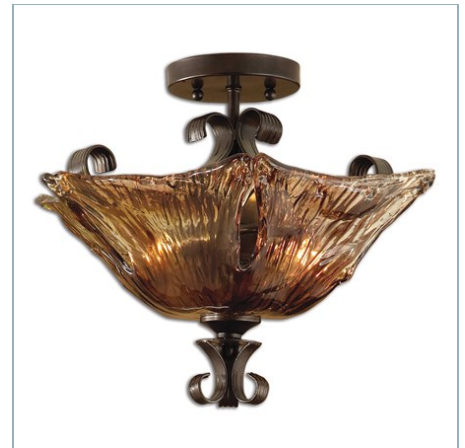

## VETRAIO, 6 LT CHANDELIER

ITEM #21006

Heavy handmade glass is held in classic European iron works giving these pieces a contemporary quality, with strong traditional appeal as well. Supplied with 12' wire and 5' chain for adjustable installation.

## Complementary Items

**VETRAID, 9 LT CHANDELIER**

21005 | 38 H X 31 DIA. (IN)

**VETRAID, 5 LT CHANDELIER**

21007 | 32 H X 29 DIA. (IN)

**VETRAID, 3 LT ISLAND**

21009 | 23 H X 47 W X 13 D (IN)

**VETRAID, 3 LT CHANDELIER**

21008 | 20 H X 16 DIA. (IN)

**VETRAID, 1 LT MINI PENDANT**

21801 | 15 H X 6 DIA. (IN)

**VETRAID, 2 LT SEMI FLUSH MOUNT**

22200 | 13 H X 17 DIA. (IN)

**VETRAID, 1 LT WALL SCONCE**

22402 | 15 H X 6 W X 8 D (IN)