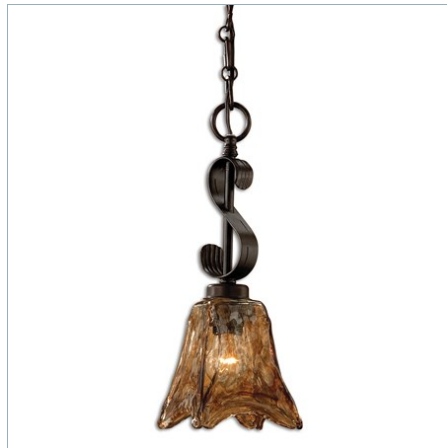

UTTERMOST

VETRAIO, 5 LT CHANDELIER

ITEM #21007

Heavy handmade glass is held in classic European iron works giving these pieces a contemporary quality, with strong traditional appeal as well. Supplied with 12' wire and 5' chain for adjustable installation.

Designer:	0
Dimensions:	32 H X 29 Dia. (in)
Weight:	33
Ship Via:	Small Parcel
UPC Number:	792977210079
Assembly Instructions:	Click Here

Complementary Items

VETRAID, 9 LT CHANDELIER

21005 | 38 H X 31 DIA. (IN)

VETRAID, 6 LT CHANDELIER

21006 | 31 H X 29 DIA. (IN)

VETRAID, 3 LT ISLAND

21009 | 23 H X 47 W X 13 D (IN)

VETRAID, 3 LT CHANDELIER

21008 | 20 H X 16 DIA. (IN)

VETRAID, 1 LT MINI PENDANT

21801 | 15 H X 6 DIA. (IN)