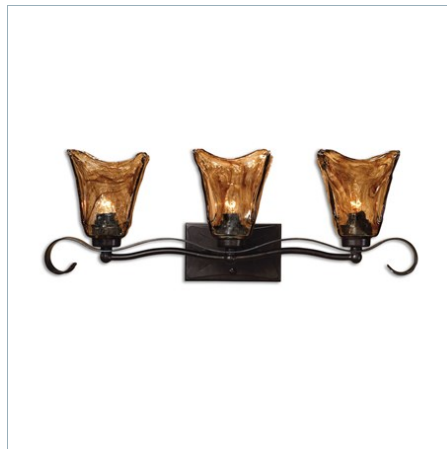

UTTERMOST

VETRAIO, 5 LT CHANDELIER

ITEM #21007

Heavy handmade glass is held in classic European iron works giving these pieces a contemporary quality, with strong traditional appeal as well. Supplied with 12' wire and 5' chain for adjustable installation.

Designer:	0
Dimensions:	32 H X 29 Dia. (in)
Weight:	33
Ship Via:	Small Parcel
UPC Number:	792977210079
Assembly Instructions:	Click Here

Complementary Items

VETRAID, 9 LT CHANDELIER

21005 | 38 H X 31 DIA. (IN)

VETRAID, 6 LT CHANDELIER

21006 | 31 H X 29 DIA. (IN)

VETRAID, 3 LT ISLAND

21009 | 23 H X 47 W X 13 D (IN)

VETRAID, 3 LT CHANDELIER

21008 | 20 H X 16 DIA. (IN)

VETRAID, 1 LT MINI PENDANT

21801 | 15 H X 6 DIA. (IN)

VETRAID, 2 LT SEMI FLUSH MOUNT

22200 | 13 H X 17 DIA. (IN)

VETRAID, 1 LT WALL SCONCE

22402 | 15 H X 6 W X 8 D (IN)

VETRAID, 3 LT VANITY STRIP

22801 | 9 H X 26 W X 7 D (IN)

VETRAID, 4 LT VANITY STRIP

22845 | 9 H X 34 W X 7 D (IN)