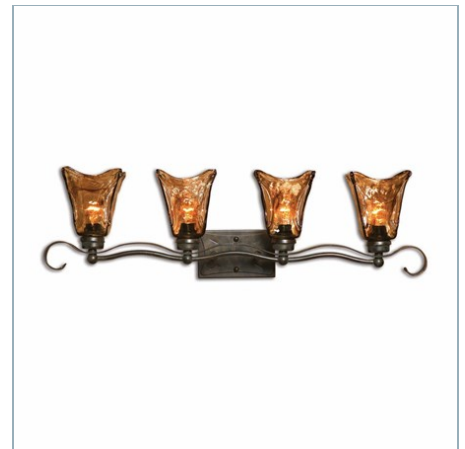

UTTERMOST

VETRAIO, 5 LT CHANDELIER

ITEM #21007

Heavy handmade glass is held in classic European iron works giving these pieces a contemporary quality, with strong traditional appeal as well. Supplied with 12' wire and 5' chain for adjustable installation.

Designer:	0
Dimensions:	32 H X 29 Dia. (in)
Weight:	33
Ship Via:	Small Parcel
UPC Number:	792977210079
Assembly Instructions:	Click Here

Complementary Items

VETRAID, 9 LT CHANDELIER

21005 | 38 H X 31 DIA. (IN)

VETRAID, 2 LT SEMI FLUSH MOUNT

22200 | 13 H X 17 DIA. (IN)

VETRAID, 1 LT WALL SCONCE

22402 | 15 H X 6 W X 8 D (IN)

VETRAID, 3 LT VANITY STRIP

22801 | 9 H X 26 W X 7 D (IN)

VETRAID, 4 LT VANITY STRIP

22845 | 9 H X 34 W X 7 D (IN)