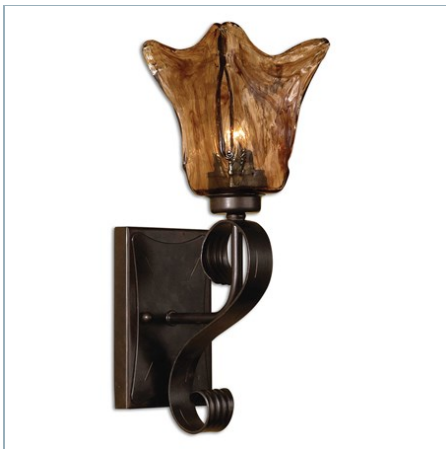

VETRAID, 1 LT WALL SCONCE

22402 | 15 H X 6 W X 8 D (IN)