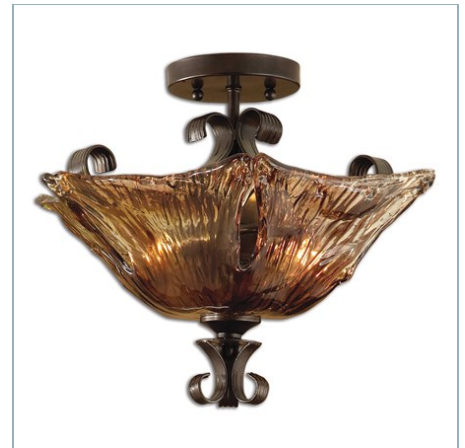

UTTERMOST

VETRAIO, 5 LT CHANDELIER

ITEM #21007

Heavy handmade glass is held in classic European iron works giving these pieces a contemporary quality, with strong traditional appeal as well. Supplied with 12' wire and 5' chain for adjustable installation.

Designer:	0
Dimensions:	32 H X 29 Dia. (in)
Weight:	33
Ship Via:	Small Parcel
UPC Number:	792977210079
Assembly Instructions:	Click Here

Complementary Items

VETRAID, 9 LT CHANDELIER

21005 | 38 H X 31 DIA. (IN)

VETRAID, 6 LT CHANDELIER

21006 | 31 H X 29 DIA. (IN)

VETRAID, 3 LT ISLAND

21009 | 23 H X 47 W X 13 D (IN)

VETRAID, 3 LT CHANDELIER

21008 | 20 H X 16 DIA. (IN)

VETRAID, 1 LT MINI PENDANT

21801 | 15 H X 6 DIA. (IN)