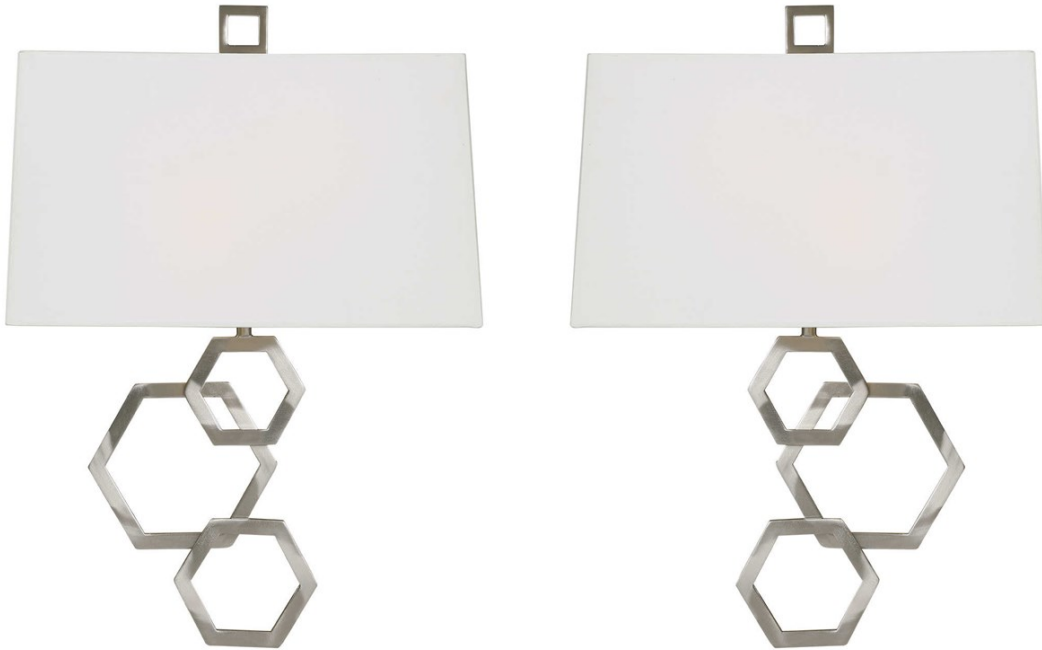

UTTERMOST

DESERET BN, 2 LT SCONCE, S/2

ITEM #22545

Our rich brushed nickel 2 Lt sconces with stately honeycomb hexagon geometric cutout shape details and white linen hardback shades add classic elegance. Unique 2-pack of sconces, featuring a right and left for a balanced set. 2-60 watt max, candelabra sockets in each sconce.

Designer:	0
Dimensions:	20 H X 14 W X 6 D (in)
Weight:	13
Ship Via:	Small Parcel
UPC Number:	792977225455
Assembly Instructions:	Click Here

Complementary Items

DESERET AB, 2 LT SCONCE, S/2

22544 | 20 H X 14 W X 6 D (IN)