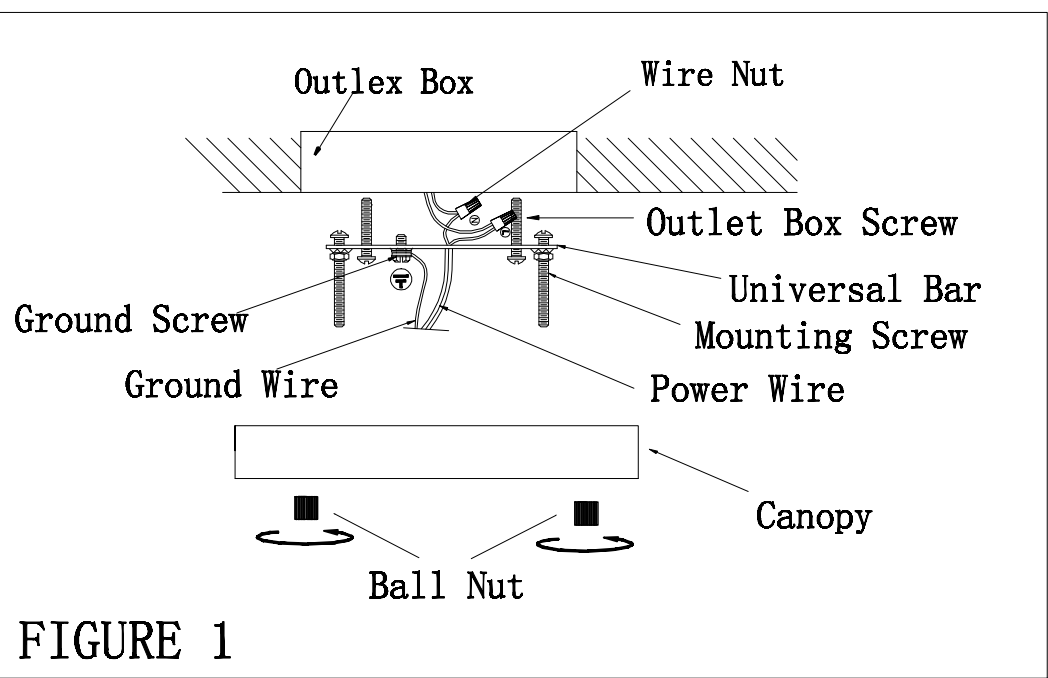

REVELATION

by UTTERMOST

ASSEMBLY INSTRUCTIONS

ILLUSTRATION

STYLE NO. : R21349

TYPE A 60W MAX
(NOT INCLUDED BULB)

REVELATION

by UTTERMOST

ASSEMBLY INSTRUCTIONS

STYLE NO. : R21349

Parts and Hardware List

A.	Ceiling Assembly	1PC
B.	Ball Nut	2PCS
C.	plastic screws	2PCS
D.	Universal Bar	1PC
E.	Mounting Screw	2PCS
F.	Green Ground Screw	1PC
G.	Wire Nut	3PCS
H.	Outlet Box Screw	2PCS
I.	Cord clip	6PCS

Please make sure that you have all the parts indicated before you begin assembling this item.

Please read Wiring Instructions before you begin assembling and installing your Ceiling Lamp.

WARNING: BEFORE INSTALLING, make sure the electricity supply is shut off to avoid a possible electric shock. We suggest a licensed electrician for all lighting fixture installations.

Assembly Instruction

1. Take the parts carefully out of the carton, place them on a flat surface, and make sure that the parts will not be damaged.
2. We have pre-set cords in a suggested pattern with 3 at 40" length below the canopy and 4 at 48" length below the canopy. Select the length you want for each cord to suit your installation, adjust each cord length by loosening the cord clip, remove excess cord length.
3. Remove the Ball Nuts(B) under the Canopy from the Mounting Screws(E), and take out the Universal Bar(D). Attach the Universal Bar(D) to the Outlet Box by using two Outlet Box Screws(H). (See Figure1)
4. Install the ground wire in the Universal Bar(D) with the supplied Green Ground Screw(F).
5. Place the null wire, ribbed wire evenly against the ribbed wire from the Outlet Box and place the live wire, smooth wire evenly against the smooth wire from the Outlet Box. (Connecting the Wires-See Figure 2)
6. After the wires are connected, tuck them carefully inside the Outlet Box. Attach the Ceiling Assembly(A) to the Mounting Screws(E) and secure with two Ball Nuts(B). (See Figure 1)
7. Install the 7*60 Watt, Type A bulb into the socket of the fixture.