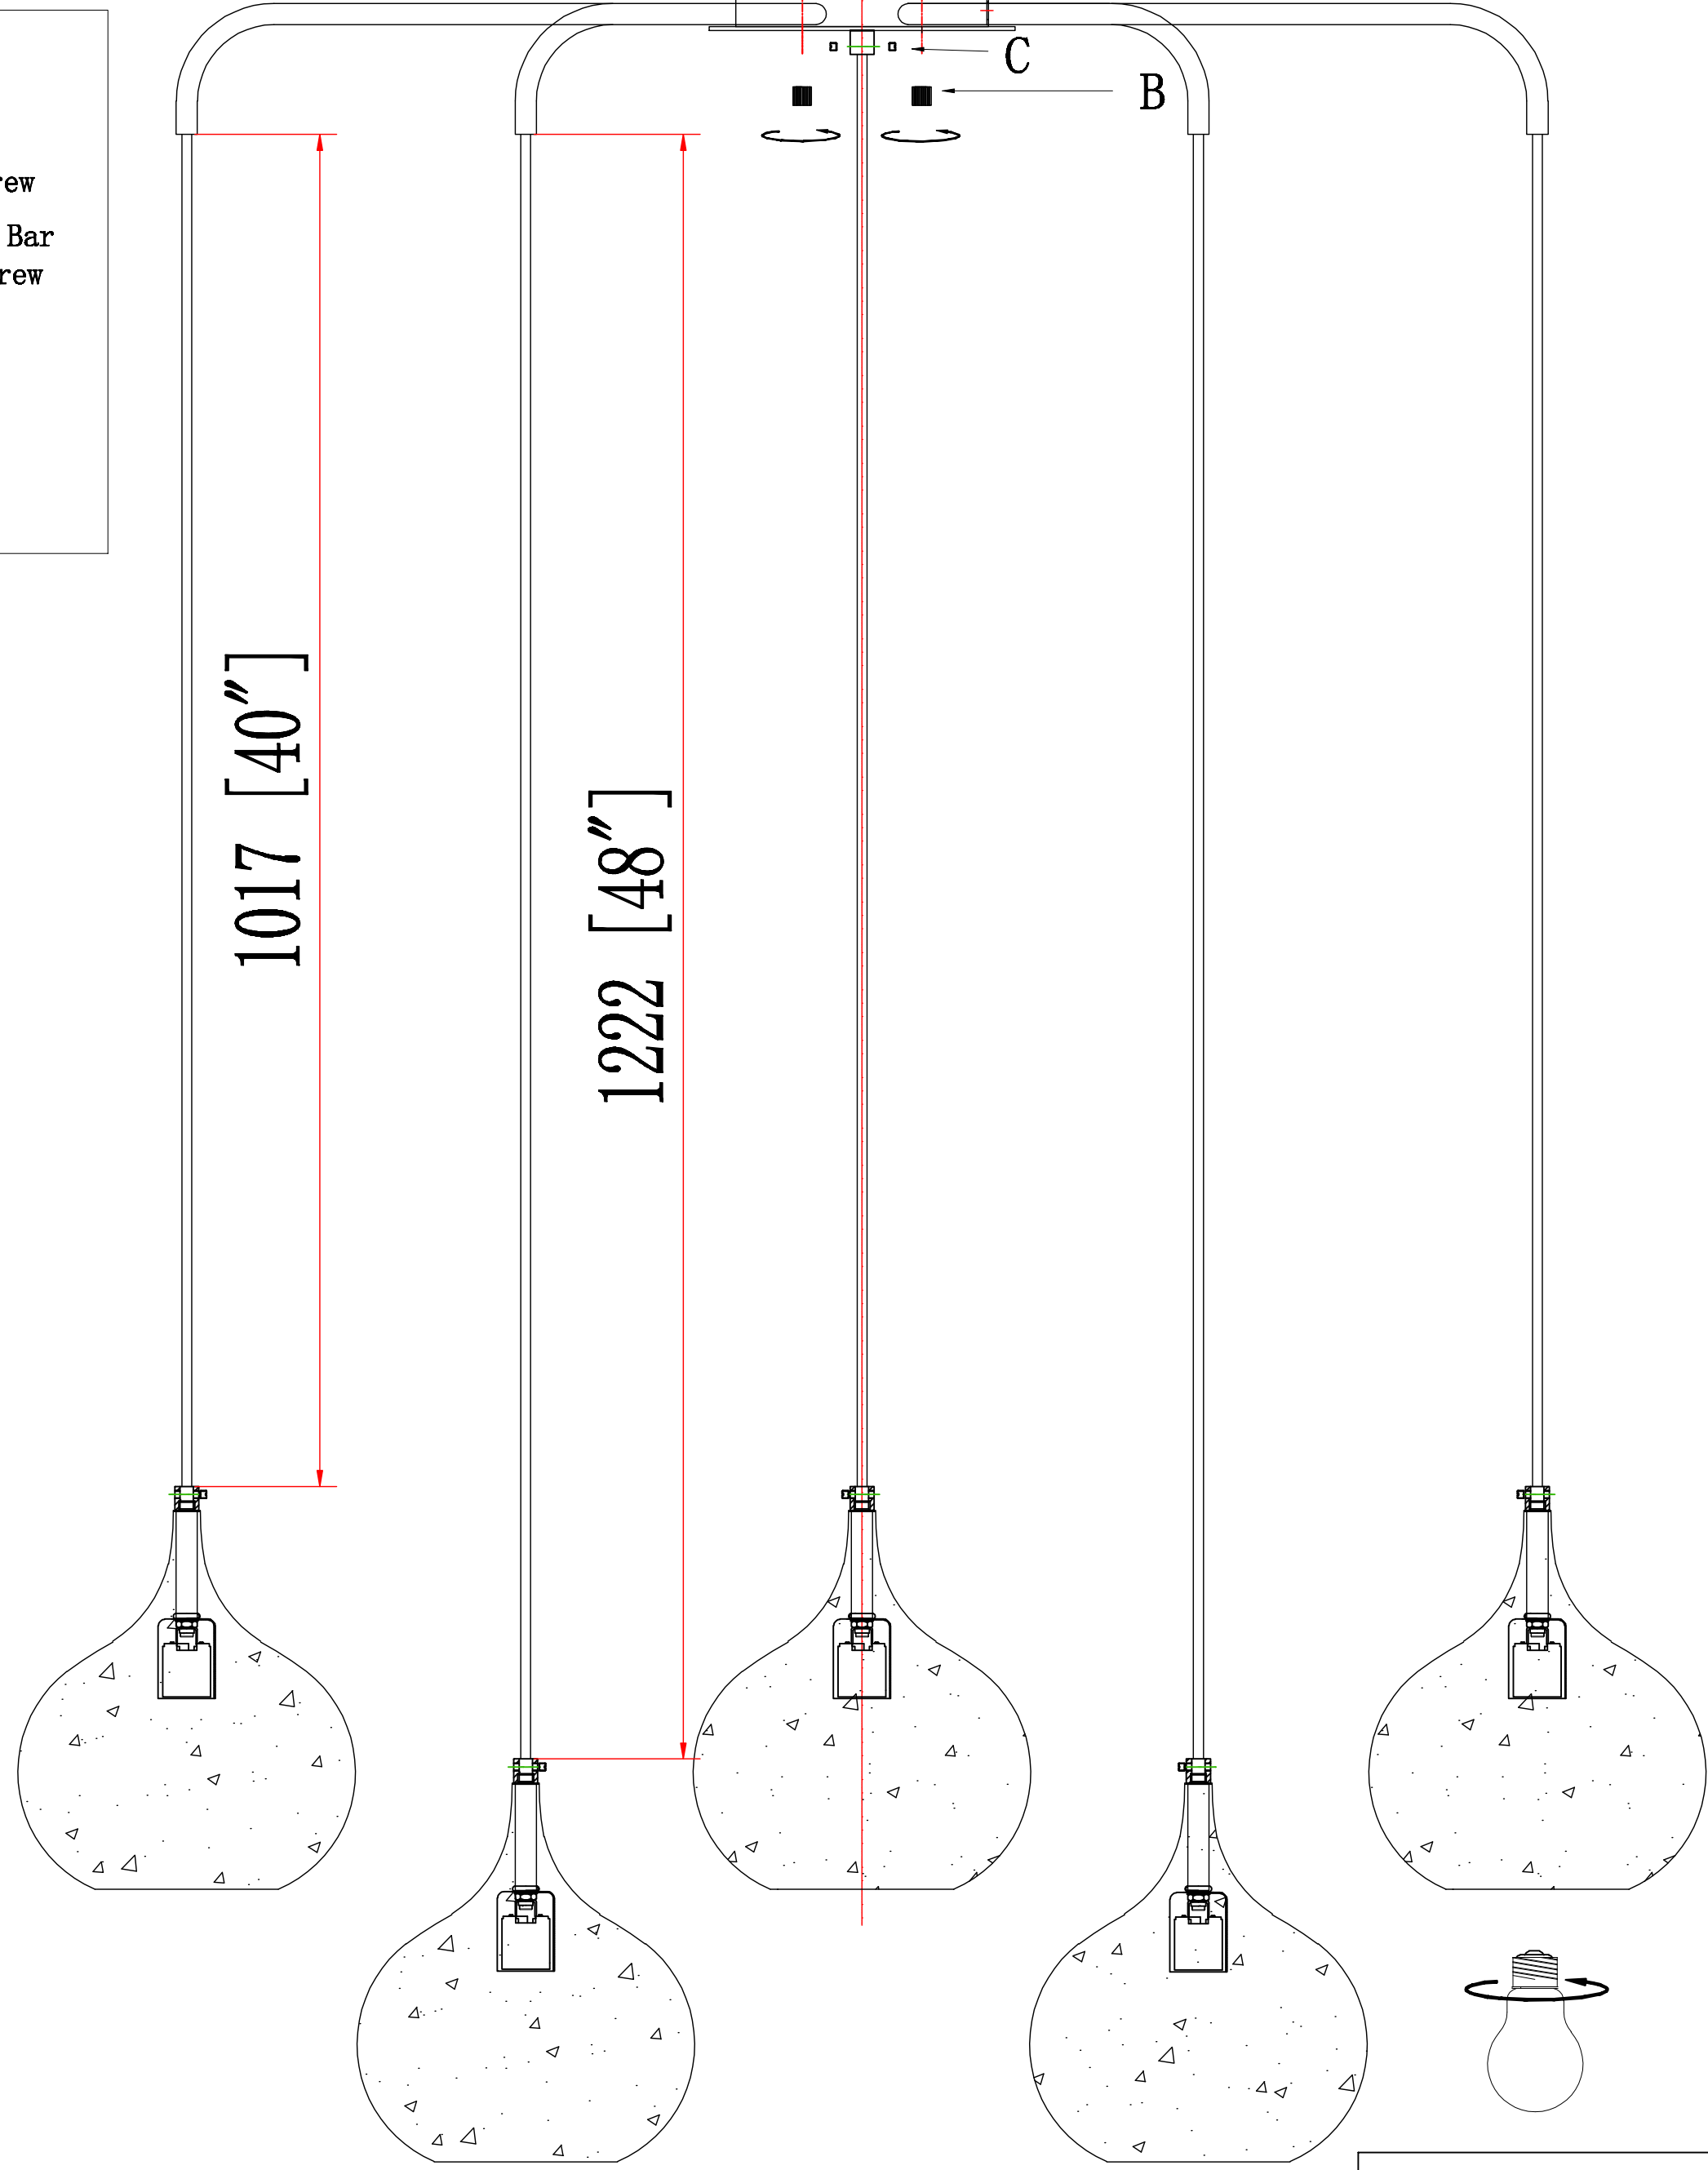

REVELATION

by UTTERMOST

ASSEMBLY INSTRUCTIONS

ILLUSTRATION

STYLE NO. : R21349

TYPE A 60W MAX
(NOT INCLUDED BULB)

REVELATION

by UTTERMOST

ASSEMBLY INSTRUCTIONS

STYLE NO. : R21349

Parts and Hardware List

A.	Ceiling Assembly	1PC
B.	Ball Nut	2PCS
C.	plastic screws	2PCS
D.	Universal Bar	1PC
E.	Mounting Screw	2PCS
F.	Green Ground Screw	1PC
G.	Wire Nut	3PCS
H.	Outlet Box Screw	2PCS
I.	Cord clip	6PCS

Please make sure that you have all the parts indicated before you begin assembling this item.

Please read Wiring Instructions before you begin assembling and installing your Ceiling Lamp.

WARNING: BEFORE INSTALLING, make sure the electricity supply is shut off to avoid a possible electric shock. We suggest a licensed electrician for all lighting fixture installations.

Assembly Instruction

1. Take the parts carefully out of the carton, place them on a flat surface, and make sure that the parts will not be damaged.
2. We have pre-set cords in a suggested pattern with 3 at 40" length below the canopy and 4 at 48" length below the canopy. Select the length you want for each cord to suit your installation, adjust each cord length by loosening the cord clip, remove excess cord length.
3. Remove the Ball Nuts(B) under the Canopy from the Mounting Screws(E), and take out the Universal Bar(D). Attach the Universal Bar(D) to the Outlet Box by using two Outlet Box Screws(H). (See Figure1)
4. Install the ground wire in the Universal Bar(D) with the supplied Green Ground Screw(F).
5. Place the null wire, ribbed wire evenly against the ribbed wire from the Outlet Box and place the live wire, smooth wire evenly against the smooth wire from the Outlet Box. (Connecting the Wires-See Figure 2)
6. After the wires are connected, tuck them carefully inside the Outlet Box. Attach the Ceiling Assembly(A) to the Mounting Screws(E) and secure with two Ball Nuts(B). (See Figure 1)
7. Install the 7*60 Watt, Type A bulb into the socket of the fixture.