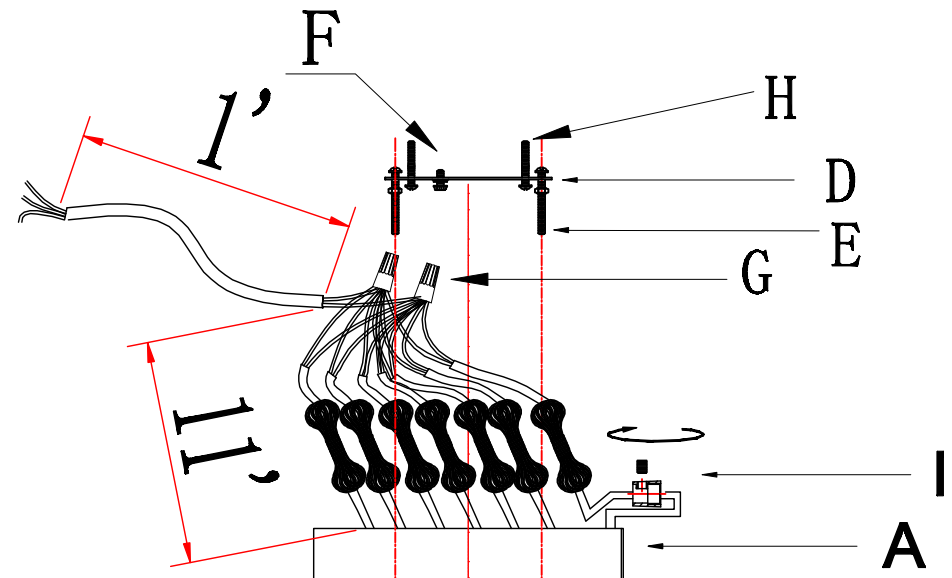

REVELATION

by UTTERMOST

ASSEMBLY INSTRUCTIONS

ILLUSTRATION

STYLE NO. : R21349

TYPE A 60W MAX
(NOT INCLUDED BULB)

REVELATION

by UTTERMOST

ASSEMBLY INSTRUCTIONS

STYLE NO. : R21349

Parts and Hardware List

A.	Ceiling Assembly	1PC
B.	Ball Nut	2PCS
C.	plastic screws	2PCS
D.	Universal Bar	1PC
E.	Mounting Screw	2PCS
F.	Green Ground Screw	1PC
G.	Wire Nut	3PCS
H.	Outlet Box Screw	2PCS
I.	Cord clip	6PCS

Assembly Instruction

1. Take the parts carefully out of the carton, place them on a flat surface, and make sure that the parts will not be damaged.
2. We have pre-set cords in a suggested pattern with 3 at 40" length below the canopy and 4 at 48" length below the canopy. Select the length you want for each cord to suit your installation, adjust each cord length by loosening the cord clip, remove excess cord length.
3. Remove the Ball Nuts(B) under the Canopy from the Mounting Screws(E), and take out the Universal Bar(D). Attach the Universal Bar(D) to the Outlet Box by using two Outlet Box Screws(H). (See Figure1)
4. Install the ground wire in the Universal Bar(D) with the supplied Green Ground Screw(F).
5. Place the null wire, ribbed wire evenly against the ribbed wire from the Outlet Box and place the live wire, smooth wire evenly against the smooth wire from the Outlet Box. (Connecting the Wires-See Figure 2)
6. After the wires are connected, tuck them carefully inside the Outlet Box. Attach the Ceiling Assembly(A) to the Mounting Screws(E) and secure with two Ball Nuts(B). (See Figure 1)
7. Install the 7*60 Watt, Type A bulb into the socket of the fixture.