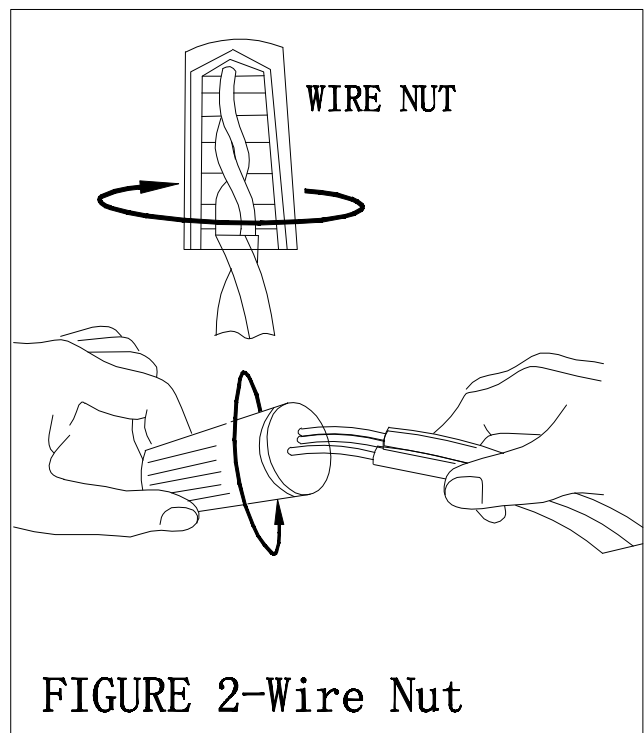

REVELATION

by UTTERMOST

ASSEMBLY INSTRUCTIONS

ILLUSTRATION

STYLE NO. : R21349

TYPE A 60W MAX
(NOT INCLUDED BULB)

REVELATION

by UTTERMOST

ASSEMBLY INSTRUCTIONS

STYLE NO. : R21349

Parts and Hardware List

A.	Ceiling Assembly	1PC
B.	Ball Nut	2PCS
C.	plastic screws	2PCS
D.	Universal Bar	1PC
E.	Mounting Screw	2PCS
F.	Green Ground Screw	1PC
G.	Wire Nut	3PCS
H.	Outlet Box Screw	2PCS
I.	Cord clip	6PCS

Assembly Instruction

1. Take the parts carefully out of the carton, place them on a flat surface, and make sure that the parts will not be damaged.
2. We have pre-set cords in a suggested pattern with 3 at 40" length below the canopy and 4 at 48" length below the canopy. Select the length you want for each cord to suit your installation, adjust each cord length by loosening the cord clip, remove excess cord length.
3. Remove the Ball Nuts(B) under the Canopy from the Mounting Screws(E), and take out the Universal Bar(D). Attach the Universal Bar(D) to the Outlet Box by using two Outlet Box Screws(H). (See Figure1)
4. Install the ground wire in the Universal Bar(D) with the supplied Green Ground Screw(F).
5. Place the null wire, ribbed wire evenly against the ribbed wire from the Outlet Box and place the live wire, smooth wire evenly against the smooth wire from the Outlet Box. (Connecting the Wires-See Figure 2)
6. After the wires are connected, tuck them carefully inside the Outlet Box. Attach the Ceiling Assembly(A) to the Mounting Screws(E) and secure with two Ball Nuts(B). (See Figure 1)
7. Install the 7*60 Watt, Type A bulb into the socket of the fixture.