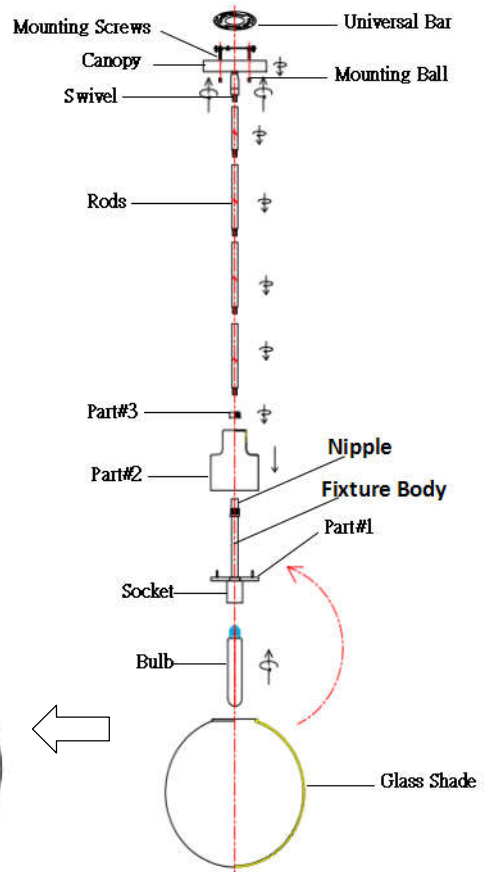

1. Take the lamp carefully out of the Carton, and place on a flat surface.
2. Be sure power to the installation point is OFF. Follow the steps below for assembly.
3. Adjust the length of wire needed for your installation, remove excess. Determine the number of **Rods** to be assembled to the **Fixture Body** as needed for your hanging height. Pull the Supply Wire with Ground Wire through the selected **Rods** and **Swivel**. Thread the **Rods** & connect **Nipple**. Hand tighten.
4. Pass the supply wire through the **Universal Bar** assembly, secure the **Universal Bar** to the Outlet Box with Outlet Box Screws.
5. Connect the wire as shown. (See Figure 1)
 - a. Connect the House Ground Wire to the Fixture Ground Wire, secure with wire nut.
 - b. Connect the House White (or Ribbed) Wire to the Fixture Supply Wire (White or Ribbed Side), secure with wire nut.
 - c. Connect the House Black (or Red) Wire to the Fixture Supply Wire (Black or Smooth Side), secure with wire nut.
 - d. Carefully stuff all of the connected wires into the Outlet Box.
6. Place the **Canopy** over the **Mounting Screws** and secure with **Mounting Balls**. Hand-tighten until snug.
7. Install the correct Edison **Bulb** (Included) into the **Socket** until snug.
8. Place **Glass Shade** instruction as below. (See Figure 2)

Step 1: Place **Glass shade** into the **Part#1**. Make sure the spider on the part#1 hold the **Glass shade** completely and straightly.

Step 2: Put down the **Part#2** in the **Glass shade**.

Step 3: Thread the **Part #3** into the **Nipple**. Hand-tighten until snug.

Step 4: Assembly **Glass Shade** is Completed

Your installation is completed now. Restore electricity.

Figure 1

Figure 2

PO BOX 558/3325 GRASSY HILL RD. ROCKY MOUNT, VIRGINIA 24151

www.uttermost.com