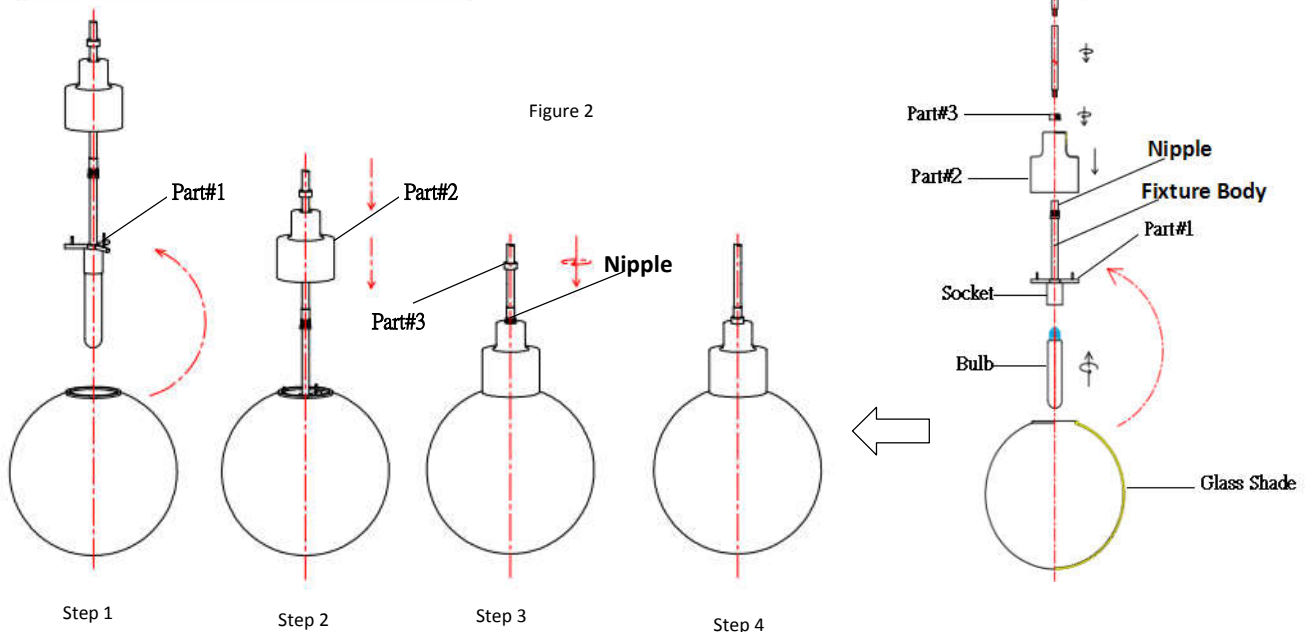

1. Take the lamp carefully out of the Carton, and place on a flat surface.
2. Be sure power to the installation point is OFF. Follow the steps below for assembly.
3. Adjust the length of wire needed for your installation, remove excess. Determine the number of **Rods** to be assembled to the **Fixture Body** as needed for your hanging height. Pull the Supply Wire with Ground Wire through the selected **Rods** and **Swivel**. Thread the **Rods** & connect **Nipple**. Hand tighten.
4. Pass the supply wire through the **Universal Bar** assembly, secure the **Universal Bar** to the Outlet Box with Outlet Box Screws.
5. Connect the wire as shown. (See Figure 1)
 - a. Connect the House Ground Wire to the Fixture Ground Wire, secure with wire nut.
 - b. Connect the House White (or Ribbed) Wire to the Fixture Supply Wire (White or Ribbed Side), secure with wire nut.
 - c. Connect the House Black (or Red) Wire to the Fixture Supply Wire (Black or Smooth Side), secure with wire nut.
 - d. Carefully stuff all of the connected wires into the Outlet Box.
6. Place the **Canopy** over the **Mounting Screws** and secure with **Mounting Balls**. Hand-tighten until snug.
7. Install the correct Edison **Bulb** (Included) into the **Socket** until snug.
8. Place **Glass Shade** instruction as below. (See Figure 2)

Step 1: Place **Glass shade** into the **Part#1**. Make sure the spider on the part#1 hold the **Glass shade** completely and straightly.

Step 2: Put down the **Part#2** in the **Glass shade**.

Step 3: Thread the **Part #3** into the **Nipple**. Hand-tighten until snug.

Step 4: Assembly **Glass Shade** is Completed

Your installation is completed now. Restore electricity.

Figure 1

Figure 2

PO BOX 558/3325 GRASSY HILL RD. ROCKY MOUNT, VIRGINIA 24151

www.uttermost.com