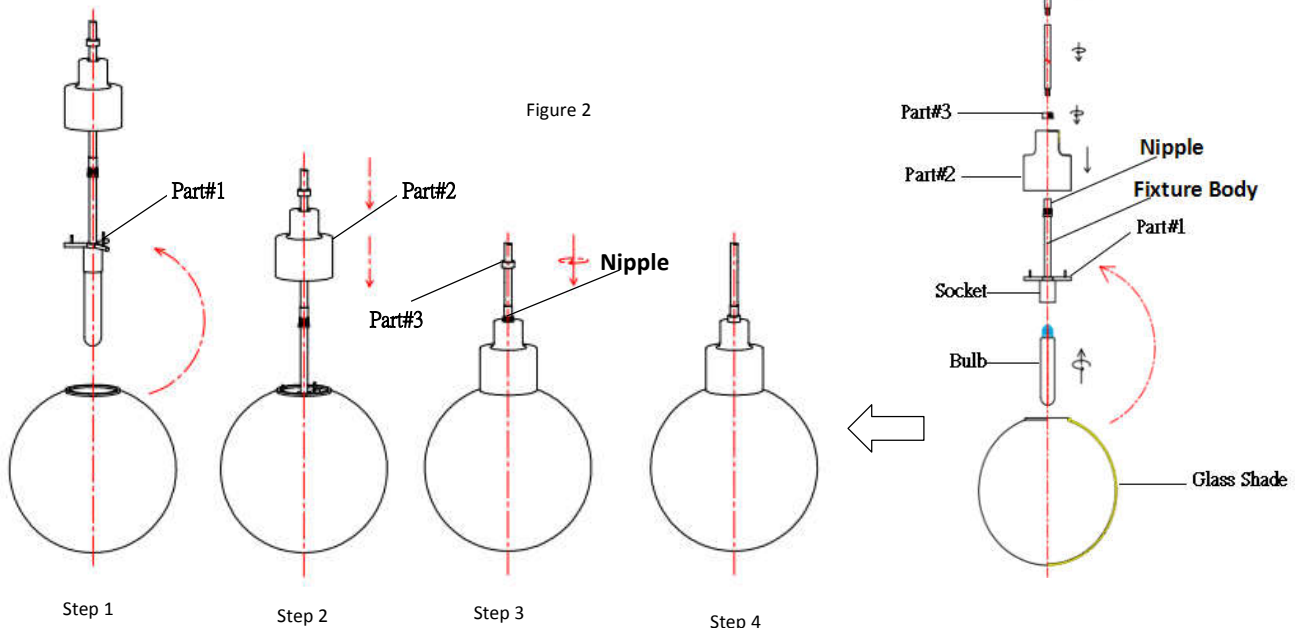

1. Take the lamp carefully out of the Carton, and place on a flat surface.
2. Be sure power to the installation point is OFF. Follow the steps below for assembly.
3. Adjust the length of wire needed for your installation, remove excess. Determine the number of **Rods** to be assembled to the **Fixture Body** as needed for your hanging height. Pull the Supply Wire with Ground Wire through the selected **Rods** and **Swivel**. Thread the **Rods** & connect **Nipple**. Hand tighten.
4. Pass the supply wire through the **Universal Bar** assembly, secure the **Universal Bar** to the Outlet Box with Outlet Box Screws.
5. Connect the wire as shown. (See Figure 1)
 - a. Connect the House Ground Wire to the Fixture Ground Wire, secure with wire nut.
 - b. Connect the House White (or Ribbed) Wire to the Fixture Supply Wire (White or Ribbed Side), secure with wire nut.
 - c. Connect the House Black (or Red) Wire to the Fixture Supply Wire (Black or Smooth Side), secure with wire nut.
 - d. Carefully stuff all of the connected wires into the Outlet Box.
6. Place the **Canopy** over the **Mounting Screws** and secure with **Mounting Balls**. Hand-tighten until snug.
7. Install the correct Edison **Bulb** (Included) into the **Socket** until snug.
8. Place **Glass Shade** instruction as below. (See Figure 2)

Step 1: Place **Glass shade** into the **Part#1**. Make sure the spider on the part#1 hold the **Glass shade** completely and straightly.

Step 2: Put down the **Part#2** in the **Glass shade**.

Step 3: Thread the **Part #3** into the **Nipple**. Hand-tighten until snug.

Step 4: Assembly **Glass Shade** is Completed

Your installation is completed now. Restore electricity.

Figure 1

Figure 2

PO BOX 558/3325 GRASSY HILL RD. ROCKY MOUNT, VIRGINIA 24151

www.uttermost.com