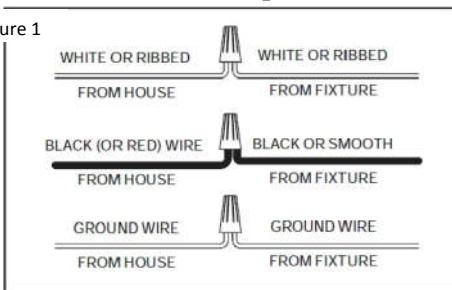

1. Take the lamp carefully out of the Carton, and place on a flat surface.
2. Be sure power to the installation point is OFF. Follow the steps below for assembly.
3. Adjust the length of wire needed for your installation, remove excess. Determine the number of **Rods** to be assembled to the **Fixture Body** as needed for your hanging height. Pull the Supply Wire with Ground Wire through the selected **Rods** and **Swivel**. Thread the **Rods** & connect **Nipple**. Hand tighten.
4. Pass the supply wire through the **Universal Bar** assembly, secure the **Universal Bar** to the Outlet Box with Outlet Box Screws.
5. Connect the wire as shown. (See Figure 1)
 - a. Connect the House Ground Wire to the Fixture Ground Wire, secure with wire nut.
 - b. Connect the House White (or Ribbed) Wire to the Fixture Supply Wire (White or Ribbed Side), secure with wire nut.
 - c. Connect the House Black (or Red) Wire to the Fixture Supply Wire (Black or Smooth Side), secure with wire nut.
 - d. Carefully stuff all of the connected wires into the Outlet Box.
6. Place the **Canopy** over the **Mounting Screws** and secure with **Mounting Balls**. Hand-tighten until snug.
7. Install the correct Edison **Bulb** (Included) into the **Socket** until snug.
8. Place **Glass Shade** instruction as below. (See Figure 2)

Step 1: Place **Glass shade** into the **Part#1**. Make sure the spider on the part#1 hold the **Glass shade** completely and straightly.

Step 2: Put down the **Part#2** in the **Glass shade**.

Step 3: Thread the **Part #3** into the **Nipple**. Hand-tighten until snug.

Step 4: Assembly **Glass Shade** is Completed

Your installation is completed now. Restore electricity.

Figure 1

Figure 2

PO BOX 558/3325 GRASSY HILL RD. ROCKY MOUNT, VIRGINIA 24151

www.uttermost.com