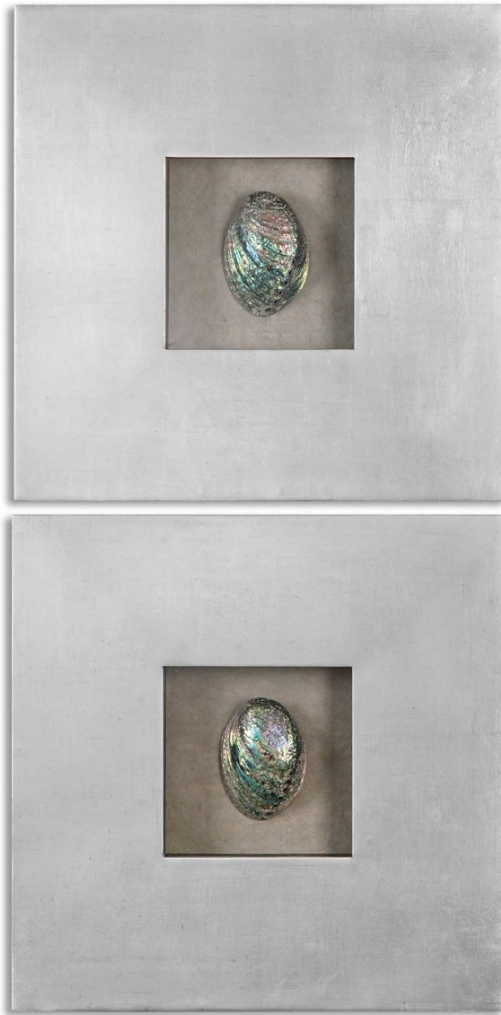

UTTERMOST

Retiring Soon

ABALONE SHELLS SHADOW BOXES, S/2

ITEM #14544

Lightly antiqued, silver leaf shadow box encasing colorful abalone shells.

Designer:	0
Dimensions:	20 W X 20 H X 3 D (in)
Weight:	25
Ship Via:	Small Parcel
UPC Number:	792977145449