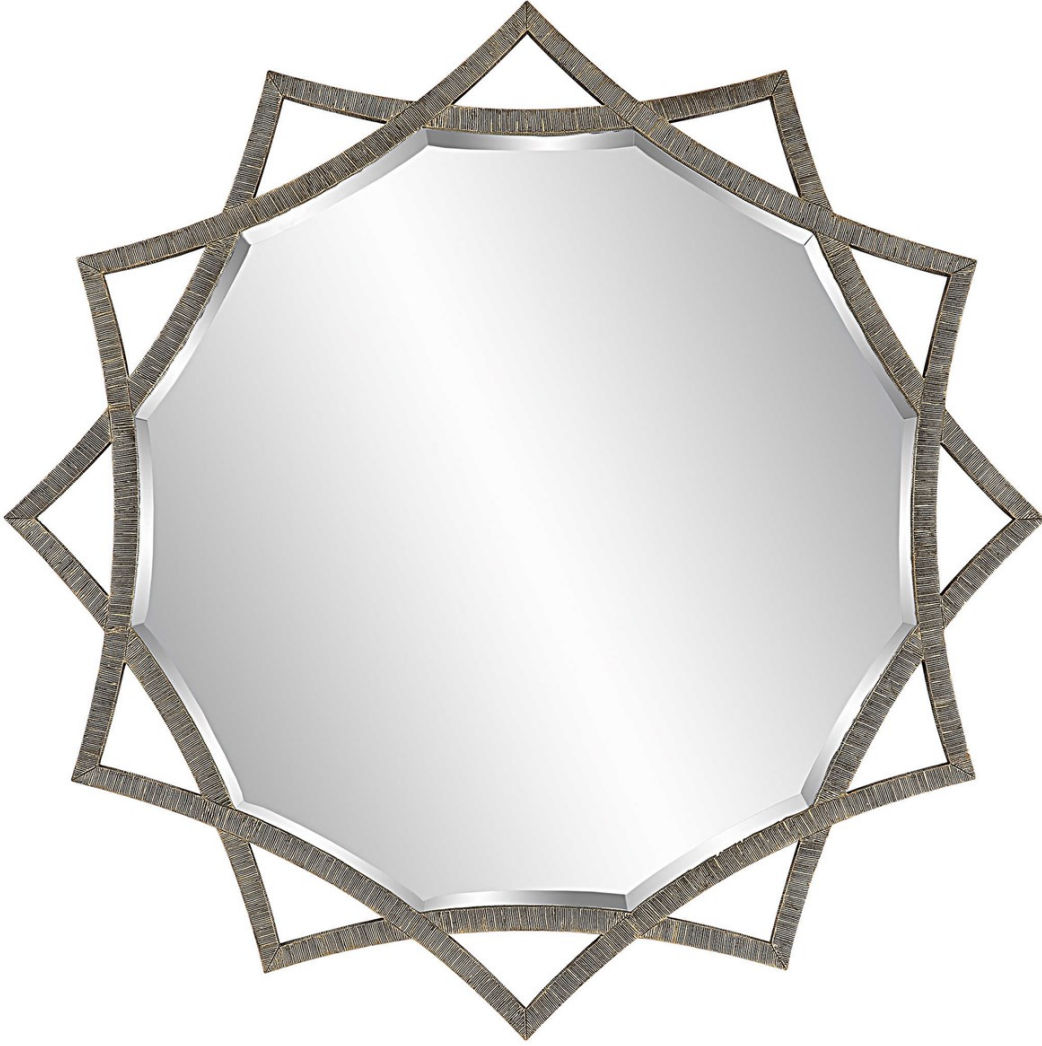

UTTERMOST

ABANU STAR MIRROR

ITEM #09758

This mirror features an antique gold finished frame with organic ribbed texture, adding a subtle tribal feel. Mirror is completed by a 1" bevel.

| | |
|--------------------|------------------------|
| Designer: | 0 |
| Dimensions: | 44 W X 44 H X 1 D (in) |
| Weight: | 39 |
| Ship Via: | Oversize |
| UPC Number: | 792977097588 |

Complementary Items

ABANU MIRROR

09548 | 30 W X 40 H X 1 D (IN)

RELIC ROUND MIRROR

09647 | 36 W X 36 H X 1 D (IN)

ABANU DRESSING MIRROR

09917 | 22 W X 60 H X 1 D (IN)