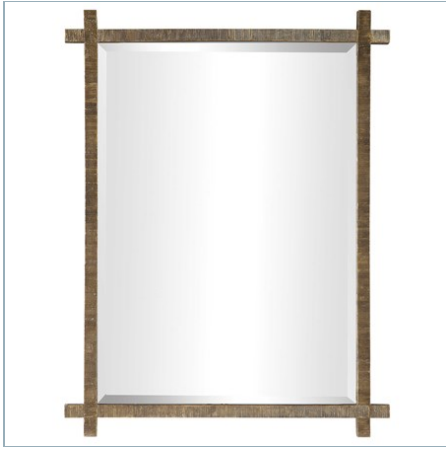

UTTERMOST

ABANU STAR MIRROR

ITEM #09758

This mirror features an antique gold finished frame with organic ribbed texture, adding a subtle tribal feel. Mirror is completed by a 1" bevel.

| | |
|--------------------|------------------------|
| Designer: | 0 |
| Dimensions: | 44 W X 44 H X 1 D (in) |
| Weight: | 39 |
| Ship Via: | Oversize |
| UPC Number: | 792977097588 |

Complementary Items

ABANU MIRROR

09548 | 30 W X 40 H X 1 D (IN)

RELIC ROUND MIRROR

09647 | 36 W X 36 H X 1 D (IN)

ABANU DRESSING MIRROR

09917 | 22 W X 60 H X 1 D (IN)