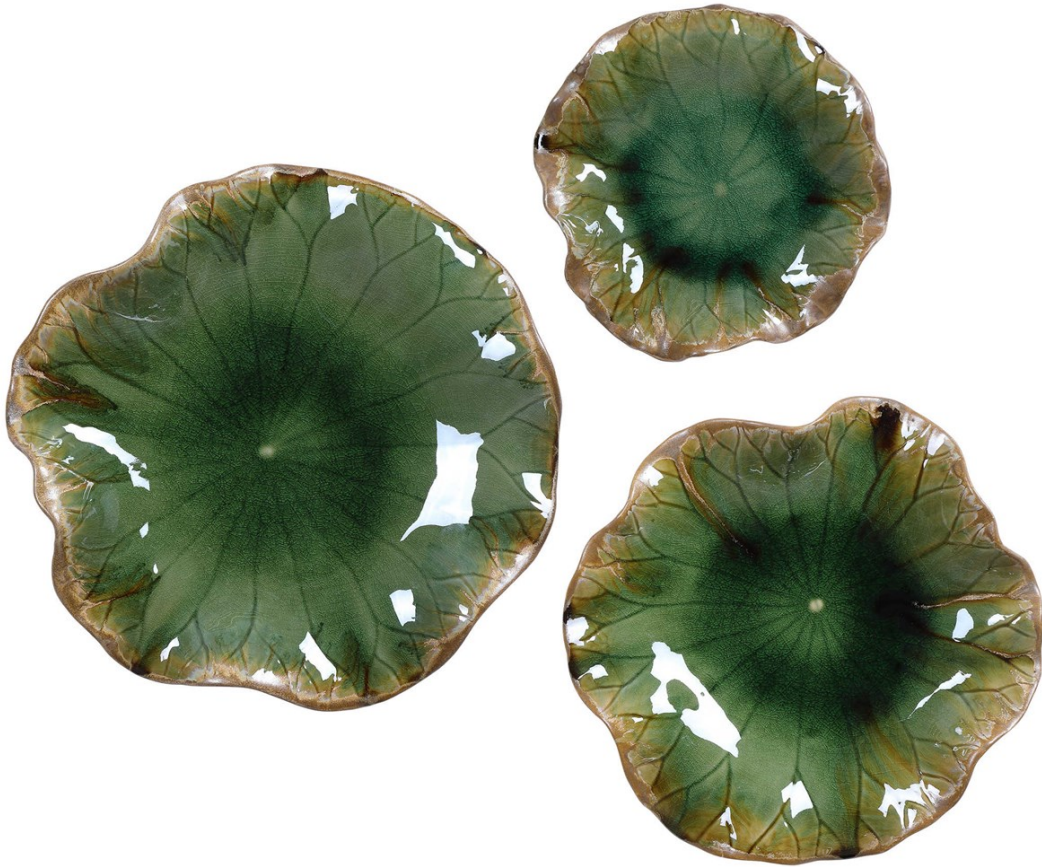

UTTERMOST

ABELLA CERAMIC WALL DECOR, GREEN, S/3

ITEM #04247

A trio of ceramic flowers with detailed veining, glazed in forest green with brown edges. May be hung on wall or used as tabletop accessory. Sizes: Sm-11x3x11, Med-15x3x15, Lg-18x4x18

Designer:	0
Dimensions:	18 W X 4 H X 18 D (in)
Weight:	18
Ship Via:	Small Parcel
UPC Number:	792977042472

Complementary Items

ABELLA CERAMIC WALL DECOR, BLACK, S13
04248 | 18W X 4H X 18D (IN)

ABELLA CERAMIC WALL DECOR, AQUA, S13
04100 | 18W X 18H X 4D (IN)

ABELLA CERAMIC WALL DECOR, COBALT, S13
04253 | 18W X 18H X 4D (IN)

ABELLA CERAMIC WALL DECOR, WHITE, S13
04234 | 18W X 18H X 4D (IN)